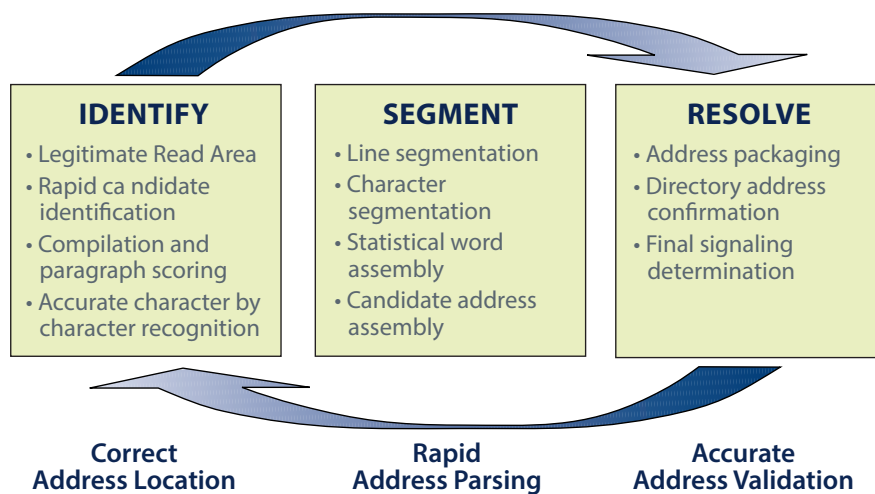

RAF ARGOSY POST

Argosy Post is the industry leading address recognition engine for high-speed industrial applications like parcel and letter sortation.

RAF's Argosy Post Platinum Edition introduces address recognition that is recognizably better than ever. Featuring Adaptive Intelligence,™ Argosy Post Platinum Edition takes read rates to the highest levels possible by dynamically reading and interpreting the unique characteristics of each mail piece. Argosy Post's patented approach to the Identify, Segment and Resolve process of reading mail pieces makes this possible. RAF can perform this process multiple times on a single mail piece allowing significantly higher read rates.

No other recognition engine provides this functionality. Argosy Post Platinum Edition lowers costs by more accurately recognizing addresses on the first pass, reducing the need for expensive reprocessing.

ACCURACY, COVERAGE AND ROI

Enhanced read rates enable you to realize a return on investment much more quickly. Argosy Post Platinum Edition is the culmination of several years of development and has consistently demonstrated superior recognition compared to our competitor's products and earlier versions of Argosy Post. In addition to better read rates, new features and functionality have also been added, increasing usability for both operators and technicians.

Government: RAF's Argosy Post OCR software is being used postal authorities including the United States Postal Service to more accurately sort several types of inbound mail.

Commercial: RAF's Argosy Post is being used internationally enabling outbound mail processors to capture deeper discounts by accurately sorting several types of mail. Argosy Post provides better recognition ensuring the maximum discounts are realized lowering overall mail costs.

KEY PLATINUM EDITION BENEFITS

- **Adaptive Intelligence™** Directs an array of recognition processes at each image to respond dynamically to the wide range of address locations, print sizes, fonts, and print resolutions that cause problems for standard readers
- **Higher Profitability:** Provides unparalleled read rates reducing overhead mailing costs.
- **Frees MLOCR:** High first-pass read rates increase your operation's capacity by minimizing need for second passes.
- **Timely CASS/MASS:** Platinum is designed to readily accommodate the changing requirements on an annual basis. Argosy Post has been tested with millions of records ensuring ongoing accuracy which will help.

KEY PLATINUM EDITION FEATURES

- **Address Block Locator:** Quickly and accurately finds address even on envelope with multiple paragraphs.
- **Universal Font Reader:** RAF's distinctive approach to character recognition enables the reading of never before seen fonts.
- **Intuitive User Interface:** Easy to use interface minimizing clicks for rapid configuration changes and reports.