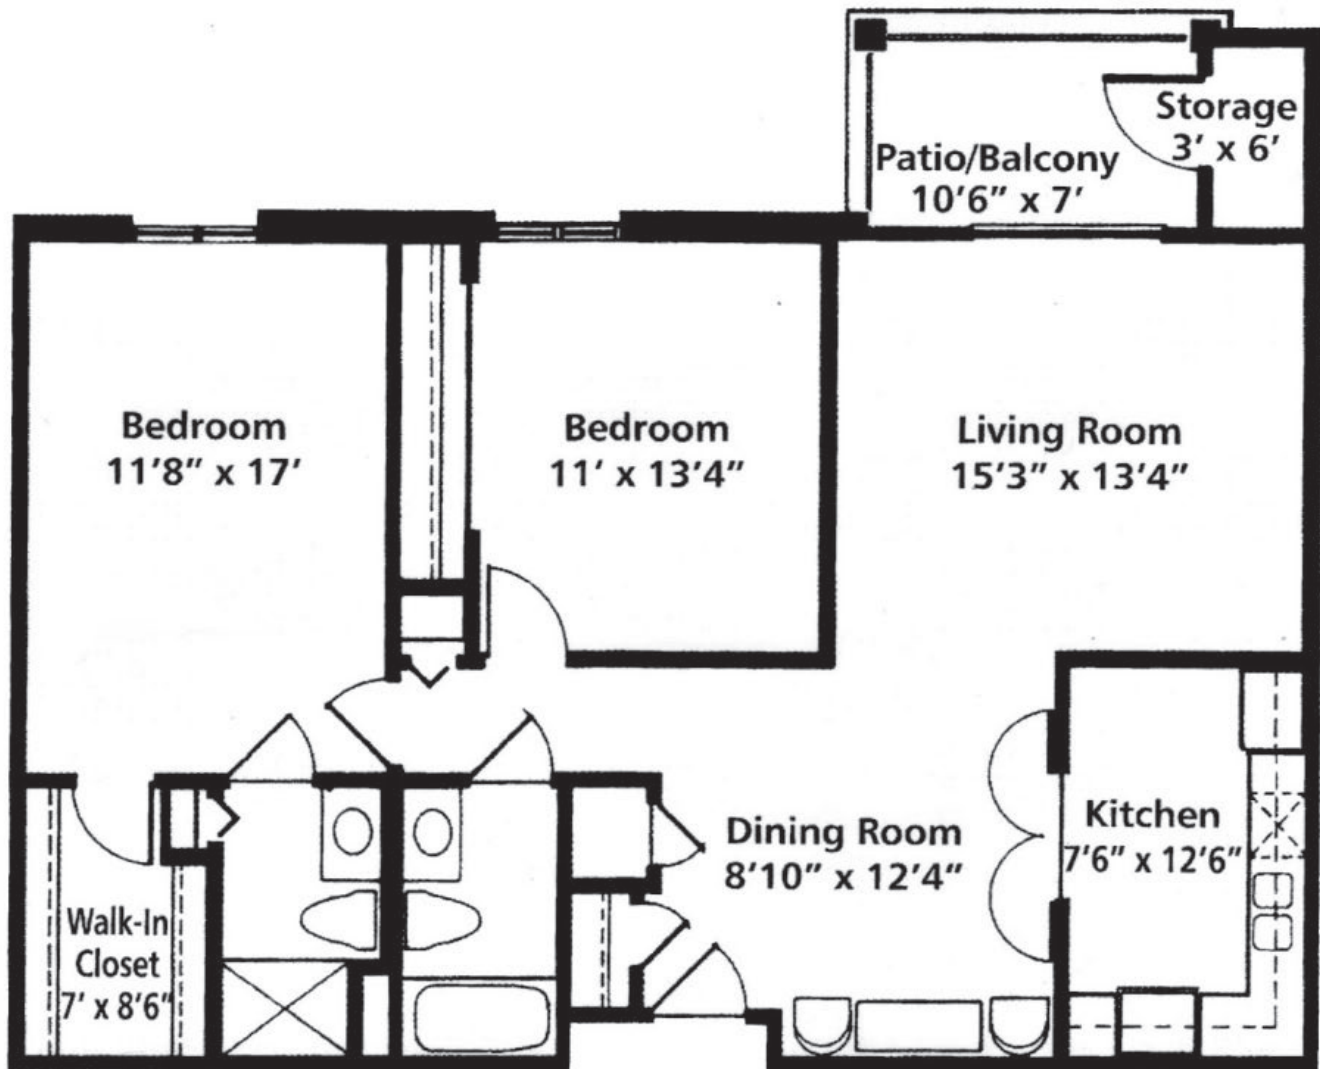

Hickory

Two Bedroom/Two Bath Apartment Home
1146 Square Feet

BRANDON
WILDE

- » Separate living and dining areas
- » Large walk-in closet
- » Separate guest bath
- » Large balcony, patio or bay window

Details and dimensions may vary slightly.