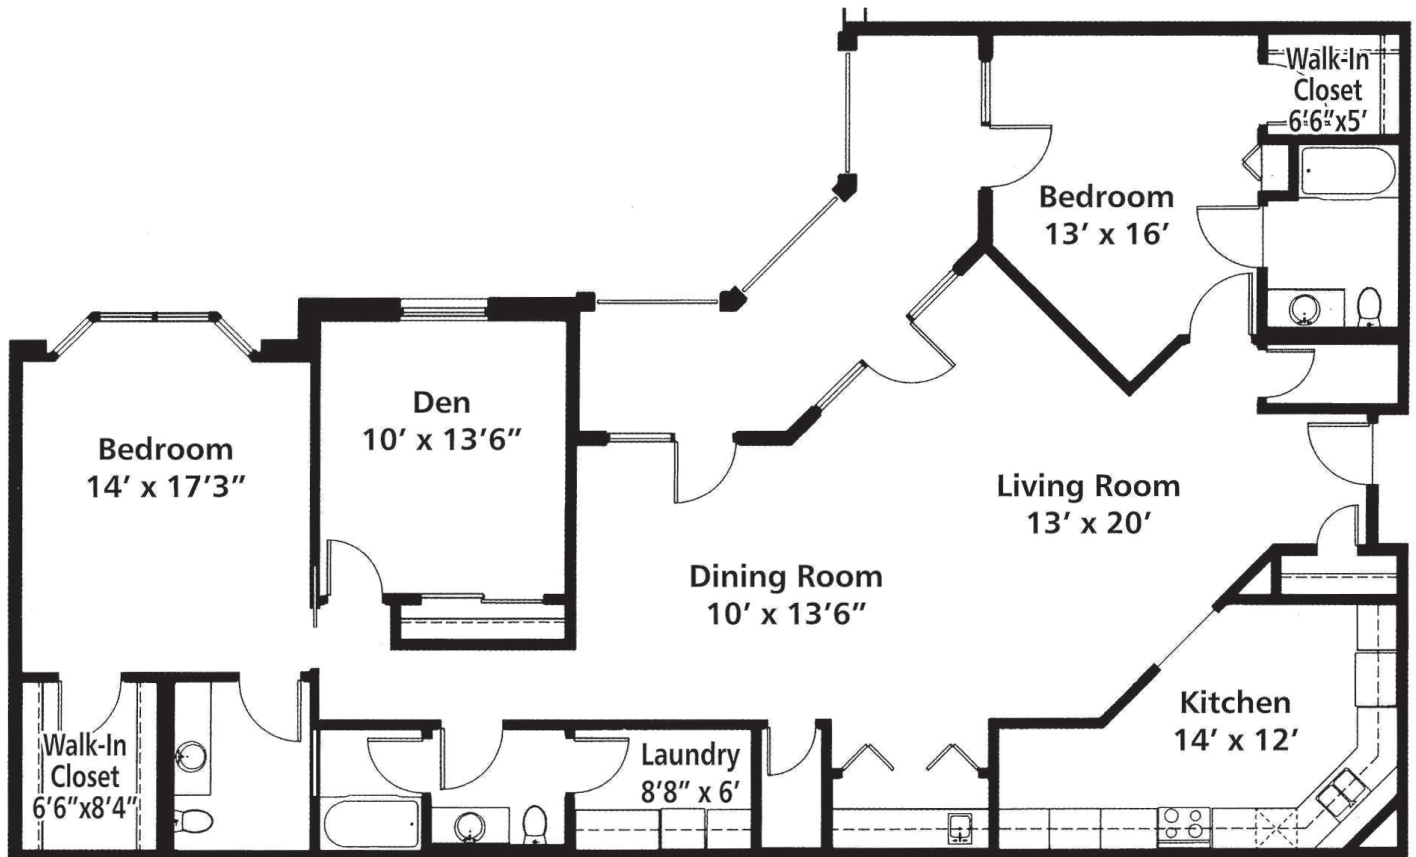

Redbud

Two Bedroom/Two Bath Apartment Home

2016 Square Feet

BRANDON
WILDE

- » Expansive living/dining area with wet bar
- » Large kitchen with abundant storage
- » Large walk-in closet
- » Den/office adjacent to master bedroom
- » Private guest suite
- » Powder room
- » Spacious laundry room and pantry
- » Extra-large corner balcony

Details and dimensions may vary slightly.