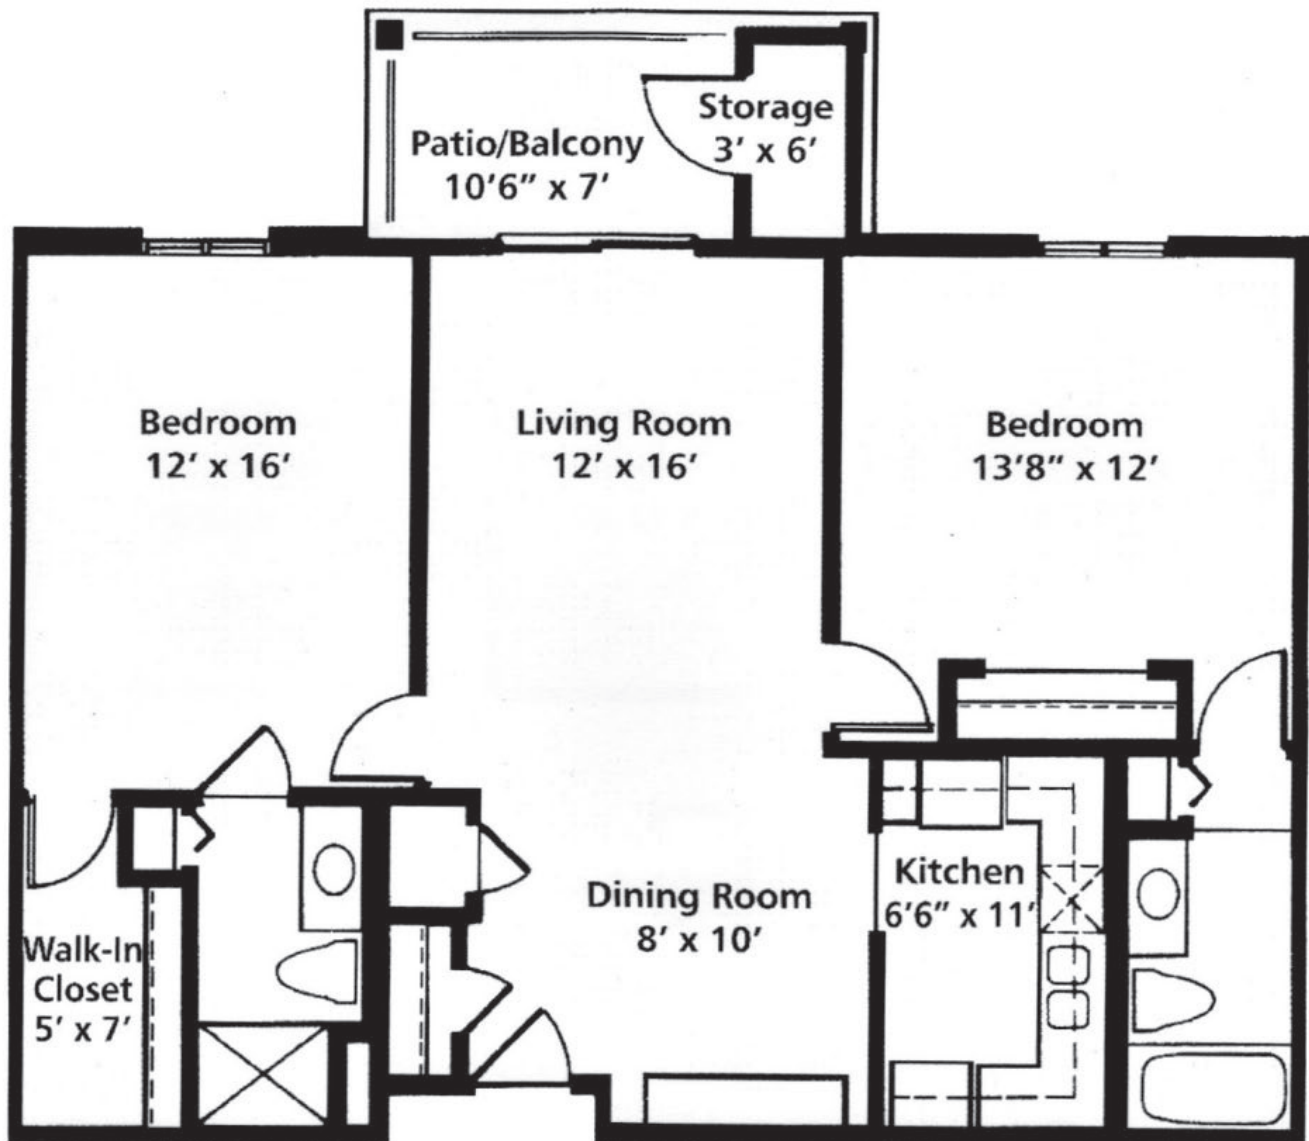

Gardenia

Two Bedroom/Two Bath Apartment Home
1074 Square Feet

BRANDON
WILDE

- » Two bedrooms and two full baths
- » Spacious walk-in closet
- » Separate living and dining areas
- » Large balcony, patio or bay window

Details and dimensions may vary slightly.