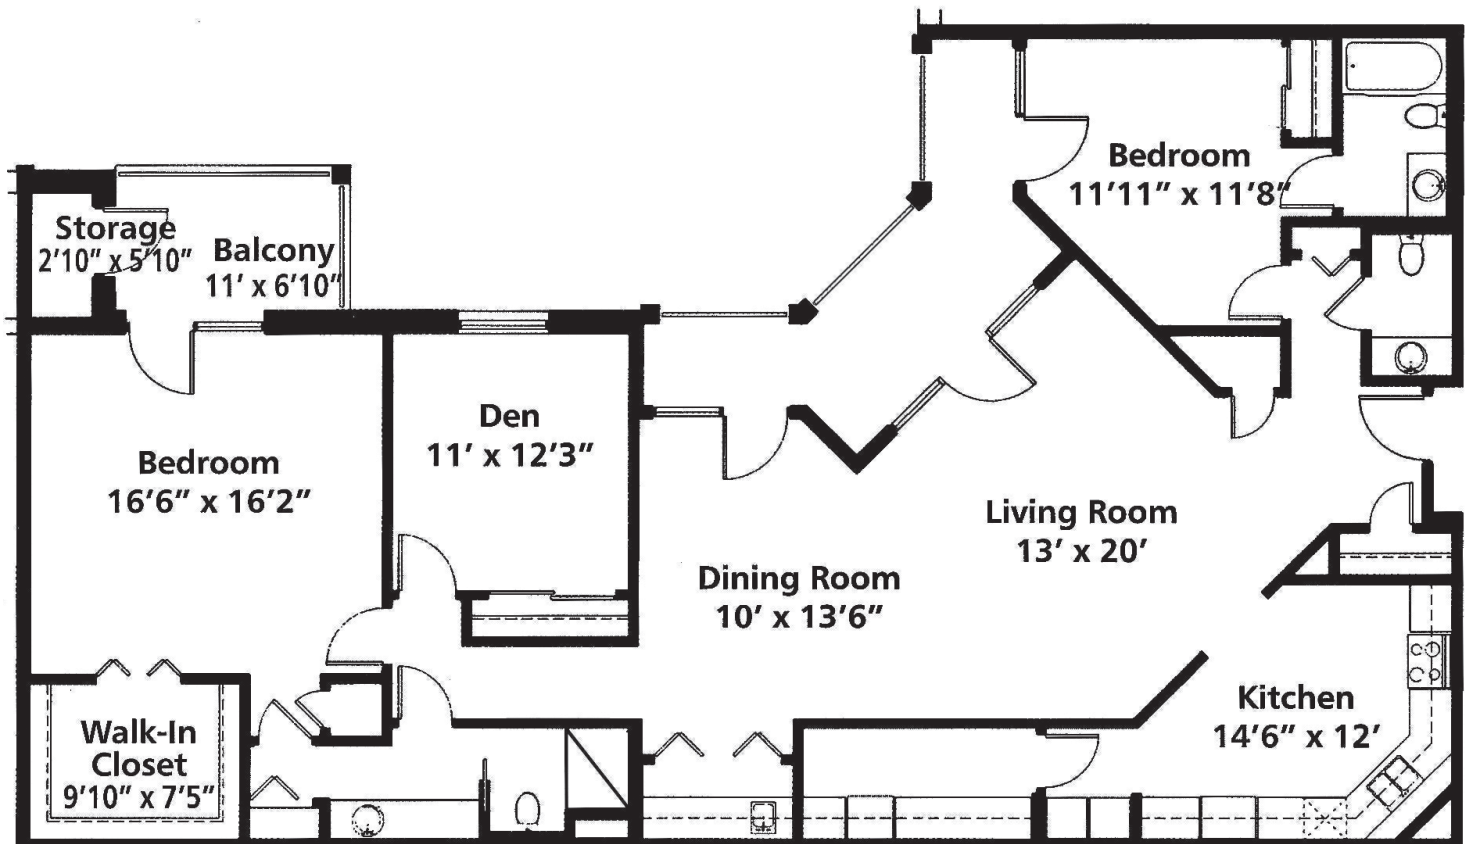

Poplar

Two Bedroom/Two Bath Apartment Home
1930 Square Feet

BRANDON
WILDE

- » Expansive living/dining area with wet bar
- » Large kitchen with abundant storage
- » Den/office adjacent to master bedroom
- » Large walk-in closet
- » Private guest suite
- » Powder room
- » Spacious laundry room and pantry
- » Extra-large corner balcony

Details and dimensions may vary slightly.