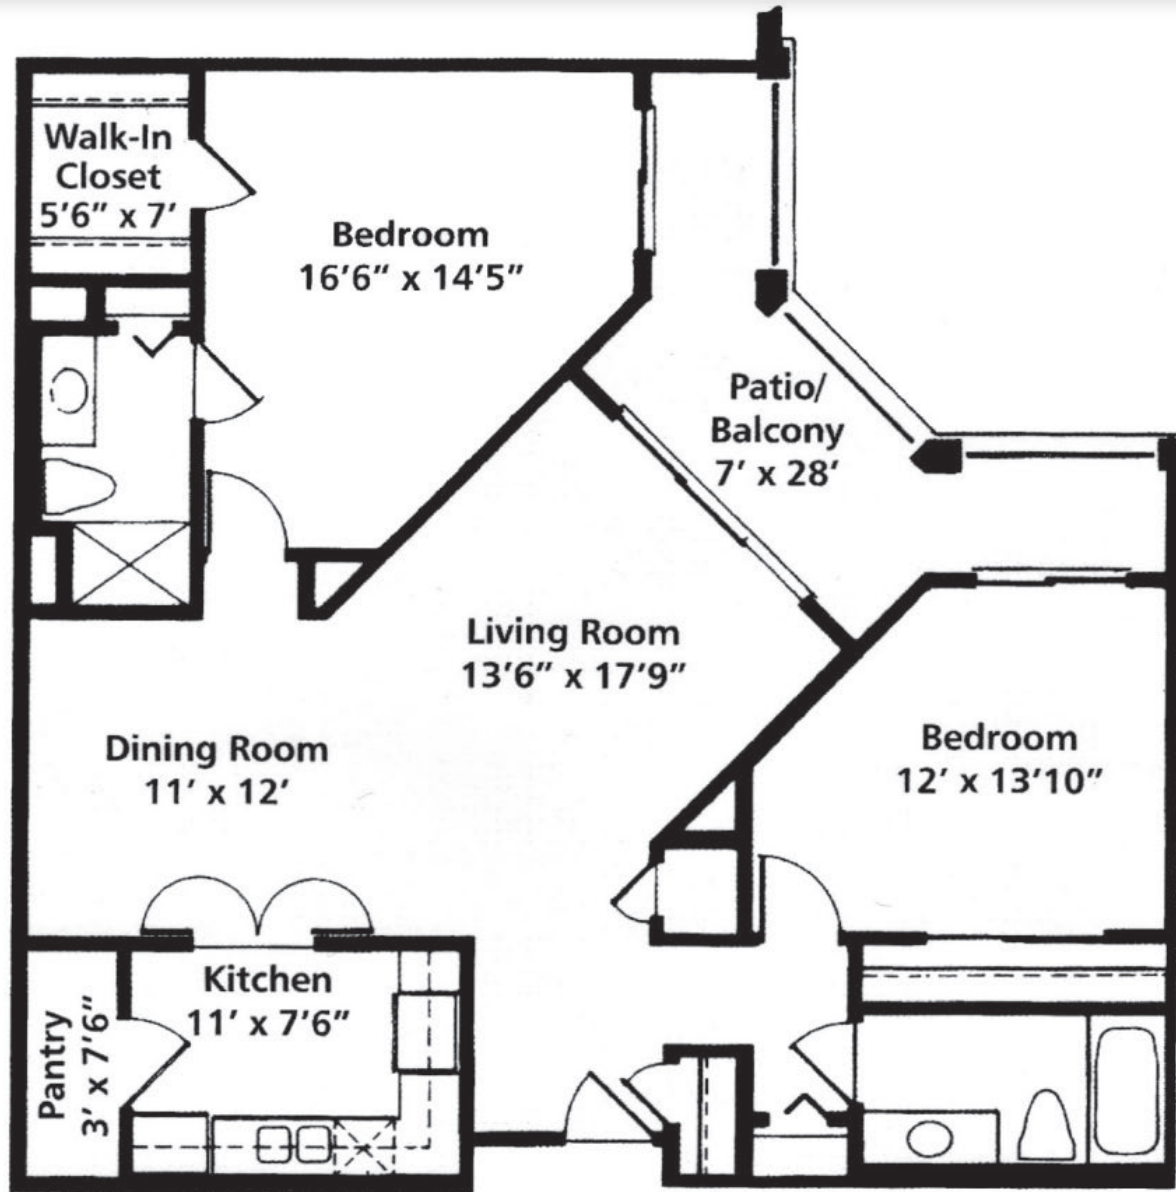

Jasmine

Two Bedroom/Two Bath Apartment Home
1192 Square Feet

BRANDON
WILDE

- » Unique living/dining room combination
- » Large walk-in closet
- » Separate guest bath
- » Large pantry
- » Extra-large corner balcony

Details and dimensions may vary slightly.