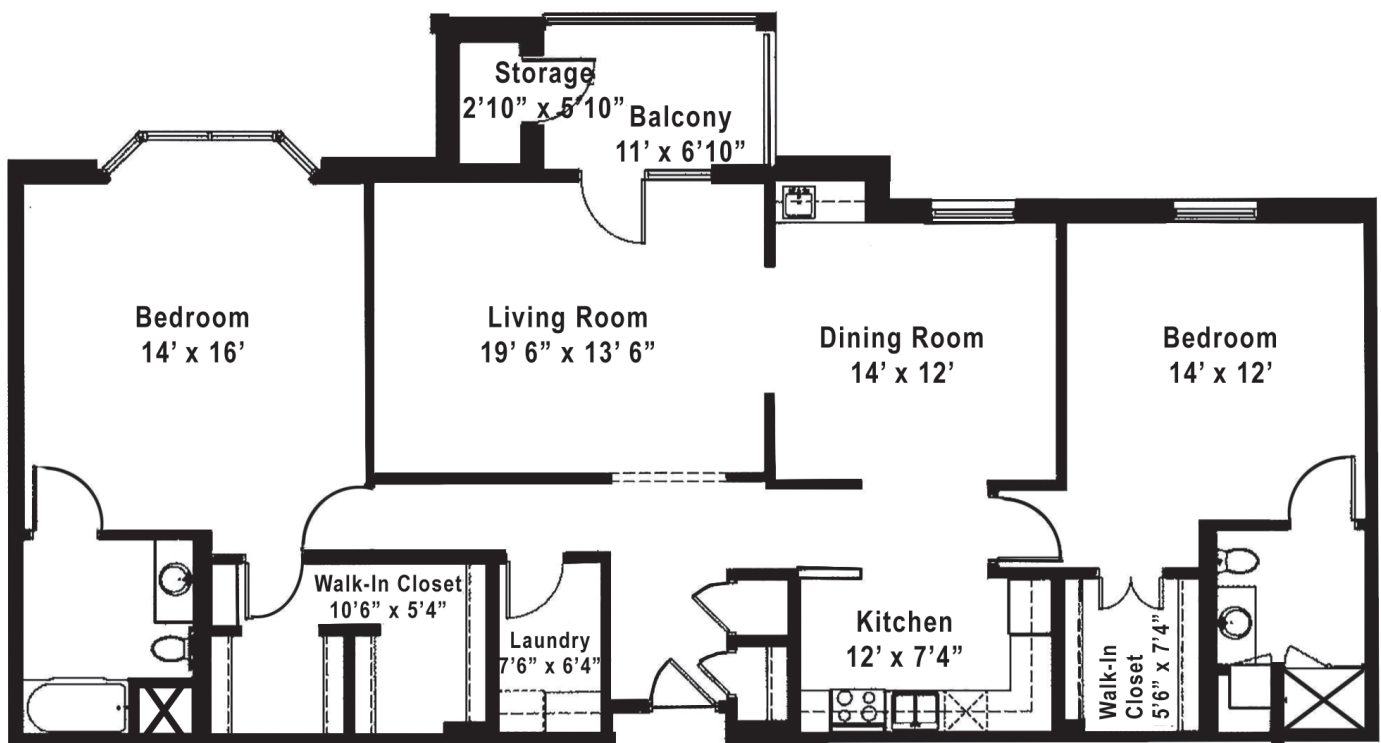

Maple

Two Bedroom/Two Bath Apartment Home
1709 Square Feet

BRANDON
WILDE

- » Spacious floor plan
- » Large walk-in closet
- » Central hallway
- » Separate laundry room
- » Large balcony, patio or bay window in master bedroom and living room

Details and dimensions may vary slightly.