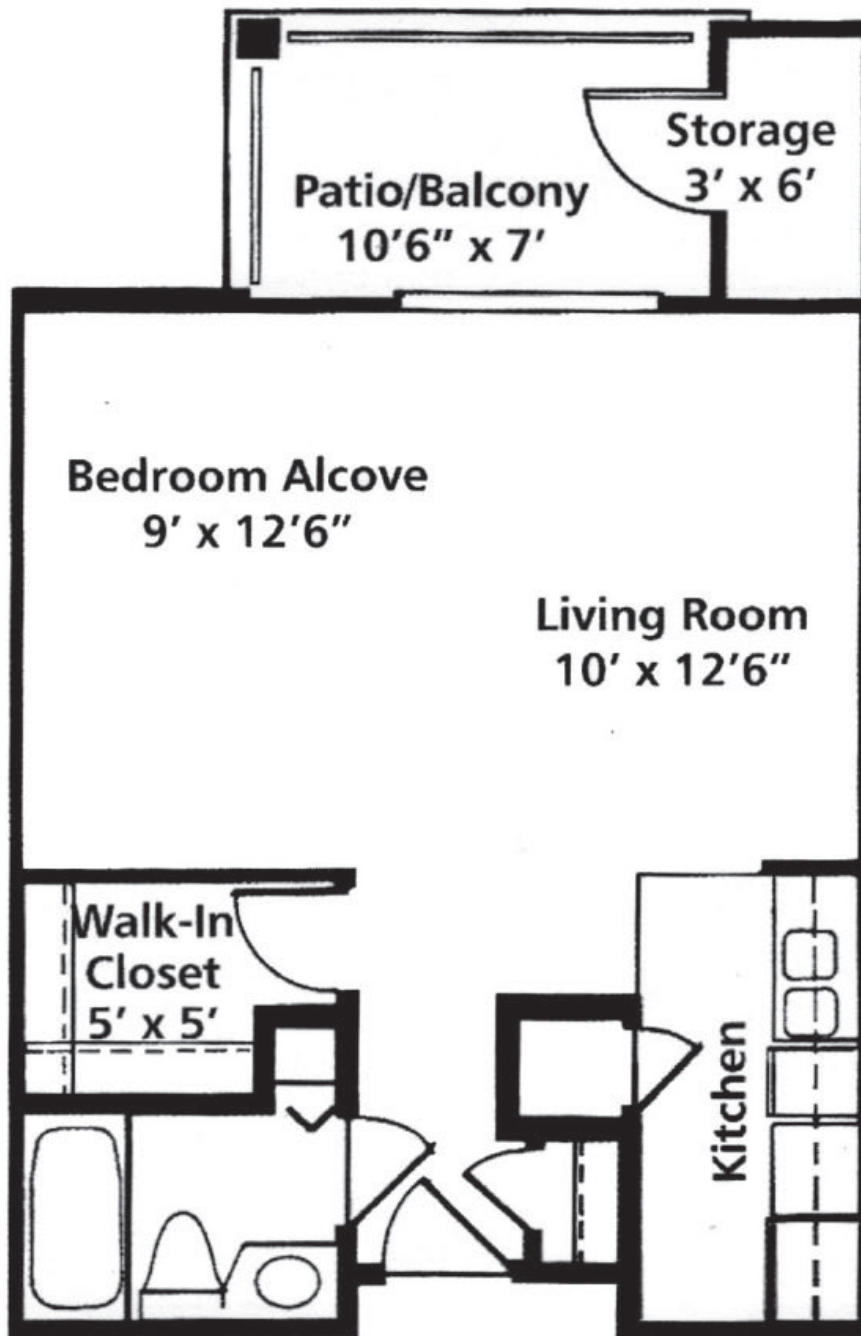

# Cypress

Studio Apartment Home  
521 Square Feet

BRANDON  
WILDE

- » Galley Kitchen
- » Large walk-in closet
- » Private balcony, patio or bay window
- » Extra storage

*Details and dimensions may vary slightly.*