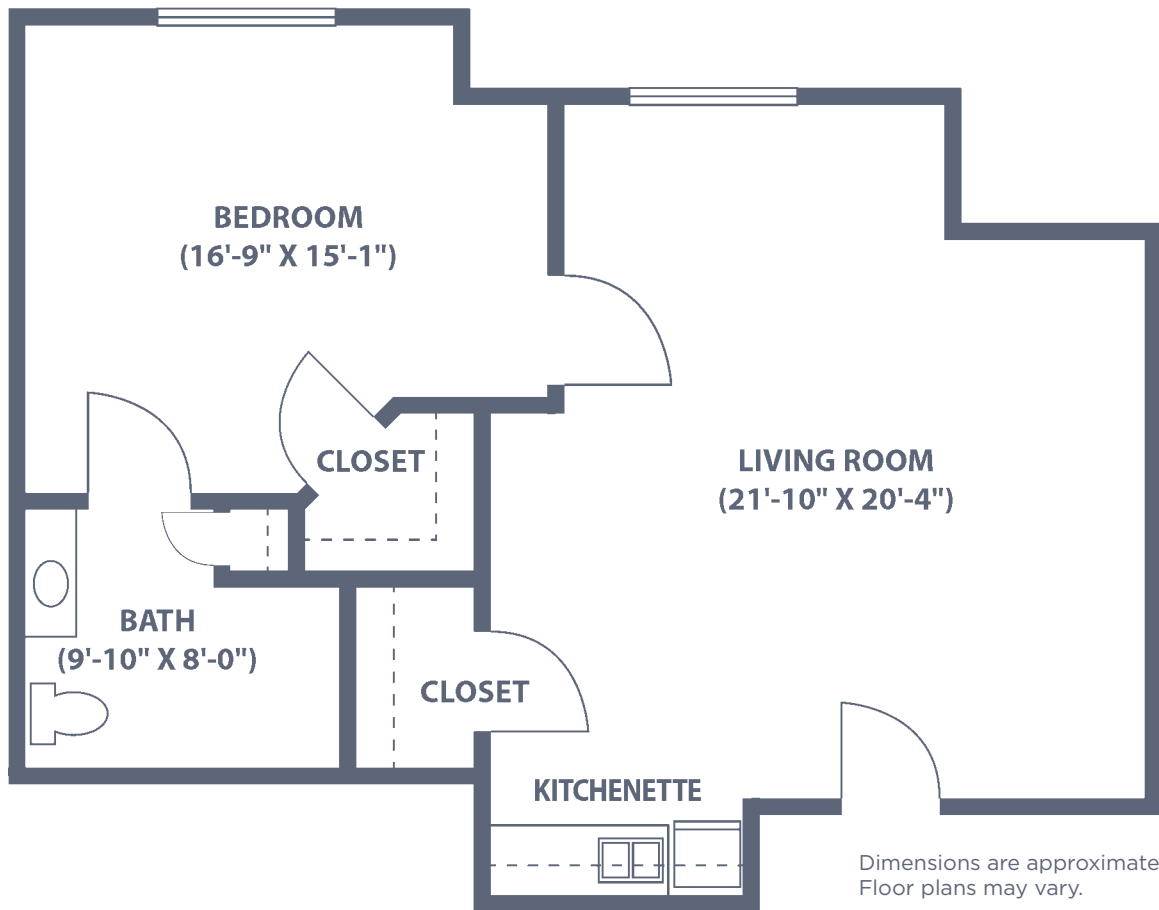

Gardens Model K

One Bedroom • One Bath • 800 sq. ft.

The Gardens at Freedom Village
25 Freedom Blvd. • West Brandywine, PA 19320
484-288-2700 • FVBrandywine.com

Managed by  Life Care Services® 

Gardens Model L

One Bedroom • One Bath • 820 sq. ft.

The Gardens at Freedom Village
25 Freedom Blvd. • West Brandywine, PA 19320
484-288-2700 • FVBrandywine.com

Managed by  Life Care Services® 

Gardens Model M

Two Bedroom • Two Bath • 1,150 sq. ft.