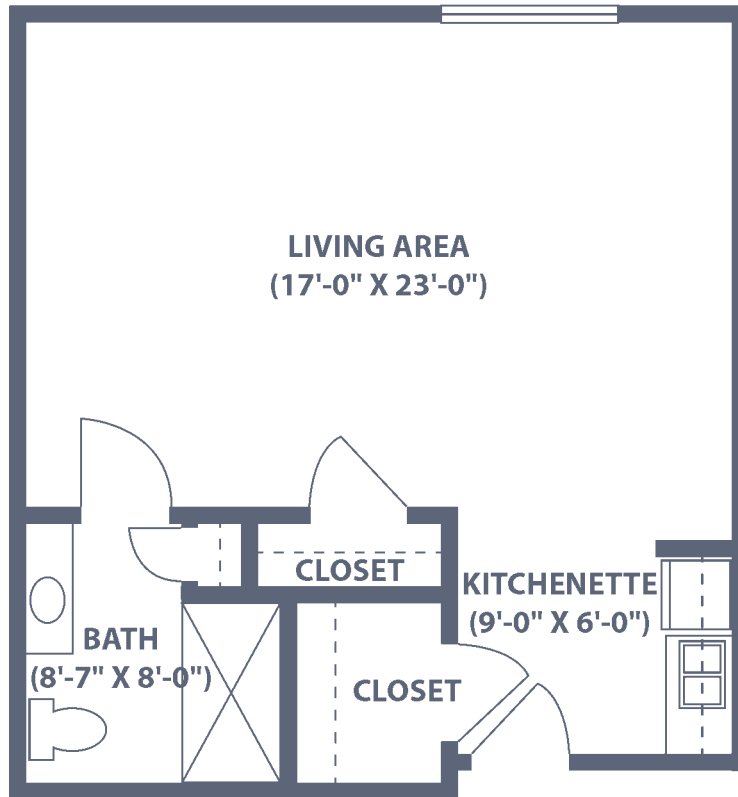

Gardens

Studio • One Bath • 350 sq. ft.

Dimensions are approximate.
Floor plans may vary.

The Gardens at Freedom Village
25 Freedom Blvd. • West Brandywine, PA 19320
484-288-2700 • FVBrandywine.com

Managed by  Life Care Services® 

Gardens

Deluxe Studio • One Bath • 515 sq. ft.

Dimensions are approximate.
Floor plans may vary.

The Gardens at Freedom Village
25 Freedom Blvd. • West Brandywine, PA 19320
484-288-2700 • FVBrandywine.com

Managed by  Life Care Services® 

Gardens Model C

One Bedroom • One Bath • 505 sq. ft.

Dimensions are approximate.
Floor plans may vary.

The Gardens at Freedom Village
25 Freedom Blvd. • West Brandywine, PA 19320
484-288-2700 • FVBrandywine.com

Managed by  Life Care Services® 

Gardens Model D

One Bedroom • One Bath • 520 sq. ft.

Dimensions are approximate.
Floor plans may vary.

The Gardens at Freedom Village
25 Freedom Blvd. • West Brandywine, PA 19320
484-288-2700 • FVBrandywine.com