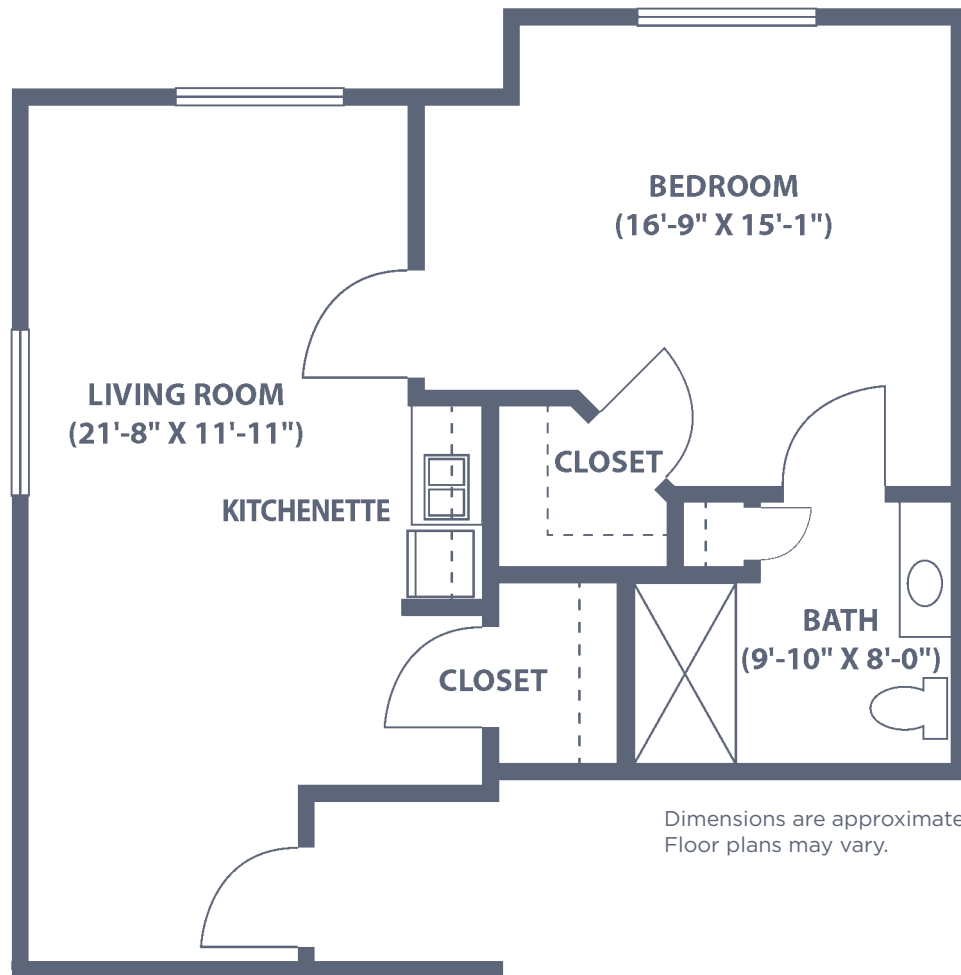

One Bedroom • One Bath • 657 sq. ft.

Dimensions are approximate.
Floor plans may vary.

The Gardens at Freedom Village
25 Freedom Blvd. • West Brandywine, PA 19320
484-288-2700 • FVBrandywine.com

Managed by  Life Care Services® 

Gardens Model J

One Bedroom • One Bath • 635 sq. ft.

The Gardens at Freedom Village
25 Freedom Blvd. • West Brandywine, PA 19320
484-288-2700 • FVBrandywine.com

Managed by  Life Care Services®

 EQUAL HOUSING OPPORTUNITY

Gardens Model K

One Bedroom • One Bath • 800 sq. ft.

The Gardens at Freedom Village
25 Freedom Blvd. • West Brandywine, PA 19320
484-288-2700 • FVBrandywine.com

Managed by  Life Care Services® 

Gardens Model L