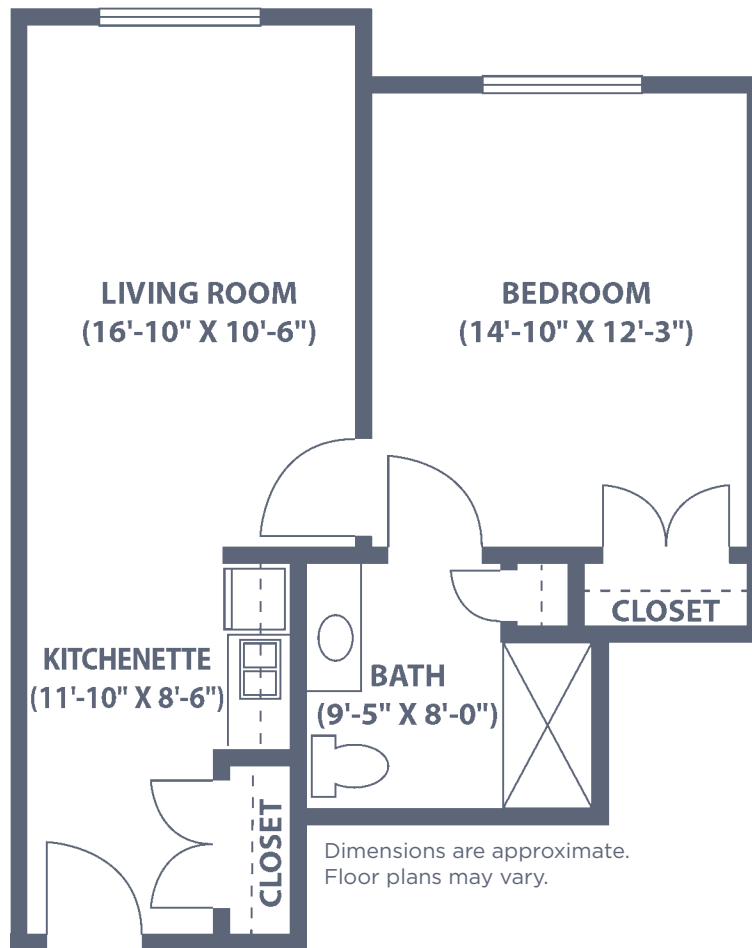

Gardens Model F

One Bedroom • One Bath • 565 sq. ft.

The Gardens at Freedom Village
25 Freedom Blvd. • West Brandywine, PA 19320
484-288-2700 • FVBrandywine.com