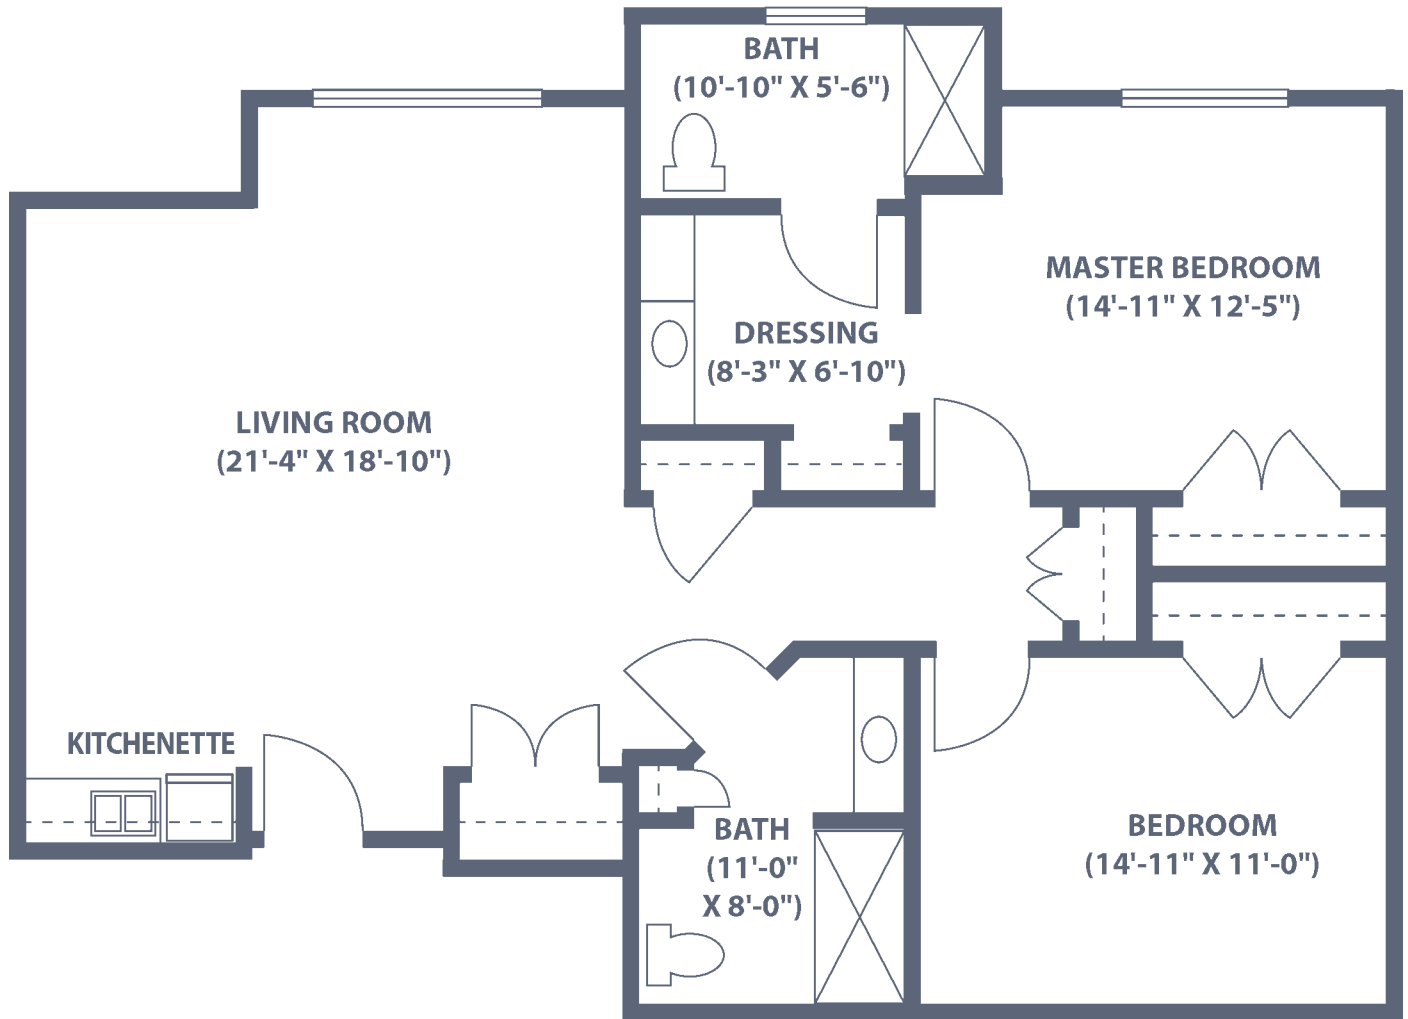

Gardens Model K

One Bedroom • One Bath • 800 sq. ft.

The Gardens at Freedom Village
25 Freedom Blvd. • West Brandywine, PA 19320
484-288-2700 • FVBrandywine.com

Managed by  Life Care Services® 

Gardens Model L

One Bedroom • One Bath • 820 sq. ft.

The Gardens at Freedom Village
25 Freedom Blvd. • West Brandywine, PA 19320
484-288-2700 • FVBrandywine.com

Managed by  Life Care Services® 

Gardens Model M

Two Bedroom • Two Bath • 1,150 sq. ft.