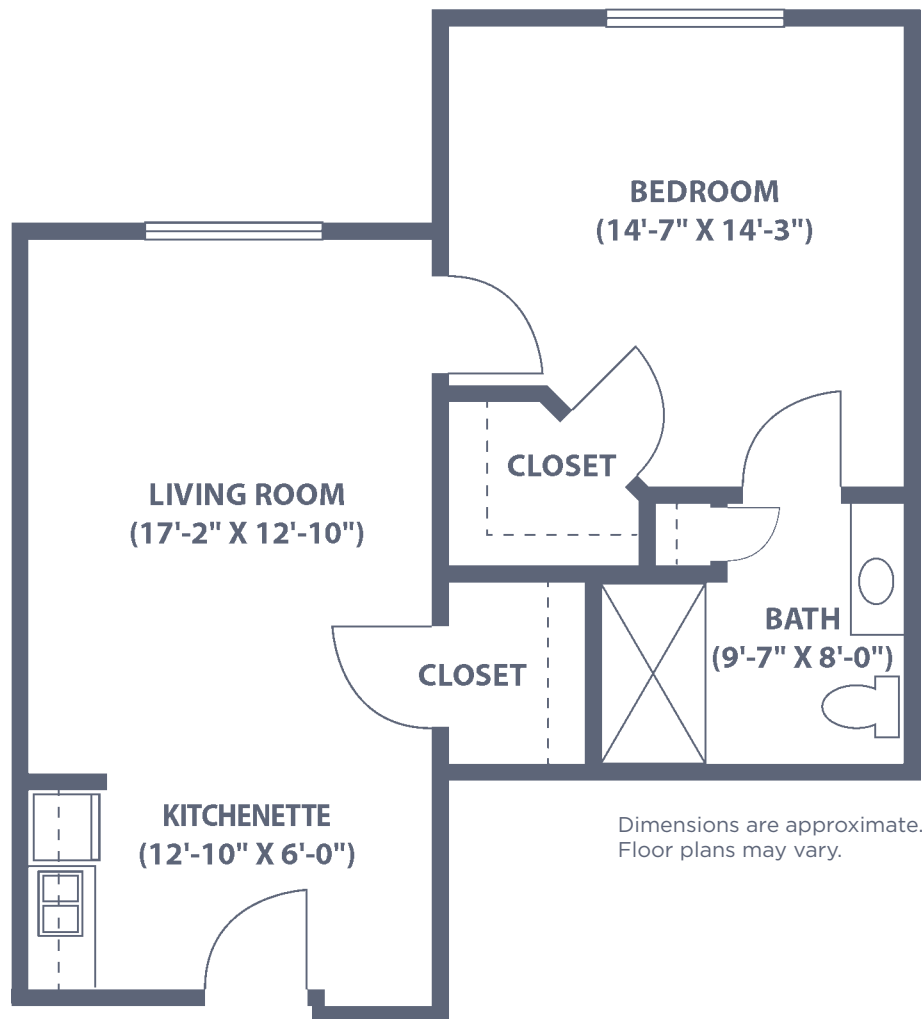

One Bedroom • One Bath • 565 sq. ft.

Dimensions are approximate.
Floor plans may vary.

The Gardens at Freedom Village
25 Freedom Blvd. • West Brandywine, PA 19320
484-288-2700 • FVBrandywine.com

Managed by  Life Care Services® 

Gardens Model H

One Bedroom • One Bath • 618 sq. ft.

The Gardens at Freedom Village
25 Freedom Blvd. • West Brandywine, PA 19320
484-288-2700 • FVBrandywine.com

Managed by  Life Care Services® 

Gardens Model I

One Bedroom • One Bath • 657 sq. ft.

Dimensions are approximate.
Floor plans may vary.

The Gardens at Freedom Village
25 Freedom Blvd. • West Brandywine, PA 19320
484-288-2700 • FVBrandywine.com

Managed by  Life Care Services® 