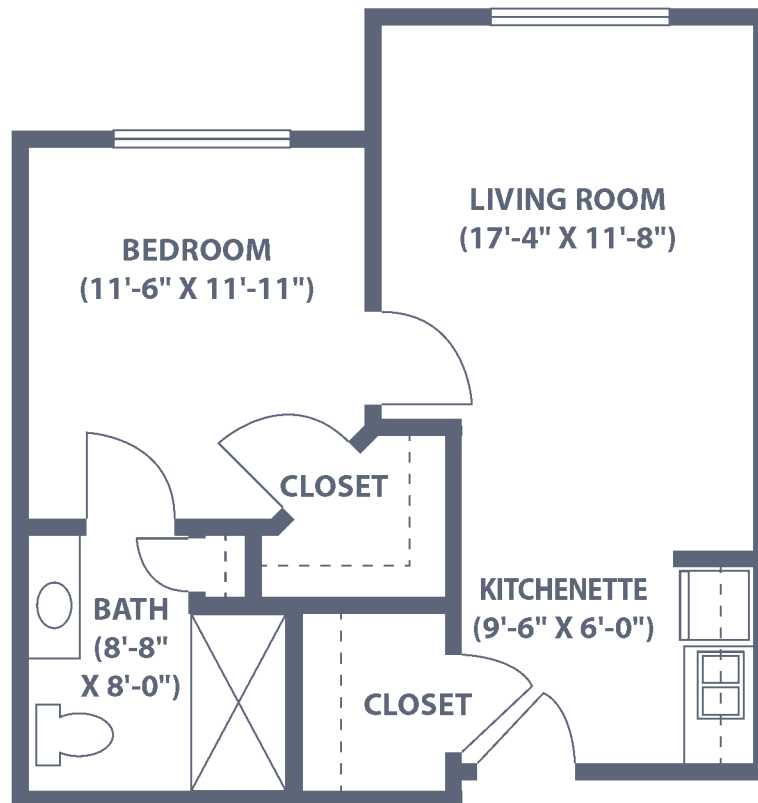

Gardens

Deluxe Studio • One Bath • 515 sq. ft.

Dimensions are approximate.
Floor plans may vary.

The Gardens at Freedom Village
25 Freedom Blvd. • West Brandywine, PA 19320
484-288-2700 • FVBrandywine.com

Managed by  Life Care Services® 

Gardens Model C

One Bedroom • One Bath • 505 sq. ft.

Dimensions are approximate.
Floor plans may vary.

The Gardens at Freedom Village
25 Freedom Blvd. • West Brandywine, PA 19320
484-288-2700 • FVBrandywine.com

Managed by  Life Care Services® 

Gardens Model D

One Bedroom • One Bath • 520 sq. ft.

Dimensions are approximate.
Floor plans may vary.

The Gardens at Freedom Village
25 Freedom Blvd. • West Brandywine, PA 19320
484-288-2700 • FVBrandywine.com

Managed by  Life Care Services® 

Gardens Model E

One Bedroom • One Bath • 525 sq. ft.

Dimensions are approximate.
Floor plans may vary.

The Gardens at Freedom Village
25 Freedom Blvd. • West Brandywine, PA 19320
484-288-2700 • FVBrandywine.com