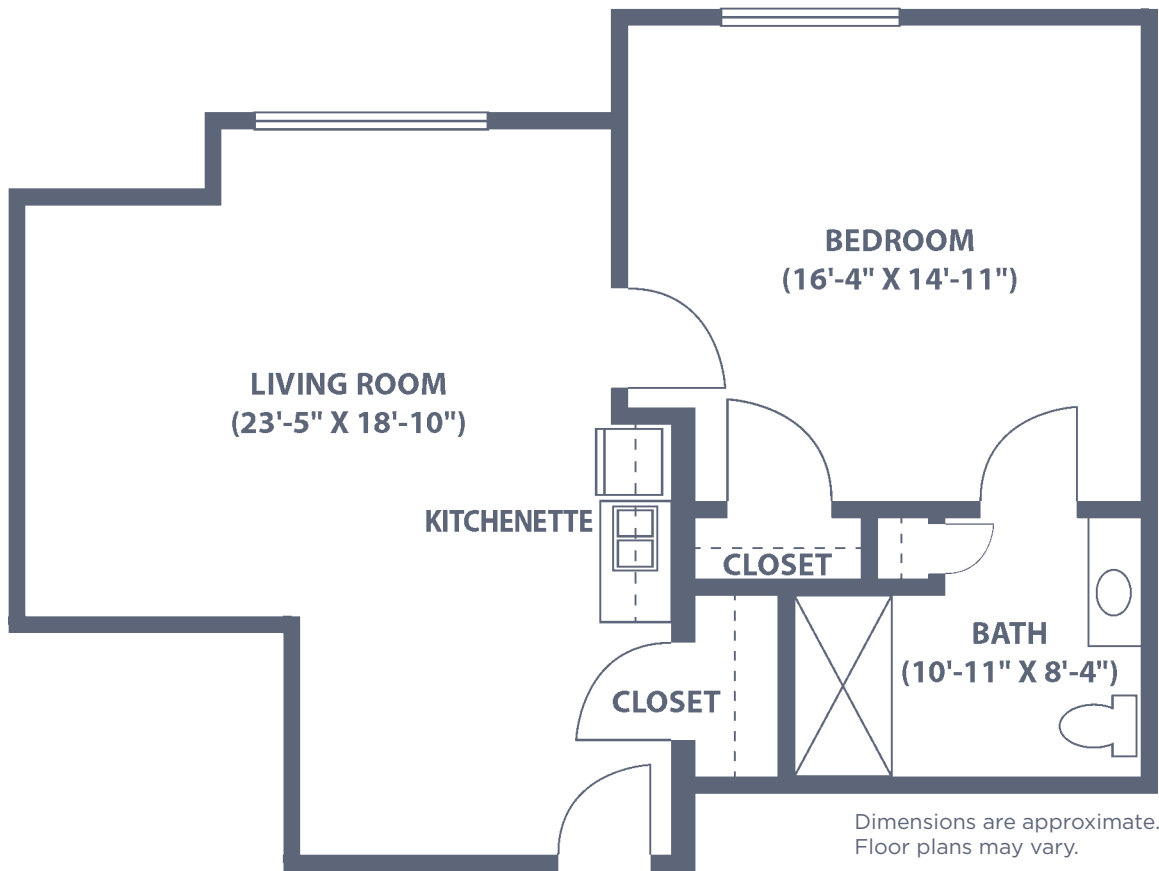

One Bedroom • One Bath • 657 sq. ft.

Dimensions are approximate.
Floor plans may vary.

The Gardens at Freedom Village
25 Freedom Blvd. • West Brandywine, PA 19320
484-288-2700 • FVBrandywine.com

Managed by  Life Care Services® 

Gardens Model J

One Bedroom • One Bath • 635 sq. ft.

The Gardens at Freedom Village
25 Freedom Blvd. • West Brandywine, PA 19320
484-288-2700 • FVBrandywine.com

Managed by  Life Care Services®

 EQUAL HOUSING OPPORTUNITY

Gardens Model K

One Bedroom • One Bath • 800 sq. ft.

The Gardens at Freedom Village
25 Freedom Blvd. • West Brandywine, PA 19320
484-288-2700 • FVBrandywine.com

Managed by  Life Care Services® 

Gardens Model L

One Bedroom • One Bath • 820 sq. ft.

The Gardens at Freedom Village
25 Freedom Blvd. • West Brandywine, PA 19320
484-288-2700 • FVBrandywine.com

Managed by  Life Care Services® 

Gardens Model M

Two Bedroom • Two Bath • 1,150 sq. ft.