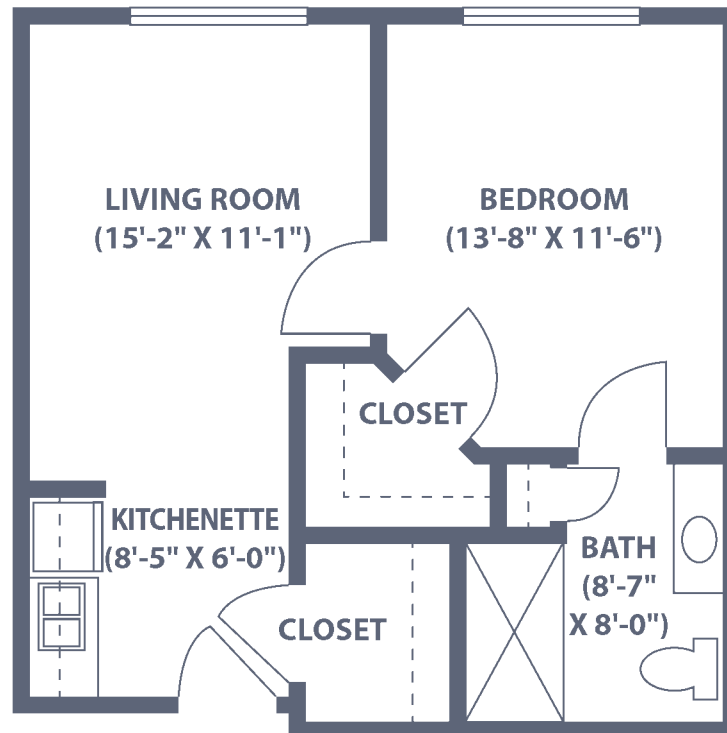

Gardens

Studio • One Bath • 350 sq. ft.

Dimensions are approximate.
Floor plans may vary.

The Gardens at Freedom Village
25 Freedom Blvd. • West Brandywine, PA 19320
484-288-2700 • FVBrandywine.com

Managed by  Life Care Services® 

Gardens

Deluxe Studio • One Bath • 515 sq. ft.

Dimensions are approximate.
Floor plans may vary.

The Gardens at Freedom Village
25 Freedom Blvd. • West Brandywine, PA 19320
484-288-2700 • FVBrandywine.com

Managed by  Life Care Services® 

Gardens Model C

One Bedroom • One Bath • 505 sq. ft.

Dimensions are approximate.
Floor plans may vary.

The Gardens at Freedom Village
25 Freedom Blvd. • West Brandywine, PA 19320
484-288-2700 • FVBrandywine.com

Managed by  Life Care Services® 

Gardens Model D

One Bedroom • One Bath • 520 sq. ft.

Dimensions are approximate.
Floor plans may vary.

The Gardens at Freedom Village
25 Freedom Blvd. • West Brandywine, PA 19320
484-288-2700 • FVBrandywine.com