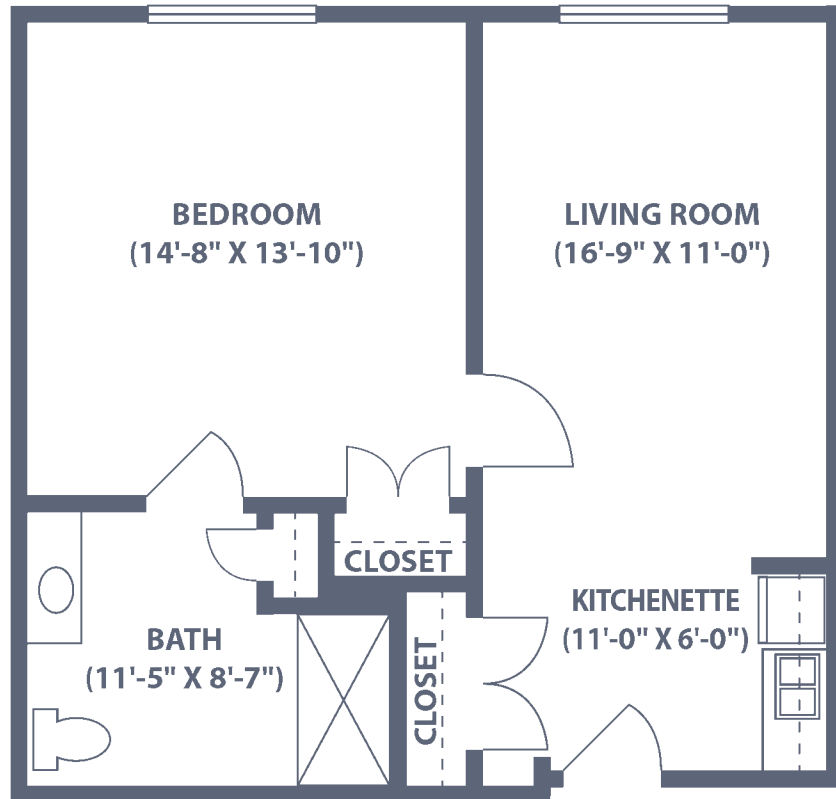

Managed by  Life Care Services® 

Gardens Model E

One Bedroom • One Bath • 525 sq. ft.

Dimensions are approximate.
Floor plans may vary.

The Gardens at Freedom Village
25 Freedom Blvd. • West Brandywine, PA 19320
484-288-2700 • FVBrandywine.com

Managed by  Life Care Services® 

Gardens Model F

One Bedroom • One Bath • 565 sq. ft.

The Gardens at Freedom Village
25 Freedom Blvd. • West Brandywine, PA 19320
484-288-2700 • FVBrandywine.com

Gardens Model G

One Bedroom • One Bath • 565 sq. ft.

Dimensions are approximate.
Floor plans may vary.

The Gardens at Freedom Village
25 Freedom Blvd. • West Brandywine, PA 19320
484-288-2700 • FVBrandywine.com

Managed by  Life Care Services® 