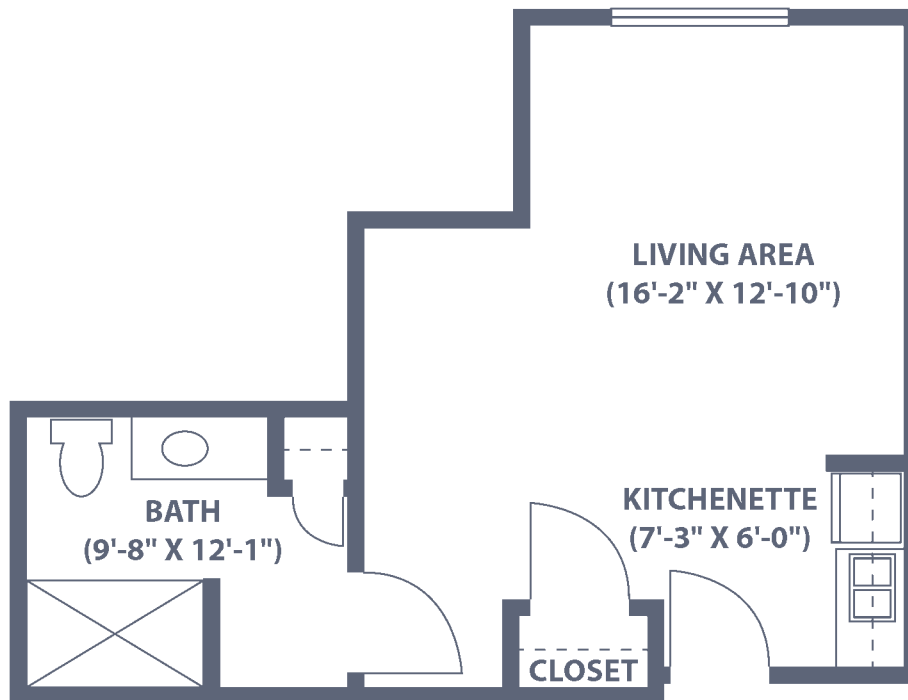

Gardens

Studio • One Bath • 350 sq. ft.

Dimensions are approximate.
Floor plans may vary.

The Gardens at Freedom Village
25 Freedom Blvd. • West Brandywine, PA 19320
484-288-2700 • FVBrandywine.com

Managed by  Life Care Services® 

Gardens

Deluxe Studio • One Bath • 515 sq. ft.

Dimensions are approximate.
Floor plans may vary.

The Gardens at Freedom Village
25 Freedom Blvd. • West Brandywine, PA 19320
484-288-2700 • FVBrandywine.com

Managed by  Life Care Services® 

Gardens Model C

One Bedroom • One Bath • 505 sq. ft.

Dimensions are approximate.
Floor plans may vary.

The Gardens at Freedom Village
25 Freedom Blvd. • West Brandywine, PA 19320
484-288-2700 • FVBrandywine.com

Managed by  Life Care Services® 

Gardens Model D

One Bedroom • One Bath • 520 sq. ft.

Dimensions are approximate.
Floor plans may vary.

The Gardens at Freedom Village
25 Freedom Blvd. • West Brandywine, PA 19320
484-288-2700 • FVBrandywine.com