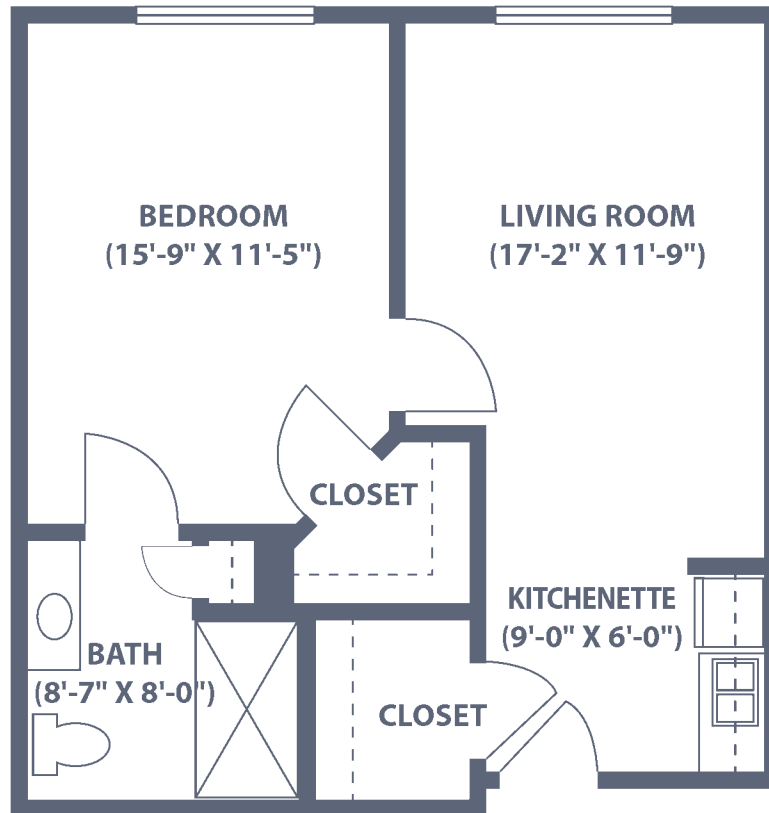

Managed by  Life Care Services® 

Gardens Model C

One Bedroom • One Bath • 505 sq. ft.

Dimensions are approximate.
Floor plans may vary.

The Gardens at Freedom Village
25 Freedom Blvd. • West Brandywine, PA 19320
484-288-2700 • FVBrandywine.com

Managed by  Life Care Services® 

Gardens Model D

One Bedroom • One Bath • 520 sq. ft.

Dimensions are approximate.
Floor plans may vary.

The Gardens at Freedom Village
25 Freedom Blvd. • West Brandywine, PA 19320
484-288-2700 • FVBrandywine.com

Managed by  Life Care Services® 

Gardens Model E

One Bedroom • One Bath • 525 sq. ft.

Dimensions are approximate.
Floor plans may vary.

The Gardens at Freedom Village
25 Freedom Blvd. • West Brandywine, PA 19320
484-288-2700 • FVBrandywine.com