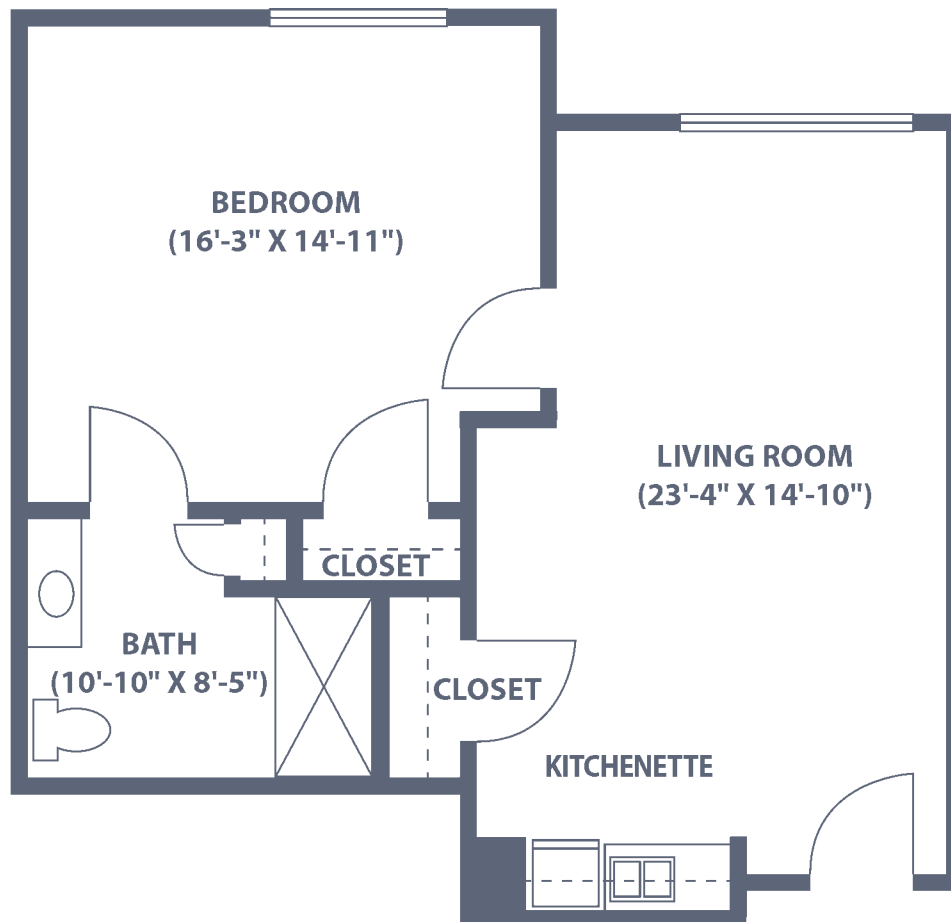

One Bedroom • One Bath • 565 sq. ft.

Dimensions are approximate.
Floor plans may vary.

The Gardens at Freedom Village
25 Freedom Blvd. • West Brandywine, PA 19320
484-288-2700 • FVBrandywine.com

Managed by  Life Care Services® 

Gardens Model H

One Bedroom • One Bath • 618 sq. ft.

The Gardens at Freedom Village
25 Freedom Blvd. • West Brandywine, PA 19320
484-288-2700 • FVBrandywine.com

Managed by  Life Care Services® 

Gardens Model I

One Bedroom • One Bath • 657 sq. ft.

Dimensions are approximate.
Floor plans may vary.

The Gardens at Freedom Village
25 Freedom Blvd. • West Brandywine, PA 19320
484-288-2700 • FVBrandywine.com

Managed by  Life Care Services® 