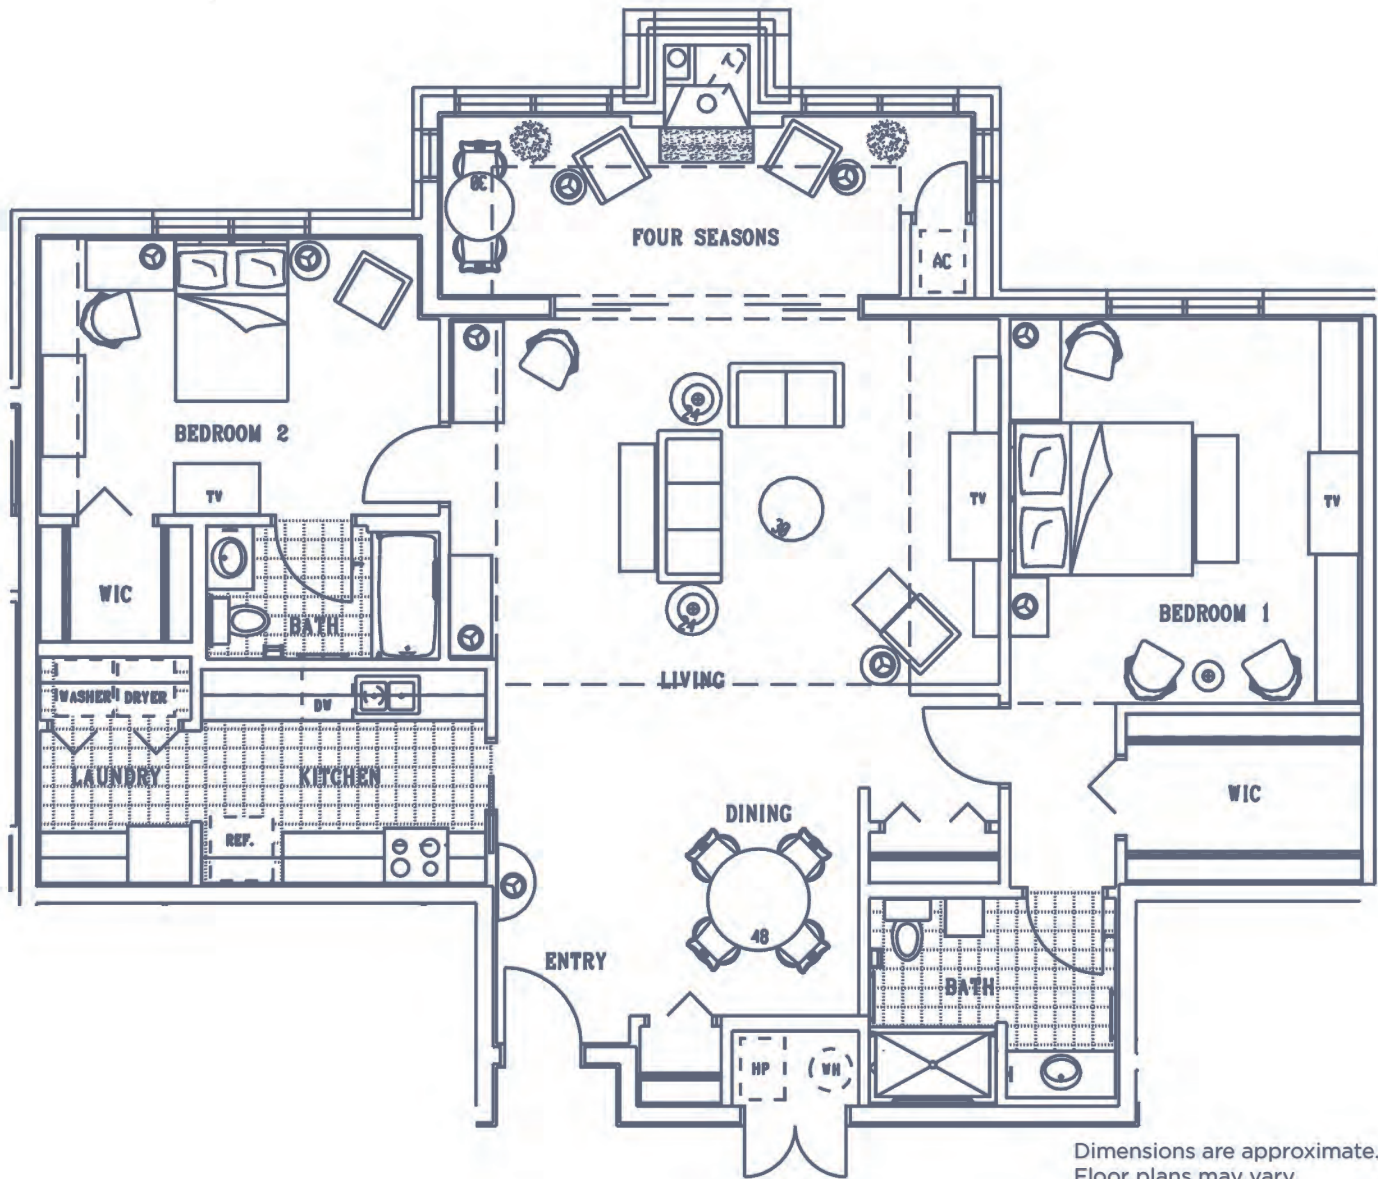

Terrace Home Avondale Style

Two Bedroom • Two Bath • 1,558 sq. ft.

Dimensions are approximate.
Floor plans may vary.

Freedom Village at Brandywine

15 Freedom Blvd. • Coatesville, PA 19320
610-383-5100 • FVBrandywine.com

Managed by  Life Care Services® 

Terrace Home Brinton Style

Two Bedroom • Two Bath • 1,558 sq. ft.

Freedom Village at Brandywine

15 Freedom Blvd. • Coatesville, PA 19320
610-383-5100 • FVBrandywine.com

Managed by  Life Care Services®

 EQUAL HOUSING OPPORTUNITY

Terrace Home Charlestown Style

Two Bedroom • Two Bath • 1,285 sq. ft.

Dimensions are approximate.
Floor plans may vary.

Freedom Village at Brandywine

15 Freedom Blvd. • Coatesville, PA 19320
610-383-5100 • FVBrandywine.com

Managed by  Life Care Services® 

Terrace Home Devon Style

Two Bedroom • Two Bath • 1,785 sq. ft.

Dimensions are approximate.
Floor plans may vary.

Freedom Village at Brandywine

15 Freedom Blvd. • Coatesville, PA 19320
610-383-5100 • FVBrandywine.com