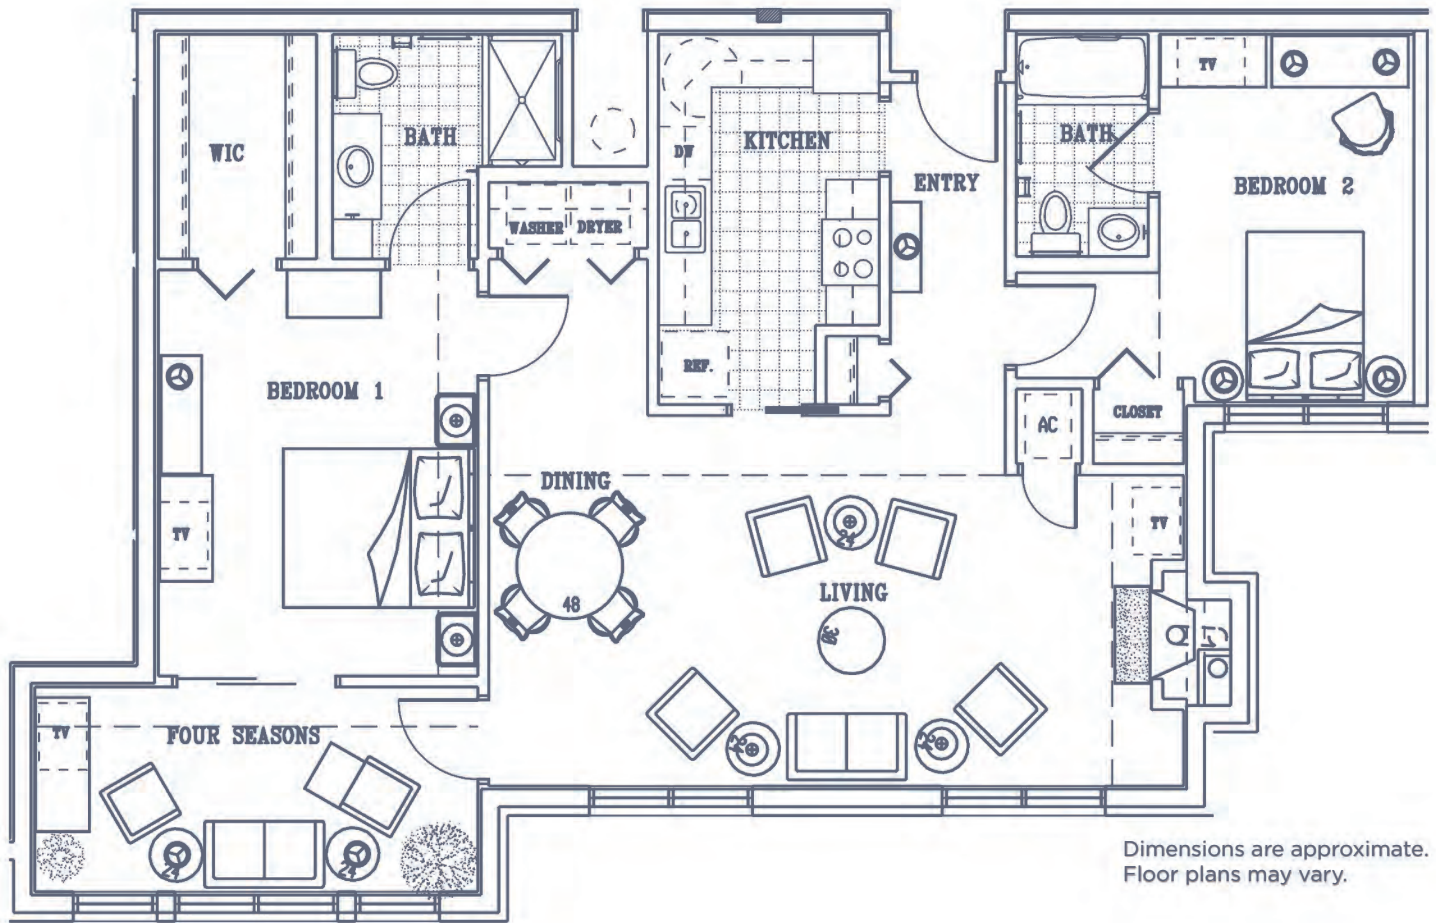

Terrace Home Avondale Style

Two Bedroom • Two Bath • 1,558 sq. ft.

Dimensions are approximate.
Floor plans may vary.

Freedom Village at Brandywine

15 Freedom Blvd. • Coatesville, PA 19320
610-383-5100 • FVBrandywine.com

Managed by  Life Care Services® 

Terrace Home Brinton Style

Two Bedroom • Two Bath • 1,558 sq. ft.

Freedom Village at Brandywine

15 Freedom Blvd. • Coatesville, PA 19320
610-383-5100 • FVBrandywine.com

Managed by  Life Care Services®

 EQUAL HOUSING OPPORTUNITY

Terrace Home Charlestown Style

Two Bedroom • Two Bath • 1,285 sq. ft.

Dimensions are approximate.
Floor plans may vary.

Freedom Village at Brandywine

15 Freedom Blvd. • Coatesville, PA 19320
610-383-5100 • FVBrandywine.com

Managed by  Life Care Services® 

Terrace Home Devon Style

Two Bedroom • Two Bath • 1,785 sq. ft.

Dimensions are approximate.
Floor plans may vary.

Freedom Village at Brandywine

15 Freedom Blvd. • Coatesville, PA 19320
610-383-5100 • FVBrandywine.com