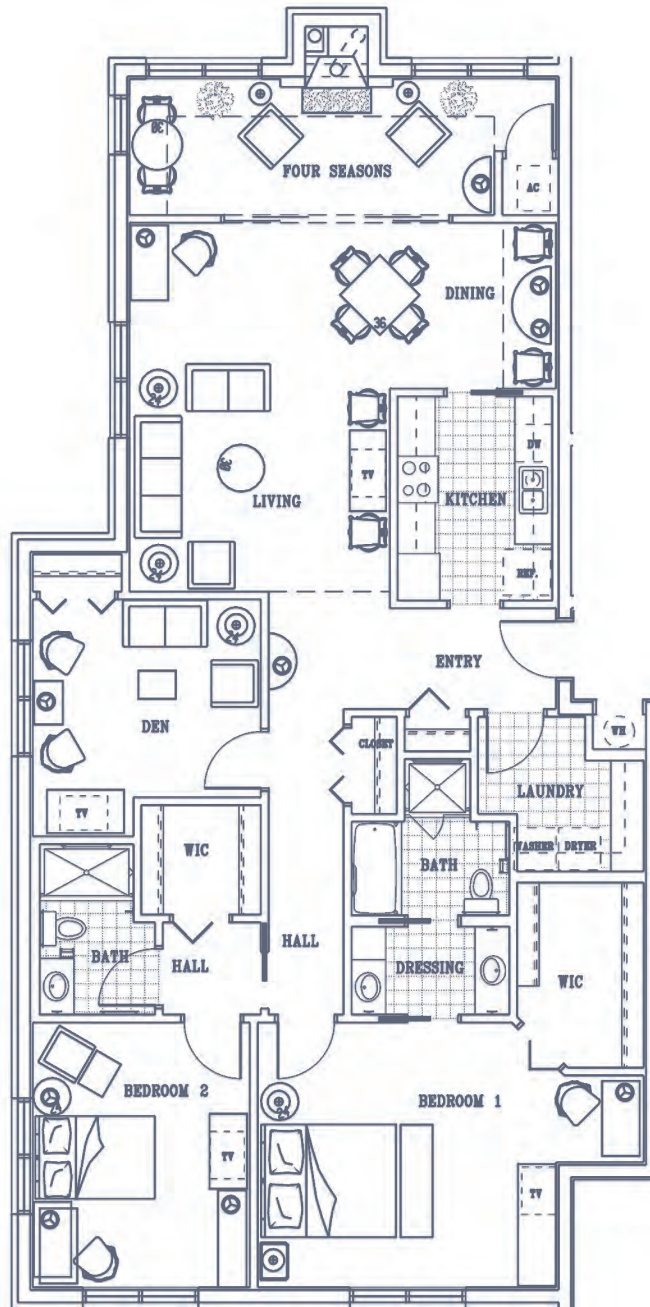

Terrace Home Avondale Style

Two Bedroom • Two Bath • 1,558 sq. ft.

Dimensions are approximate.
Floor plans may vary.

Freedom Village at Brandywine

15 Freedom Blvd. • Coatesville, PA 19320
610-383-5100 • FVBrandywine.com

Managed by  Life Care Services® 

Terrace Home Brinton Style

Two Bedroom • Two Bath • 1,558 sq. ft.

Freedom Village at Brandywine

15 Freedom Blvd. • Coatesville, PA 19320
610-383-5100 • FVBrandywine.com

Managed by  Life Care Services®

 EQUAL HOUSING OPPORTUNITY

Terrace Home Charlestown Style

Two Bedroom • Two Bath • 1,285 sq. ft.

Dimensions are approximate.
Floor plans may vary.

Freedom Village at Brandywine

15 Freedom Blvd. • Coatesville, PA 19320
610-383-5100 • FVBrandywine.com

Managed by  Life Care Services® 

Terrace Home Devon Style

Two Bedroom • Two Bath • 1,785 sq. ft.

Dimensions are approximate.
Floor plans may vary.

Freedom Village at Brandywine

15 Freedom Blvd. • Coatesville, PA 19320
610-383-5100 • FVBrandywine.com