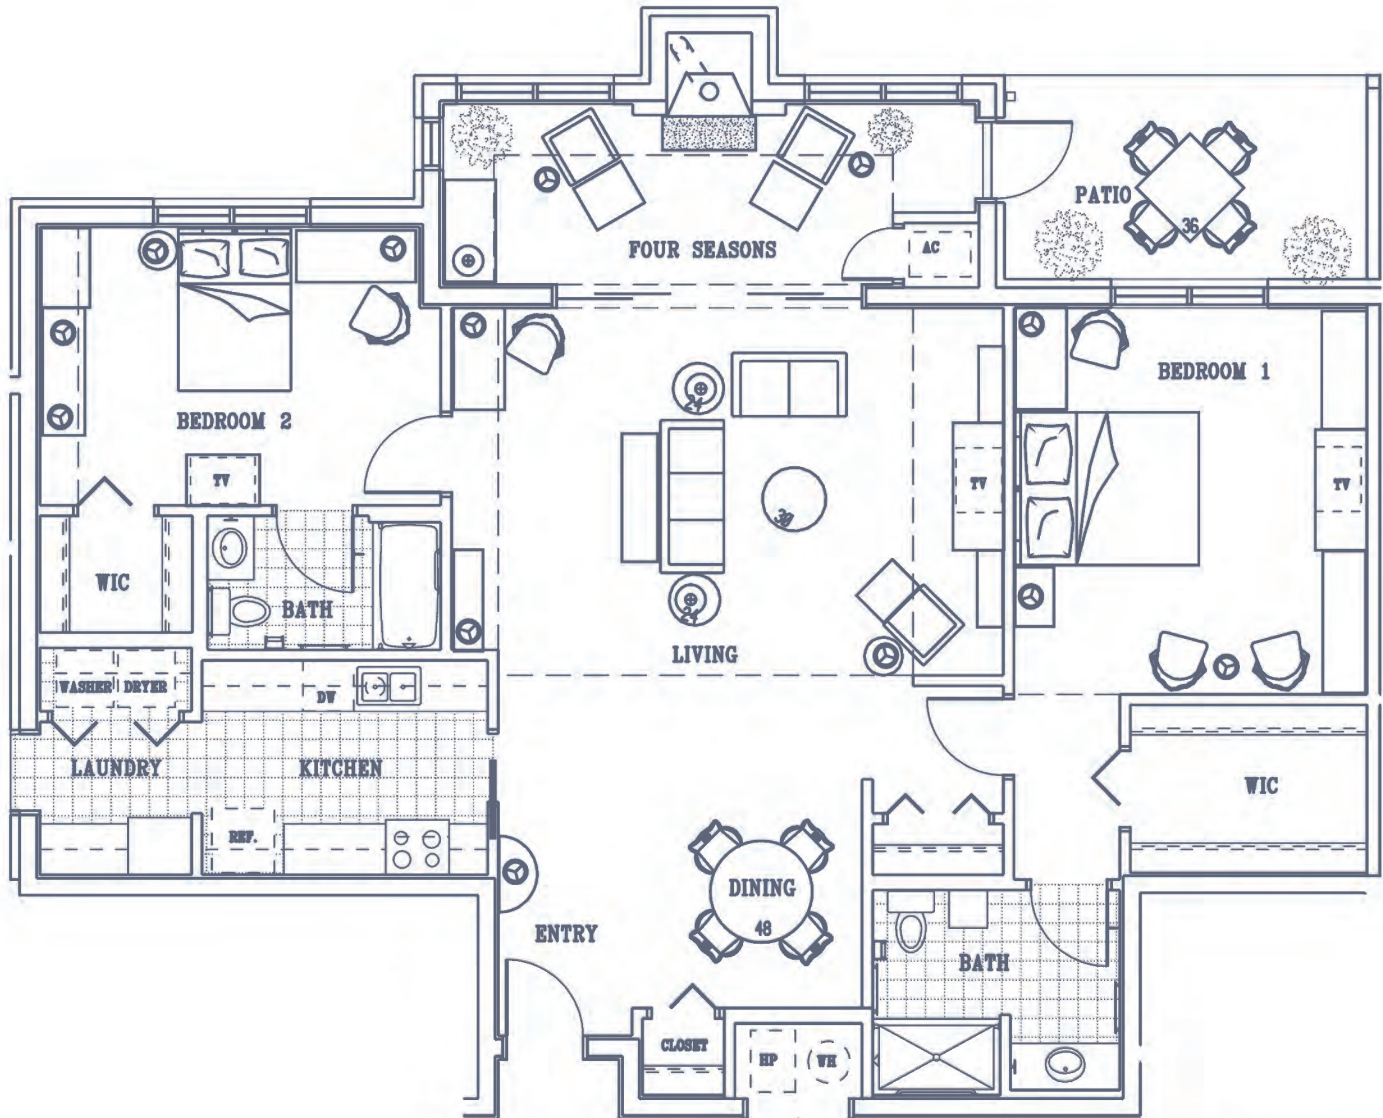

Terrace Home Avondale Style

Two Bedroom • Two Bath • 1,558 sq. ft.

Dimensions are approximate.
Floor plans may vary.

Freedom Village at Brandywine

15 Freedom Blvd. • Coatesville, PA 19320
610-383-5100 • FVBrandywine.com

Managed by  Life Care Services® 

Terrace Home Brinton Style

Two Bedroom • Two Bath • 1,558 sq. ft.

Freedom Village at Brandywine

15 Freedom Blvd. • Coatesville, PA 19320
610-383-5100 • FVBrandywine.com

Managed by  Life Care Services®

 EQUAL HOUSING OPPORTUNITY

Terrace Home Charlestown Style

Two Bedroom • Two Bath • 1,285 sq. ft.

Dimensions are approximate.
Floor plans may vary.

Freedom Village at Brandywine

15 Freedom Blvd. • Coatesville, PA 19320
610-383-5100 • FVBrandywine.com

Managed by  Life Care Services® 

Terrace Home Devon Style

Two Bedroom • Two Bath • 1,785 sq. ft.

Dimensions are approximate.
Floor plans may vary.

Freedom Village at Brandywine

15 Freedom Blvd. • Coatesville, PA 19320
610-383-5100 • FVBrandywine.com