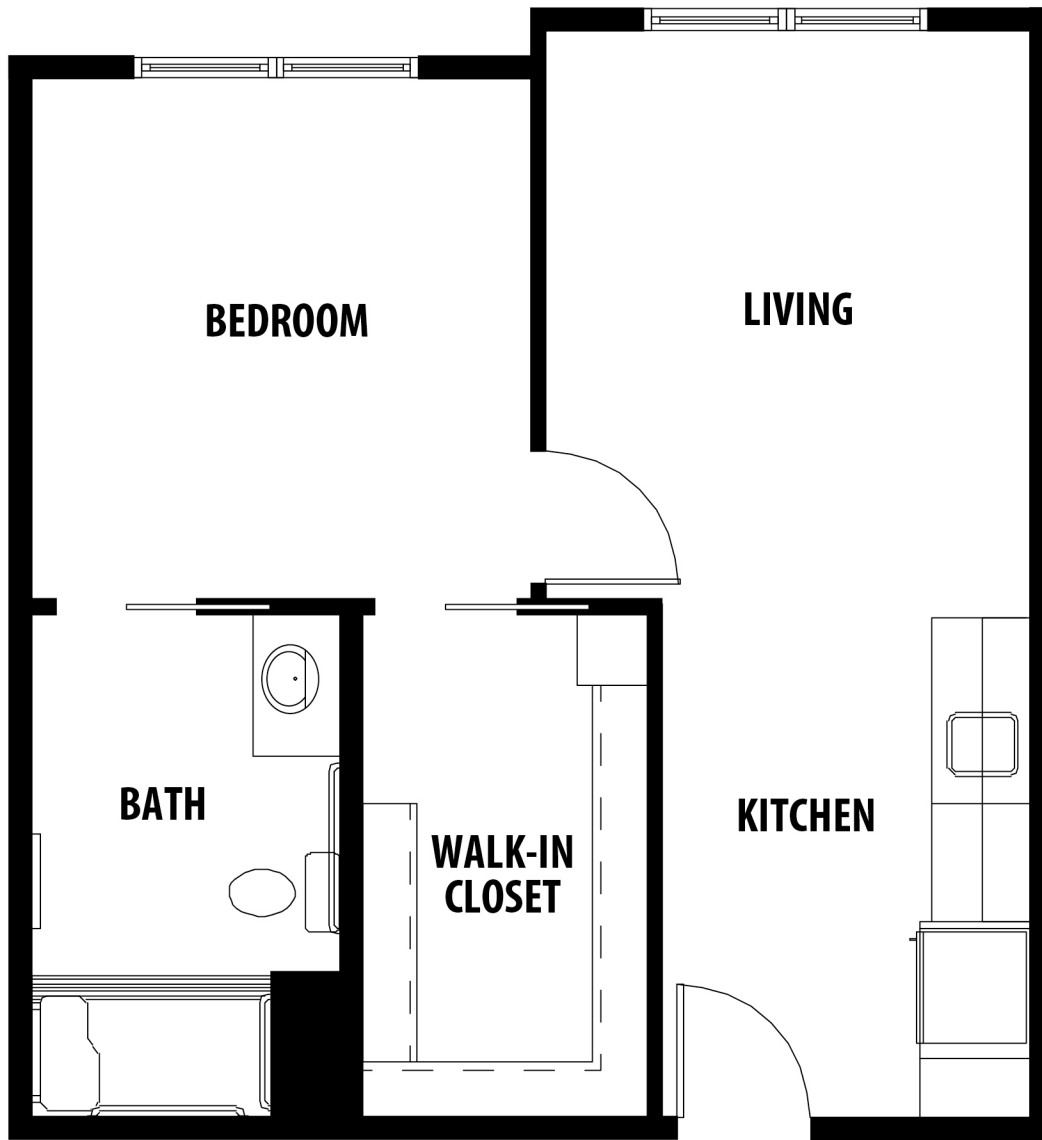

Assisted Living Suite

One-Bedroom – 492 Sq. Ft.*

*Size and dimensions may vary
1/4" scale