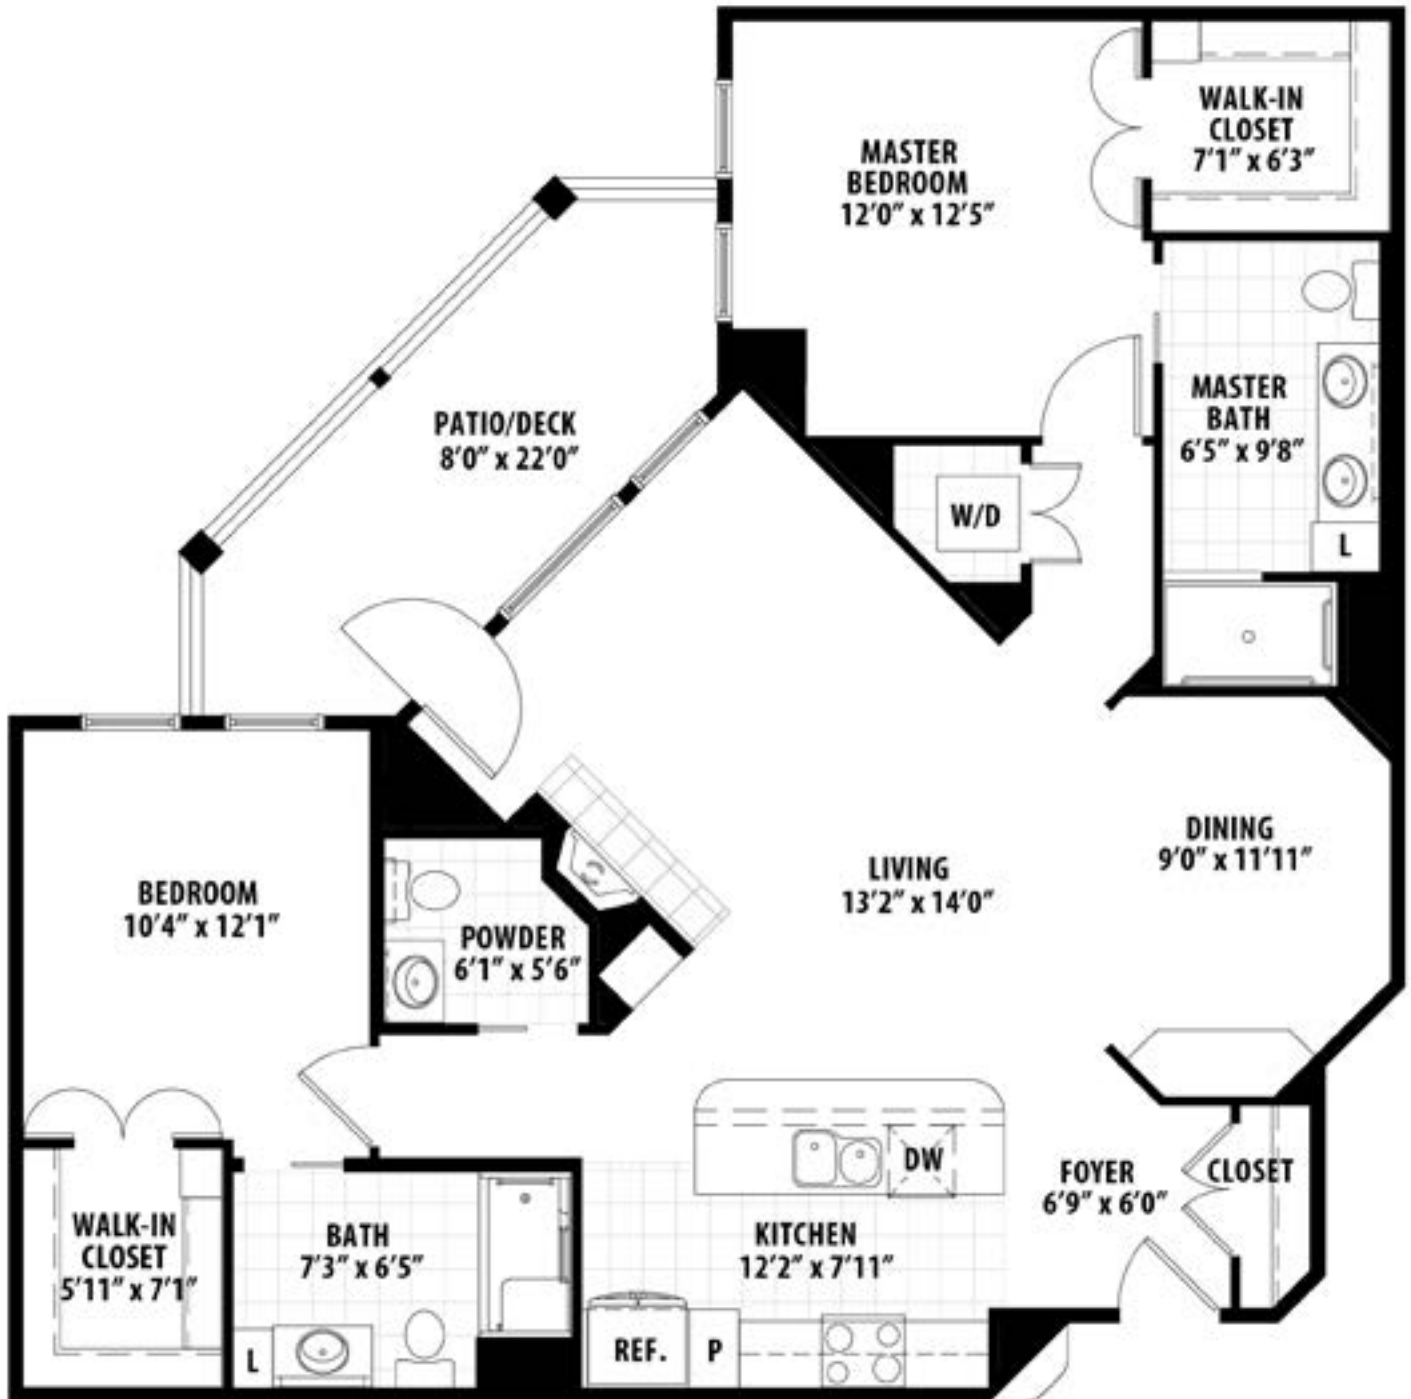

Heathcote

Two-Bedroom Residence – 1,297 Sq. Ft.*

Residence # _____

Entrance Fee \$ _____

Monthly Fee \$ _____

As of this date: _____

*Size and dimensions may vary