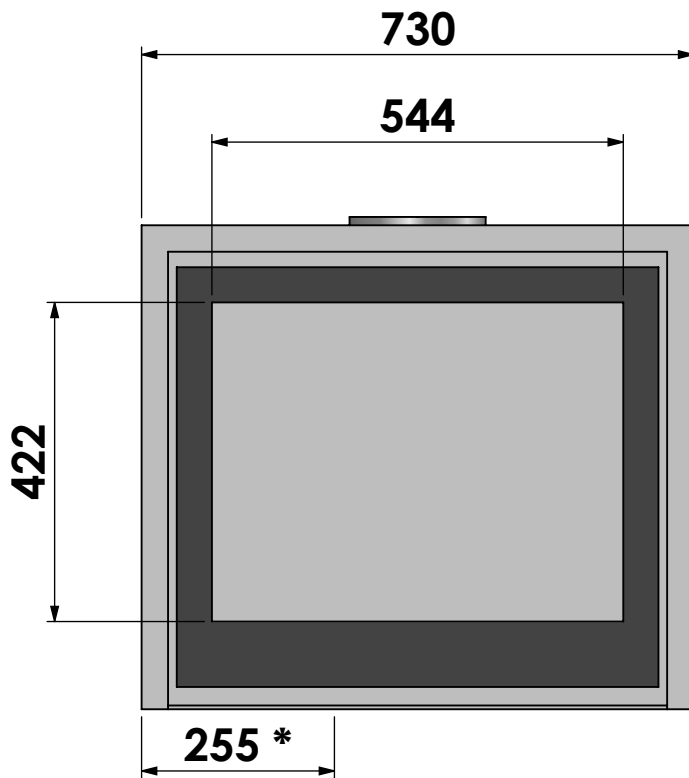

* = Air supply connection Ø125

barbas

Barbas Bellfires B.V.
Hallenstraat 17
5531 AB Bladel
The Netherlands
www.barbasbellfires.com

Name: **Cuatro-3 70 3-sided frame**

Modifications reserved

Scale: **1:10**
Unit: **mm**

Version: **0**