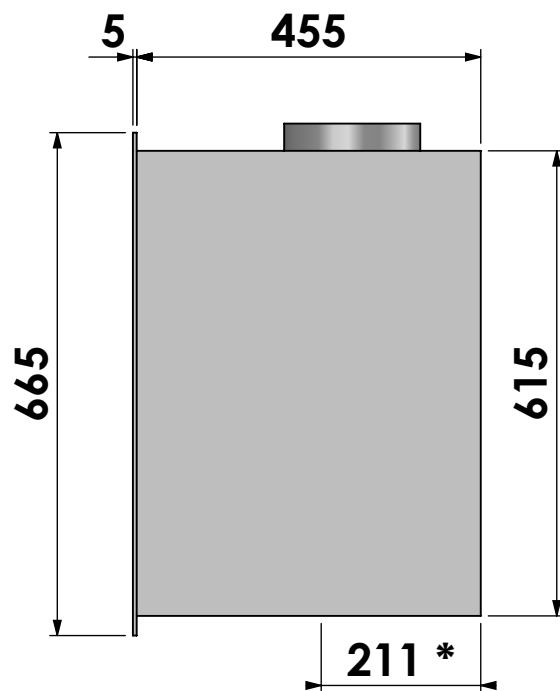

Version: **0**

\* = Air supply connection Ø125

**barbas**

Barbas Bellfires B.V.  
Hallenstraat 17  
5531 AB Bladel  
The Netherlands  
www.barbasbellfires.com

Name: **Cuatro-3 70 3-sided frame**

Modifications reserved

Scale: **1:10**  
Unit: **mm**

Version: **0**

\* = Air supply connection Ø125

**barbas**

Barbas Bellfires B.V.  
Hallenstraat 17  
5531 AB Bladel  
The Netherlands  
www.barbasbellfires.com

Name: **Cuatro-3 70 4-sided frame**

Modifications reserved

Scale: **1:10**  
Unit: **mm**

Version: **0**

\* = Optional extended adjustable legs max. + 350 mm

**barbas**

Barbas Bellfires B.V.  
 Hallenstraat 17  
 5531 AB Bladel  
 The Netherlands  
 www.barbasbellfires.com

Name: **Cuatro-3 70 fan/air-box extended legs**

Modifications reserved

Scale: 1:10  
 Unit: mm

Version: 0