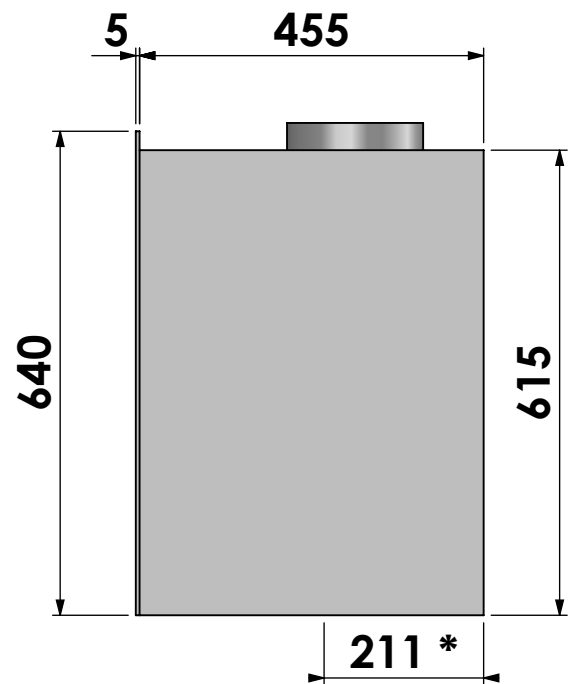

* = Air supply connection Ø125

barbas

Barbas Bellfires B.V.
Hallenstraat 17
5531 AB Bladel
The Netherlands
www.barbasbellfires.com

Name: **Cuatro-3 70 3-sided frame**

Modifications reserved

Scale: **1:10**
Unit: **mm**

Version: **0**