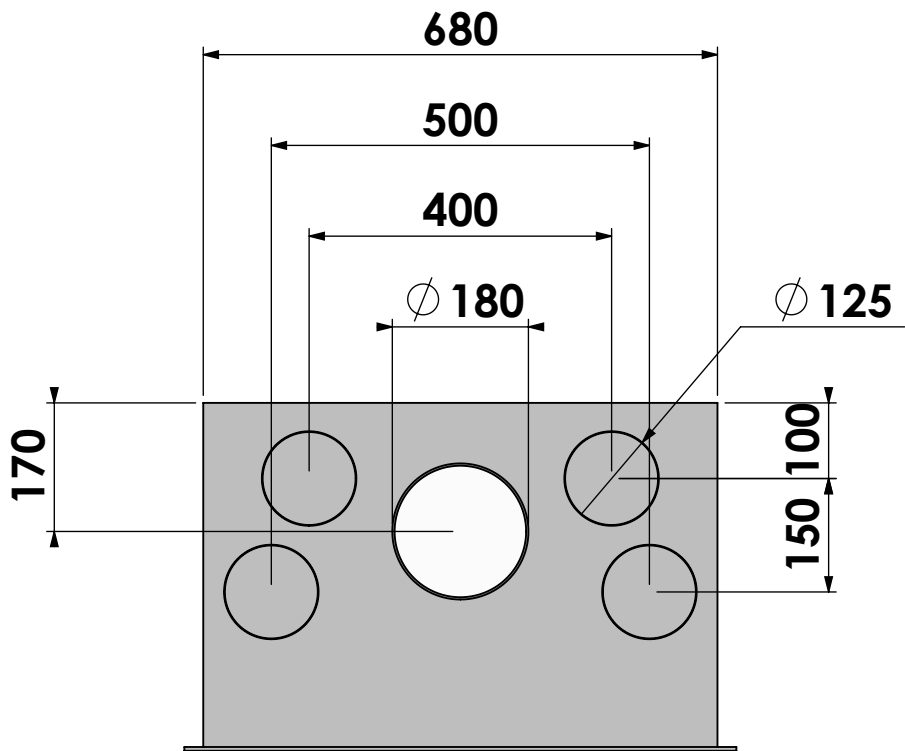

Version: **0**

\* = Air supply connection Ø125

**barbas**

Barbas Bellfires B.V.  
Hallenstraat 17  
5531 AB Bladel  
The Netherlands  
www.barbasbellfires.com

Name: **Cuatro-3 70 3-sided frame**

Modifications reserved

Scale: **1:10**  
Unit: **mm**

Version: **0**

\* = Air supply connection Ø125

**barbas**

Barbas Bellfires B.V.  
Hallenstraat 17  
5531 AB Bladel  
The Netherlands  
www.barbasbellfires.com

Name: **Cuatro-3 70 4-sided frame**

Modifications reserved

Scale: **1:10**  
Unit: **mm**

Version: **0**

\* = Optional extended adjustable legs max. + 350 mm

**barbas**

Barbas Bellfires B.V.  
 Hallenstraat 17  
 5531 AB Bladel  
 The Netherlands  
 www.barbasbellfires.com

Name: **Cuatro-3 70 fan/air-box extended legs**

Modifications reserved

Scale: 1:10  
 Unit: mm

Version: 0