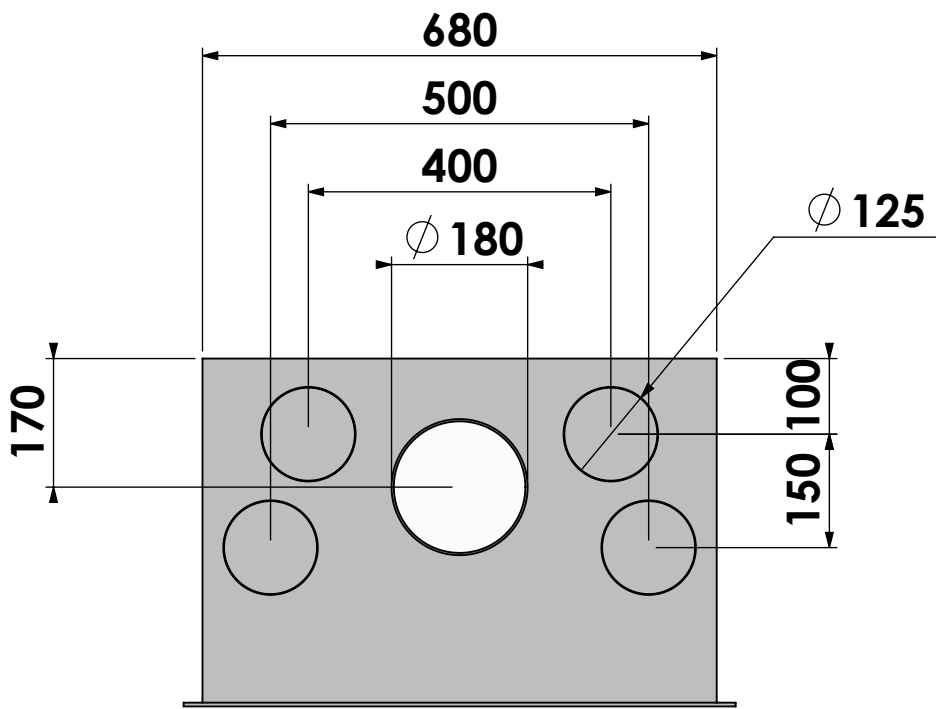

* = Air supply connection Ø125

barbas

Barbas Bellfires B.V.
Hallenstraat 17
5531 AB Bladel
The Netherlands
www.barbasbellfires.com

Name: **Cuatro-3 70 3-sided frame**

Modifications reserved

Scale: **1:10**
Unit: **mm**

Version: **0**