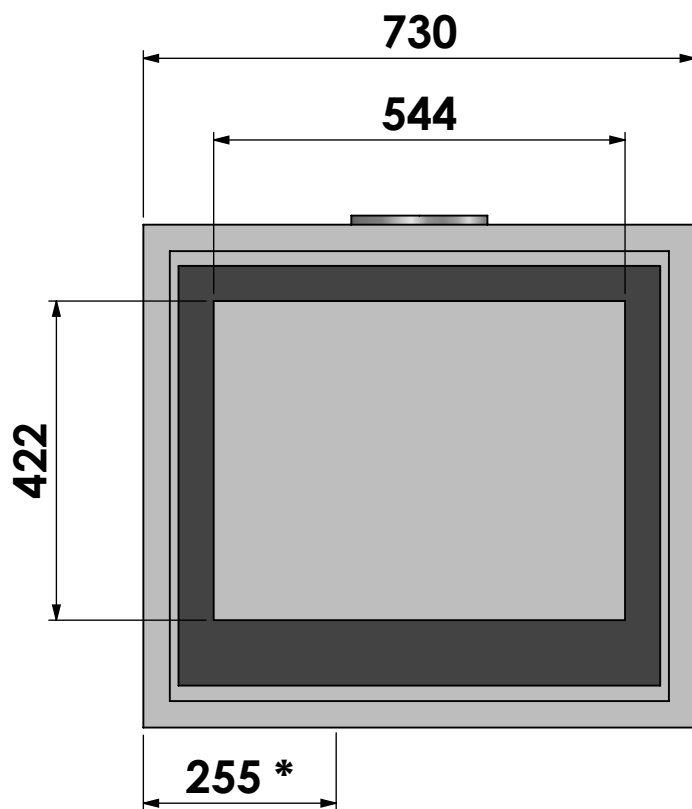

Version: **0**

\* = Air supply connection Ø125

**barbas**

Barbas Bellfires B.V.  
Hallenstraat 17  
5531 AB Bladel  
The Netherlands  
www.barbasbellfires.com

Name: **Cuatro-3 70 3-sided frame**

Modifications reserved

Scale: **1:10**  
Unit: **mm**

Version: **0**

\* = Air supply connection Ø125

**barbas**

Barbas Bellfires B.V.  
Hallenstraat 17  
5531 AB Bladel  
The Netherlands  
www.barbasbellfires.com

Name: **Cuatro-3 70 4-sided frame**

Modifications reserved

Scale: **1:10**  
Unit: **mm**

Version: **0**

\* = Optional extended adjustable legs max. + 350 mm

**barbas**

Barbas Bellfires B.V.  
 Hallenstraat 17  
 5531 AB Bladel  
 The Netherlands  
 www.barbasbellfires.com

Name: **Cuatro-3 70 fan/air-box extended legs**

Modifications reserved

Scale: 1:10  
 Unit: mm

Version: 0