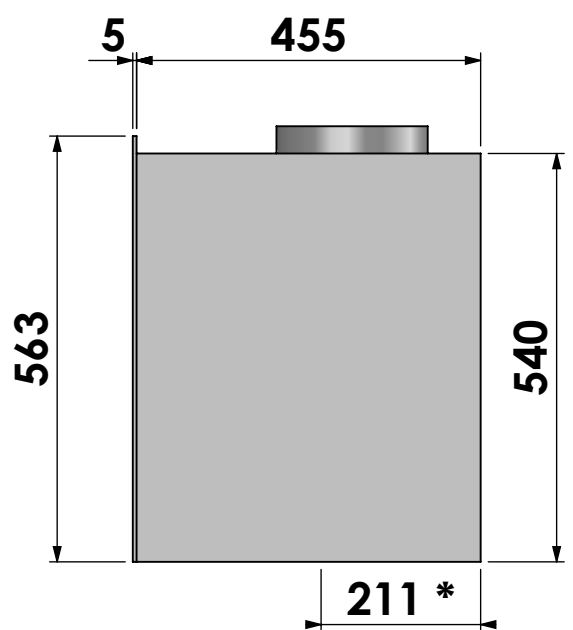

* = Air supply connection $\phi 125$

barbas

Barbas Bellfires B.V.
Hallenstraat 17
5531 AB Bladel
The Netherlands
www.barbasbellfires.com

Name: **Cuatro-3 90 frameless**

Modifications reserved

Scale: **1:10**
Unit: **mm**

Version: **0**

* = Air supply connection Ø125

* = Air supply connection Ø125

barbas

Barbas Bellfires B.V.
Hallenstraat 17
5531 AB Bladel
The Netherlands
www.barbasbellfires.com

Name: **Cuatro-3 90 4-sided frame**

Modifications reserved

Scale: **1:10**
Unit: **mm**

Version: **0**

* = Optional extended adjustable legs max. + 350 mm

barbas

Barbas Bellfires B.V.
Hallenstraat 17
5531 AB Bladel
The Netherlands
www.barbasbellfires.com

Name: **Cuatro-3 90 fan / air-box extended legs**

Modifications reserved

Scale: 1:10
Unit: mm

Version: 0