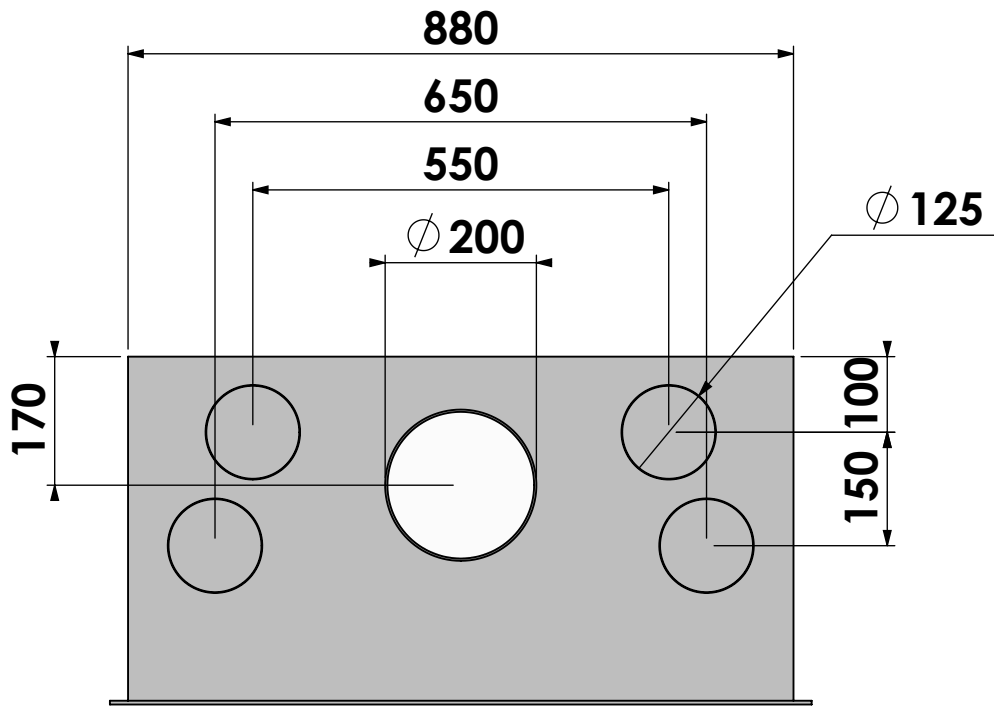

* = Air supply connection $\phi 125$

barbas

Barbas Bellfires B.V.
Hallenstraat 17
5531 AB Bladel
The Netherlands
www.barbasbellfires.com

Name: **Cuatro-3 90 frameless**

Modifications reserved

Scale: **1:10**
Unit: **mm**

Version: **0**

* = Air supply connection Ø125

* = Air supply connection Ø125

barbas

Barbas Bellfires B.V.
Hallenstraat 17
5531 AB Bladel
The Netherlands
www.barbasbellfires.com

Name: **Cuatro-3 90 4-sided frame**

Modifications reserved

Scale: **1:10**
Unit: **mm**

Version: **0**

* = Optional extended adjustable legs max. + 350 mm

barbas

Barbas Bellfires B.V.
Hallenstraat 17
5531 AB Bladel
The Netherlands
www.barbasbellfires.com

Name: **Cuatro-3 90 fan / air-box extended legs**

Modifications reserved

Scale: 1:10
Unit: mm

Version: 0