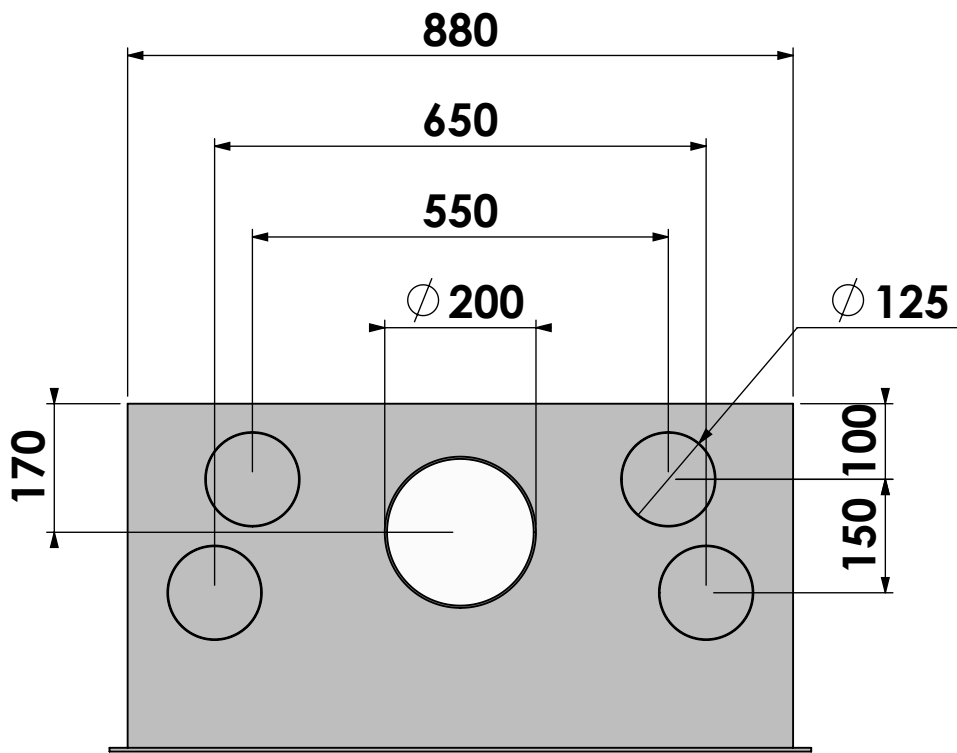

* = Air supply connection $\phi 125$

barbas

Barbas Bellfires B.V.
Hallenstraat 17
5531 AB Bladel
The Netherlands
www.barbasbellfires.com

Name: **Cuatro-3 90 frameless**

Modifications reserved

Scale: **1:10**
Unit: **mm**

Version: **0**

* = Air supply connection Ø125

* = Air supply connection Ø125

barbas

Barbas Bellfires B.V.
Hallenstraat 17
5531 AB Bladel
The Netherlands
www.barbasbellfires.com

Name: **Cuatro-3 90 4-sided frame**

Modifications reserved

Scale: **1:10**
Unit: **mm**

Version: **0**

* = Optional extended adjustable legs max. + 350 mm

barbas

Barbas Bellfires B.V.
Hallenstraat 17
5531 AB Bladel
The Netherlands
www.barbasbellfires.com

Name: **Cuatro-3 90 fan / air-box extended legs**

Modifications reserved

Scale: 1:10
Unit: mm

Version: 0