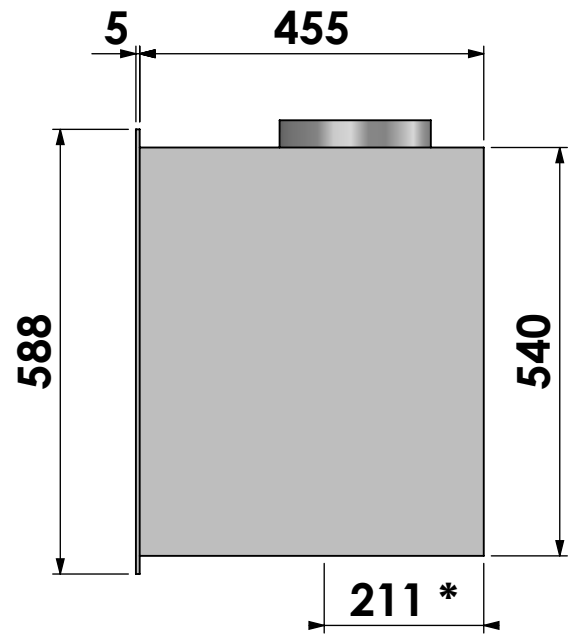

* = Air supply connection $\phi 125$

barbas

Barbas Bellfires B.V.
Hallenstraat 17
5531 AB Bladel
The Netherlands
www.barbasbellfires.com

Name: **Cuatro-3 90 frameless**

Modifications reserved

Scale: **1:10**
Unit: **mm**

Version: **0**

* = Air supply connection Ø125

* = Air supply connection Ø125

barbas

Barbas Bellfires B.V.
Hallenstraat 17
5531 AB Bladel
The Netherlands
www.barbasbellfires.com

Name: **Cuatro-3 90 4-sided frame**

Modifications reserved

Scale: **1:10**
Unit: **mm**

Version: **0**

* = Optional extended adjustable legs max. + 350 mm

barbas

Barbas Bellfires B.V.
Hallenstraat 17
5531 AB Bladel
The Netherlands
www.barbasbellfires.com

Name: **Cuatro-3 90 fan / air-box extended legs**

Modifications reserved

Scale: 1:10
Unit: mm

Version: 0