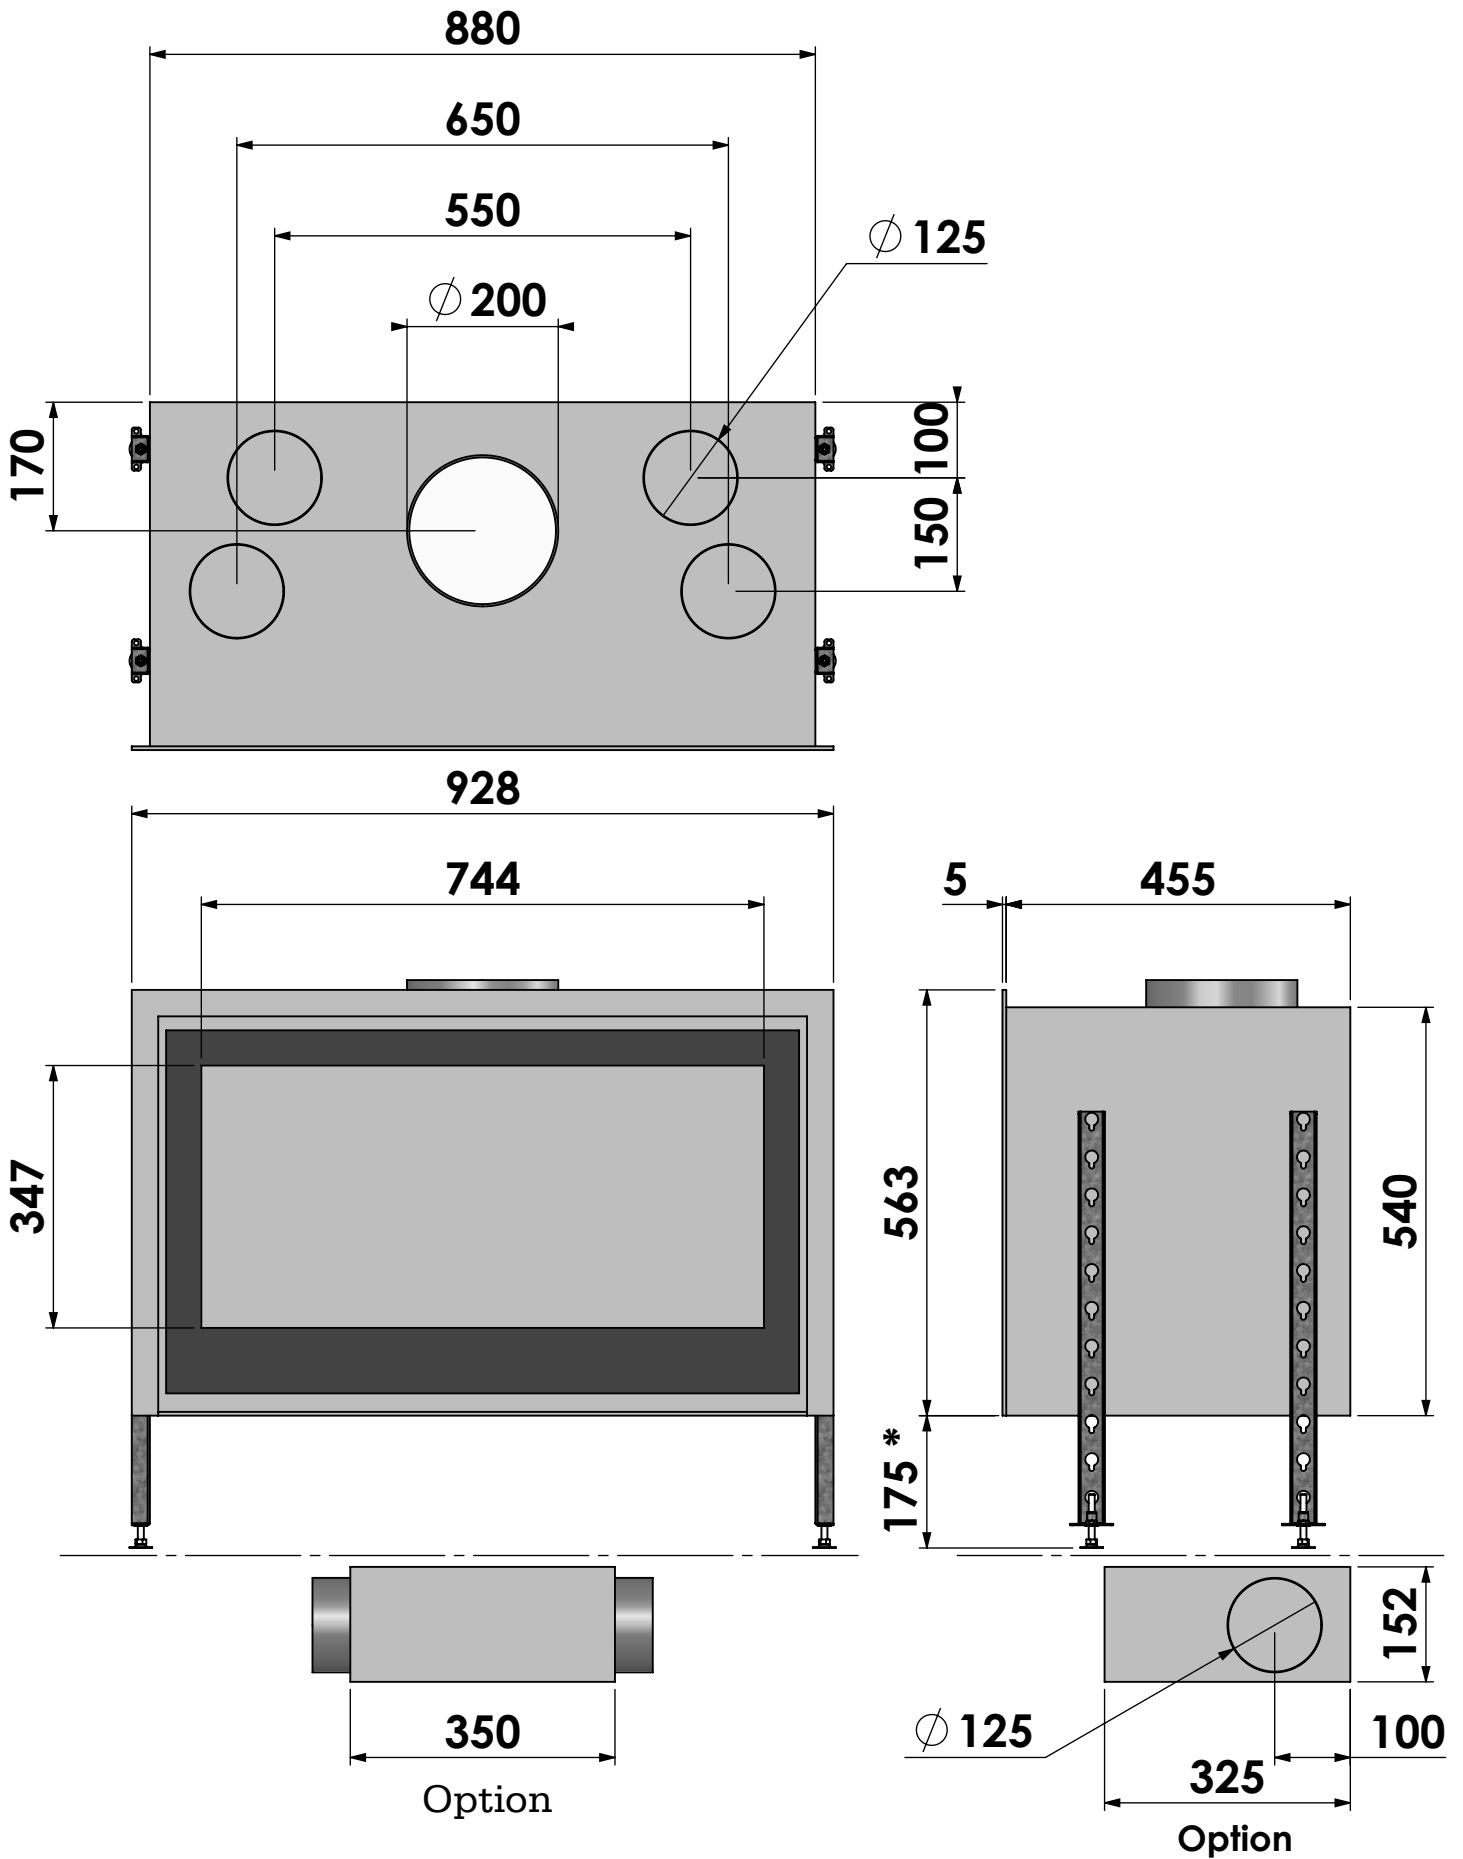

Version: **0**

* = Air supply connection Ø125

* = Air supply connection Ø125

barbas

Barbas Bellfires B.V.
Hallenstraat 17
5531 AB Bladel
The Netherlands
www.barbasbellfires.com

Name: **Cuatro-3 90 4-sided frame**

Modifications reserved

Scale: **1:10**
Unit: **mm**

Version: **0**

* = Optional extended adjustable legs max. + 350 mm

barbas

Barbas Bellfires B.V.
Hallenstraat 17
5531 AB Bladel
The Netherlands
www.barbasbellfires.com

Name: **Cuatro-3 90 fan / air-box extended legs**

Modifications reserved

Scale: 1:10
Unit: mm

Version: 0