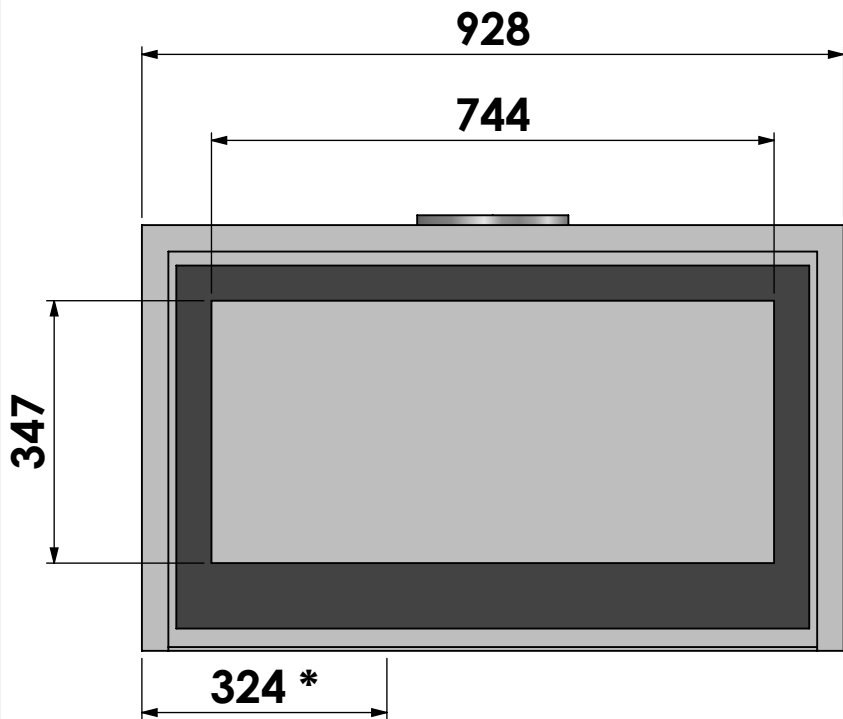

* = Air supply connection $\phi 125$

barbas

Barbas Bellfires B.V.
Hallenstraat 17
5531 AB Bladel
The Netherlands
www.barbasbellfires.com

Name: **Cuatro-3 90 frameless**

Modifications reserved

Scale: **1:10**
Unit: **mm**

Version: **0**

* = Air supply connection Ø125

* = Air supply connection Ø125

barbas

Barbas Bellfires B.V.
Hallenstraat 17
5531 AB Bladel
The Netherlands
www.barbasbellfires.com

Name: **Cuatro-3 90 4-sided frame**

Modifications reserved

Scale: **1:10**
Unit: **mm**

Version: **0**

* = Optional extended adjustable legs max. + 350 mm

barbas

Barbas Bellfires B.V.
Hallenstraat 17
5531 AB Bladel
The Netherlands
www.barbasbellfires.com

Name: **Cuatro-3 90 fan / air-box extended legs**

Modifications reserved

Scale: 1:10
Unit: mm

Version: 0