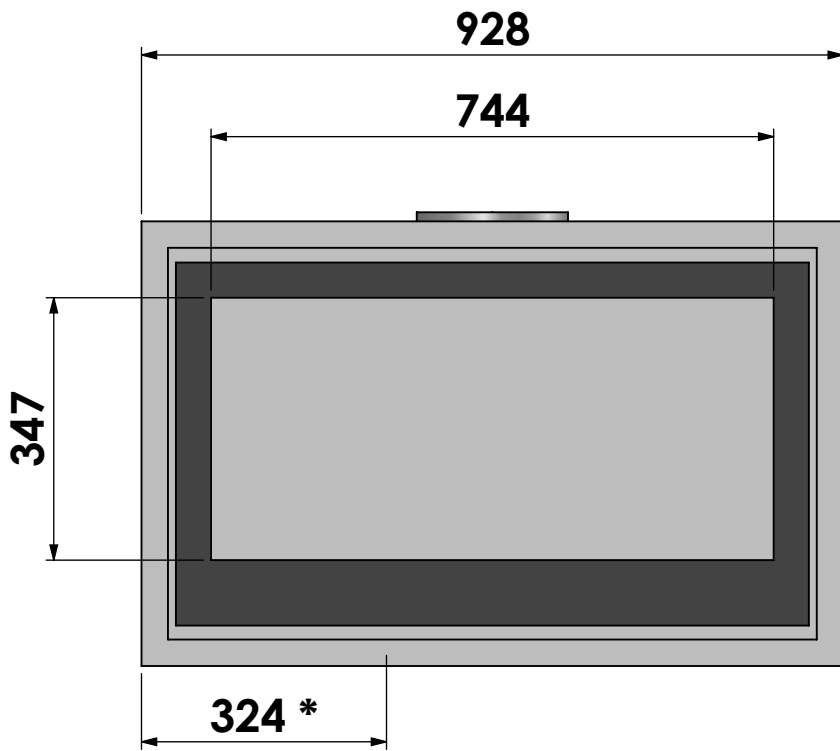

* = Air supply connection $\phi 125$

barbas

Barbas Bellfires B.V.
Hallenstraat 17
5531 AB Bladel
The Netherlands
www.barbasbellfires.com

Name: **Cuatro-3 90 frameless**

Modifications reserved

Scale: **1:10**
Unit: **mm**

Version: **0**

* = Air supply connection Ø125

* = Air supply connection Ø125

barbas

Barbas Bellfires B.V.
Hallenstraat 17
5531 AB Bladel
The Netherlands
www.barbasbellfires.com

Name: **Cuatro-3 90 4-sided frame**

Modifications reserved

Scale: **1:10**
Unit: **mm**

Version: **0**

* = Optional extended adjustable legs max. + 350 mm

barbas

Barbas Bellfires B.V.
Hallenstraat 17
5531 AB Bladel
The Netherlands
www.barbasbellfires.com

Name: **Cuatro-3 90 fan / air-box extended legs**

Modifications reserved

Scale: 1:10
Unit: mm

Version: 0