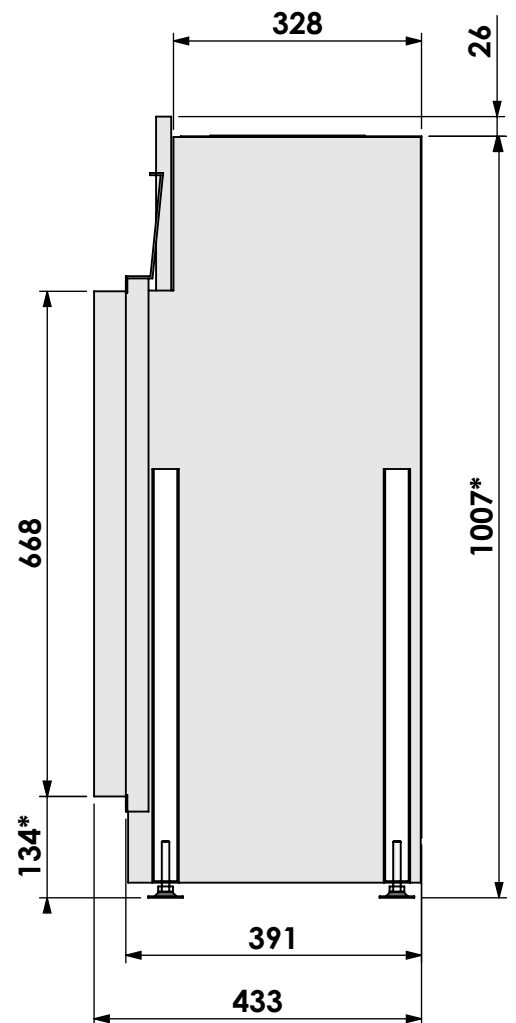

* = optional extended adjustable legs max. + 350 mm

bellfires

Barbas Bellfires B.V.
Hallenstraat 17
5531 AB Bladel
The Netherlands
www.barbasbellfires.com

Name: **Derby Large-3 hidden door convection casing**

Modifications reserved

Projection:

American

Scale:

1:10

Version:

0

Unit:

mm