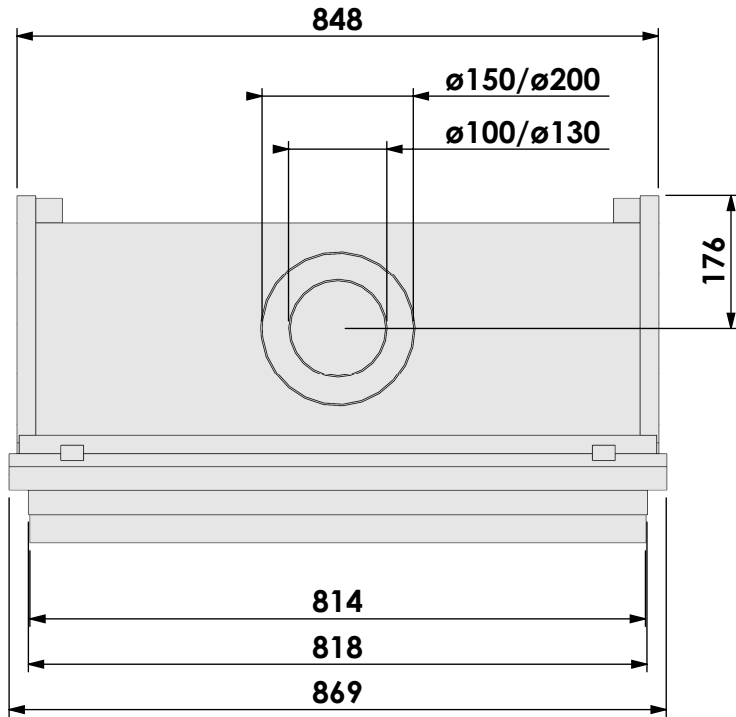

bellfires

Barbas Bellfires B.V.
Hallenstraat 17
5531 AB Bladel
The Netherlands
www.barbasbellfires.com

Name: **Derby Large-3 hidden door+ 7cm**

Modifications reserved

Projection: American

Scale:

1:10

Version:

0

Unit:

mm