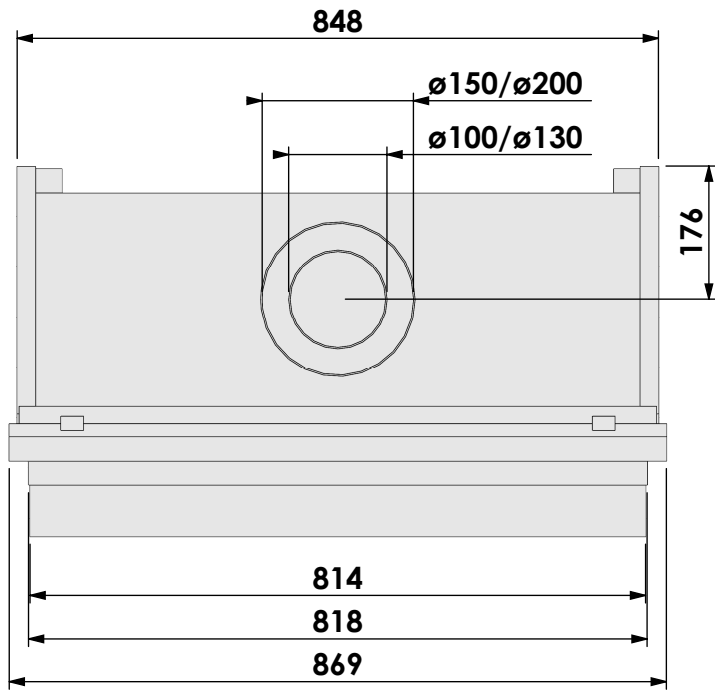

bellfires

Barbas Bellfires B.V.
Hallenstraat 17
5531 AB Bladel
The Netherlands
www.barbasbellfires.com

Name: **Derby Large-3 hidden door+ 10cm**

Modifications reserved

Projection: American

Scale: **1:10**
Unit: **mm**

Version: **0**