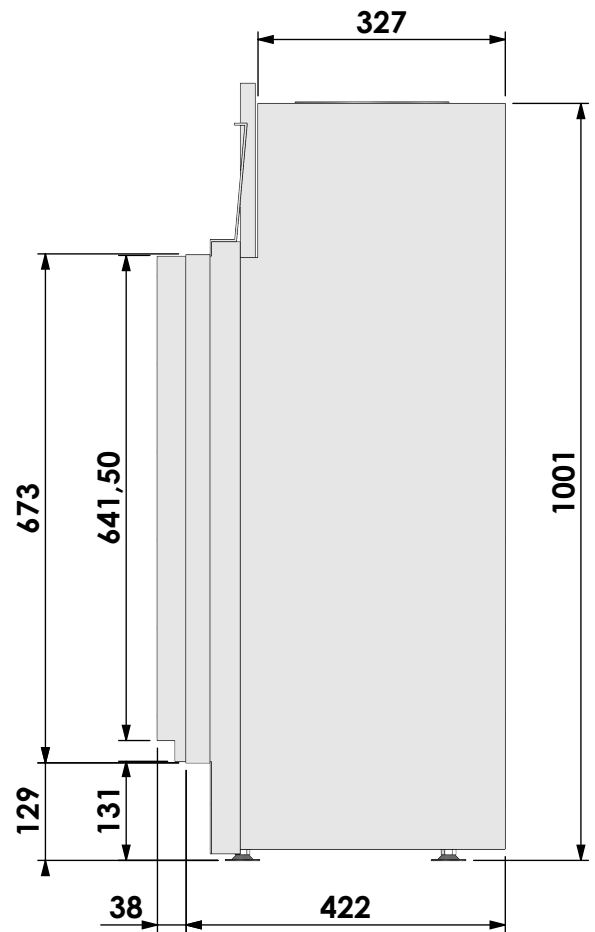

bellfires

Barbas Bellfires B.V.
Hallenstraat 17
5531 AB Bladel
The Netherlands
www.barbasbellfires.com

Name: **Derby Large-3 hidden door+ 7cm**

Modifications reserved

Projection: American

Scale:

1:10

Version:

0

Unit:

mm