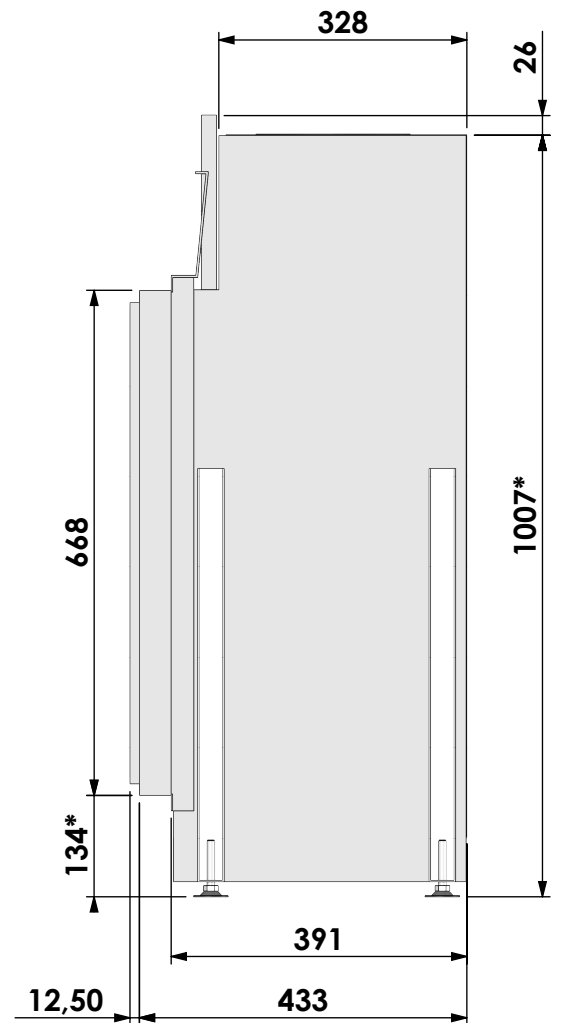

Projection:

American

Scale:

1:10

Version:

0

Unit:

mm

Name: **Derby Large-3 hidden door+10cm stone bar**

Modifications reserved

Projection:

American

Scale:

1:10

Version:

0