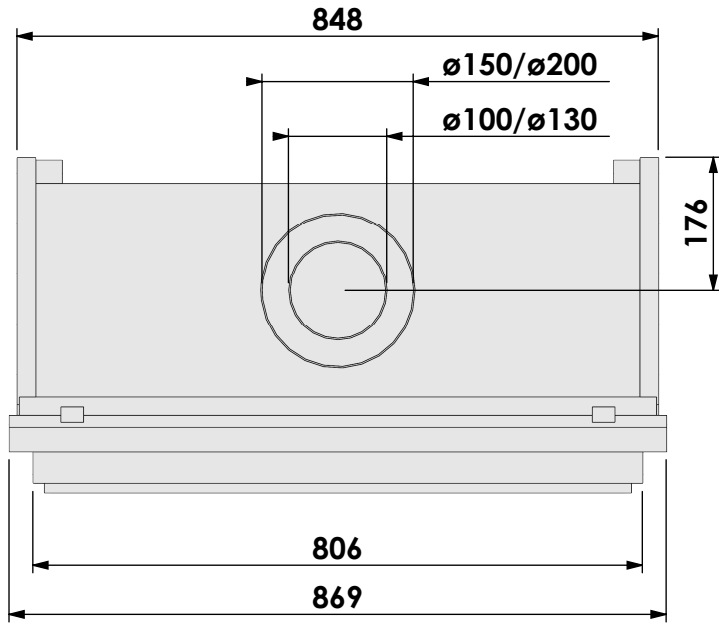

bellfires

Barbas Bellfires B.V.
Hallenstraat 17
5531 AB Bladel
The Netherlands
www.barbasbellfires.com

Name: **Derby Large-3 floating frame**

Modifications reserved

Projection:

American

Scale:

1:10

Version:

0

Unit:

mm