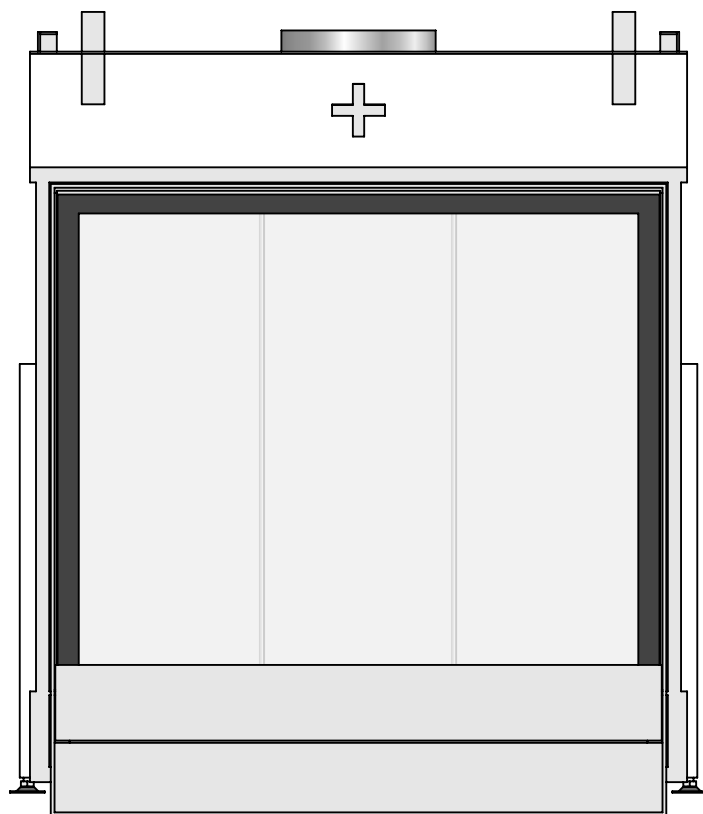

* = optional extended adjustable legs max. + 350 mm

bellfires

Barbas Bellfires B.V.
Hallenstraat 17
5531 AB Bladel
The Netherlands
www.barbasbellfires.com

Name: **Derby Large-3 hidden door+10cm stone bar**

Modifications reserved

Projection:

American

Scale:

1:10

Version:

0

Unit:

mm