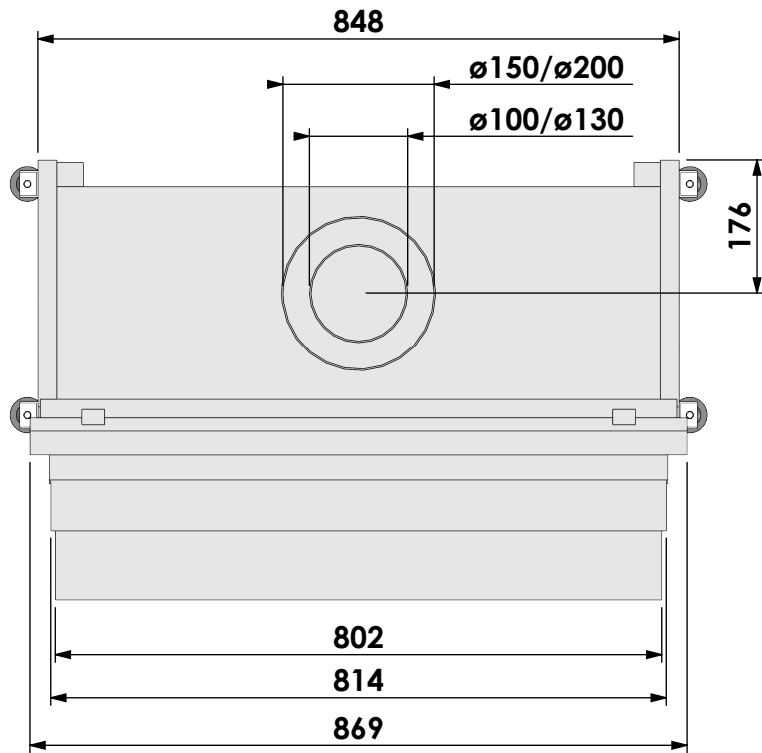

Projection: American

Scale: **1:10**
Unit: **mm**

Version: **0**

* = optional extended adjustable legs max. + 350 mm

bellfires

Barbas Bellfires B.V.
Hallenstraat 17
5531 AB Bladel
The Netherlands
www.barbasbellfires.com

Name: **Derby Large-3 hidden door+10cm stone bar**

Modifications reserved

Projection:

American

Scale:

1:10

Version:

0