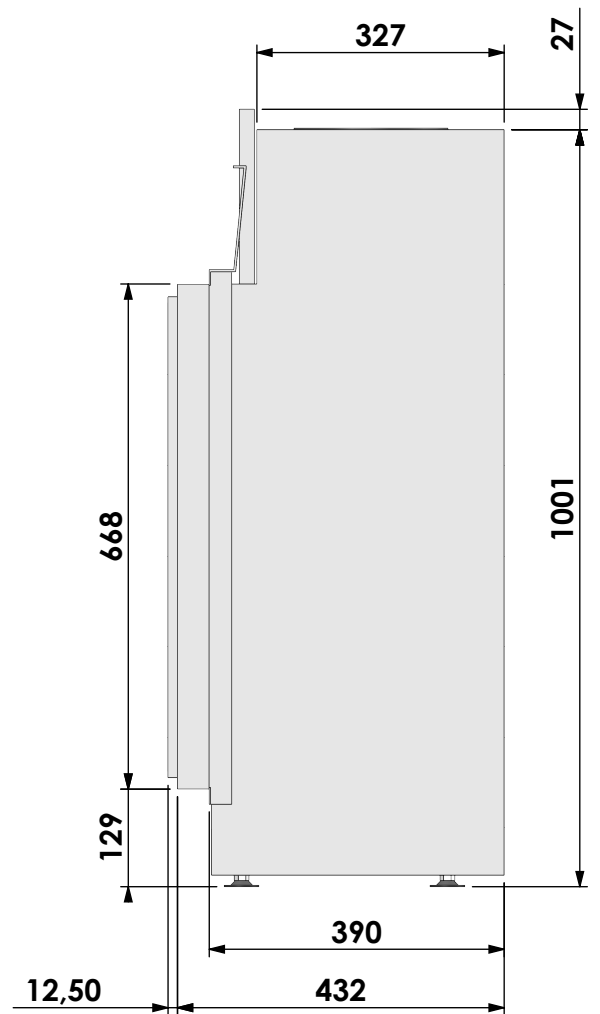

bellfires

Barbas Bellfires B.V.
Hallenstraat 17
5531 AB Bladel
The Netherlands
www.barbasbellfires.com

Name: **Derby Large-3 floating frame**

Modifications reserved

Projection:

American

Scale:

1:10

Version:

0

Unit:

mm