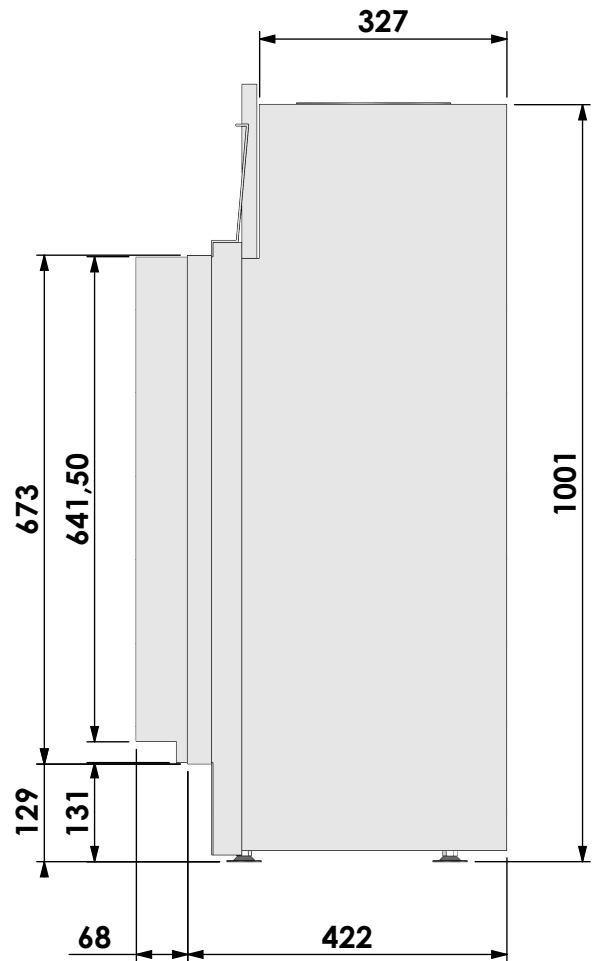

bellfires

Barbas Bellfires B.V.
Hallenstraat 17
5531 AB Bladel
The Netherlands
www.barbasbellfires.com

Name: **Derby Large-3 hidden door+ 10cm**

Modifications reserved

Projection: American

Scale: **1:10**
Unit: **mm**

Version: **0**