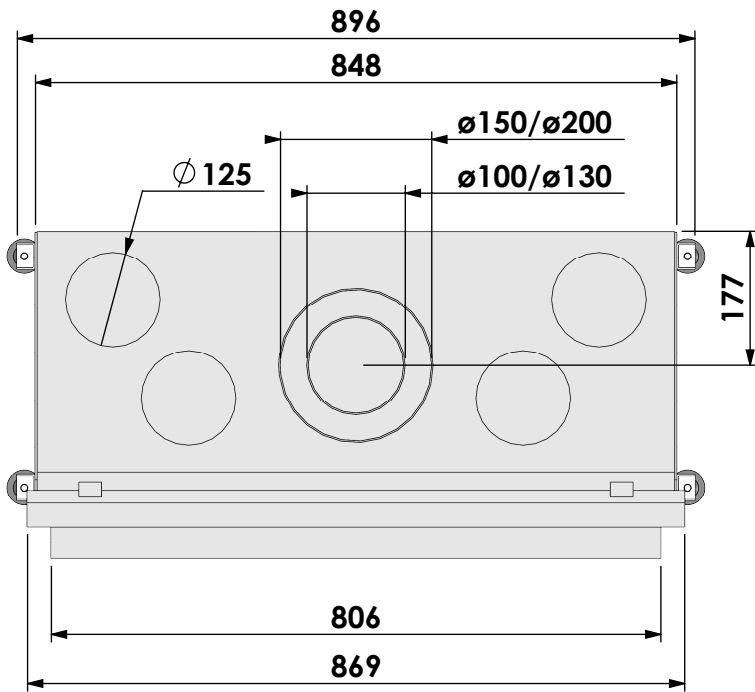

* = optional extended adjustable legs max. + 350 mm

bellfires

Barbas Bellfires B.V.
Hallenstraat 17
5531 AB Bladel
The Netherlands
www.barbasbellfires.com

Name: **Derby Large-3 hidden door convection casing**

Modifications reserved

Projection:

American

Scale:

1:10

Version:

0

Unit:

mm