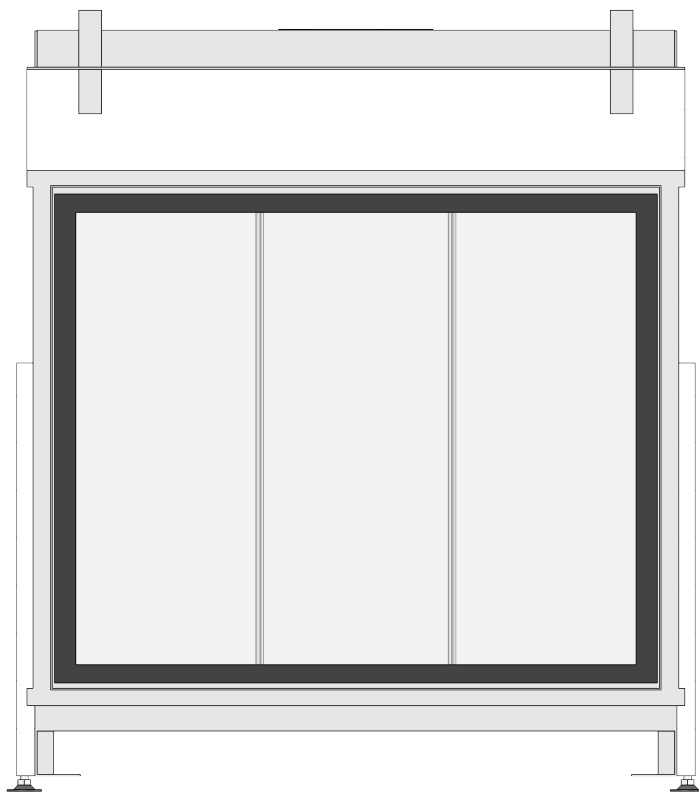

* = optional extended adjustable legs max. + 350 mm

bellfires

Barbas Bellfires B.V.
Hallenstraat 17
5531 AB Bladel
The Netherlands
www.barbasbellfires.com

Name: **Derby Large-3 hidden door convection casing**

Modifications reserved

Projection:

American

Scale:

1:10

Version:

0

Unit:

mm