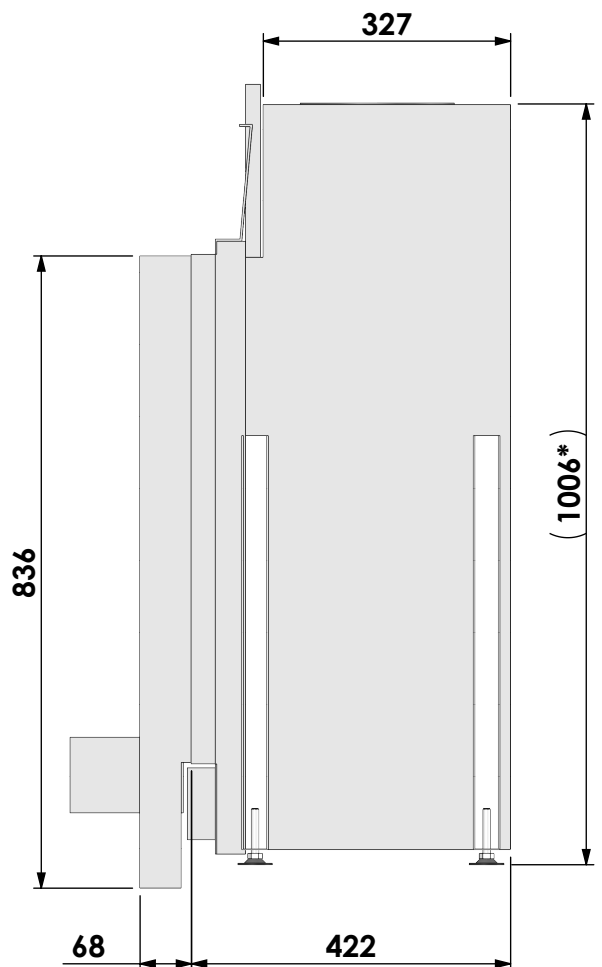

Projection: American

Scale: **1:10**
Unit: **mm**

Version: **0**

* = optional extended adjustable legs max. + 350 mm

bellfires

Barbas Bellfires B.V.
Hallenstraat 17
5531 AB Bladel
The Netherlands
www.barbasbellfires.com

Name: **Derby Large-3 hidden door+10cm stone bar**

Modifications reserved

Projection:

American

Scale:

1:10

Version:

0

Unit:

mm