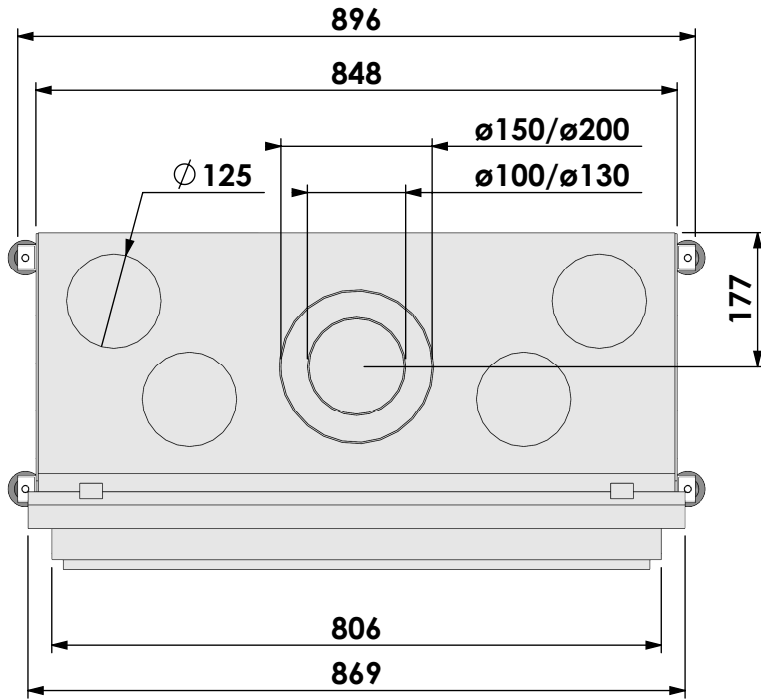

Projection:

American

Scale:

1:10

Version:

0

Unit:

mm

Name: **Derby Large-3 hidden door+10cm stone bar**

Modifications reserved

Projection:

American

Scale:

1:10

Version:

0