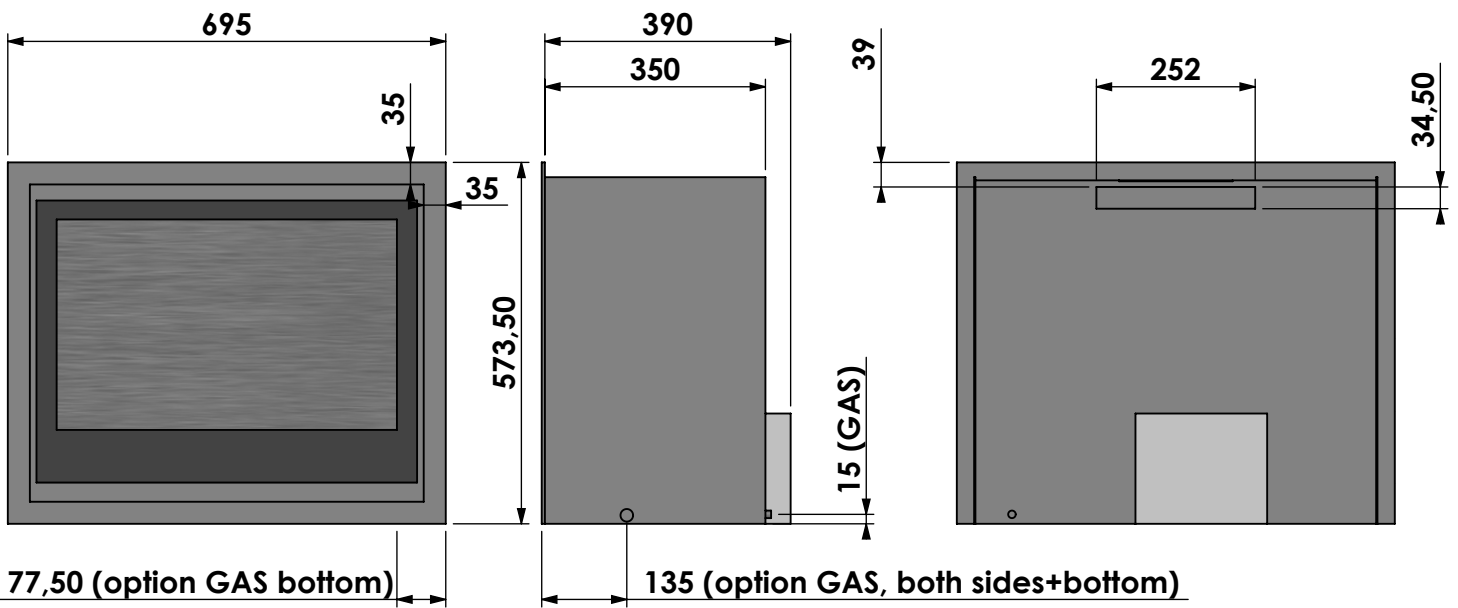

Projection:

American

Scale:

1:12

Version:

1

Unit:

mm