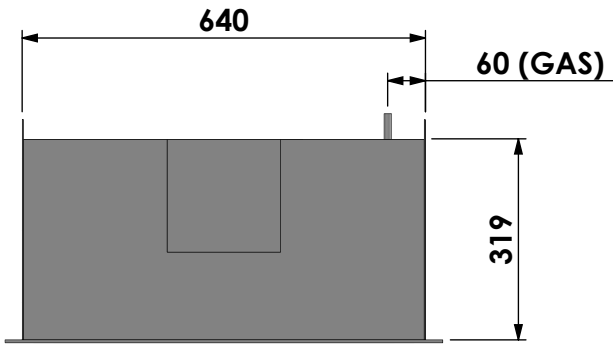

U.K. only !

bellfires

Barbas Bellfires B.V.
Hallenstraat 17
5531 AB Bladel
The Netherlands
www.barbasbellfires.com

Name: **Unica 2-70 Unlined flue- Back opening 35mm**

Modifications reserved

Projection:

American

Scale:

1:12

Version:

1

Unit:

mm