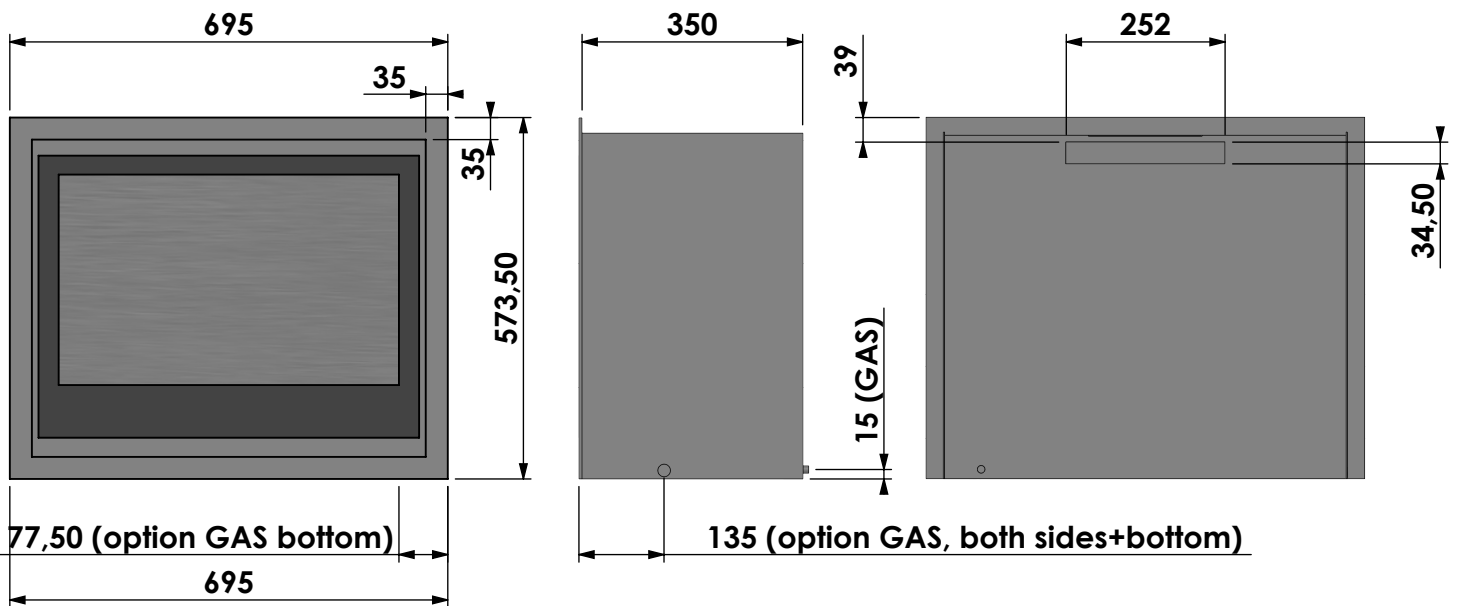

U.K. only !

bellfires

Barbas Bellfires B.V.
Hallenstraat 17
5531 AB Bladel
The Netherlands
www.barbasbellfires.com

Name: **Unica 2-70 Unlined flue- Back opening 35mm**

Modifications reserved

Projection:

American

Scale:

1:12

Version:

1

Unit:

mm