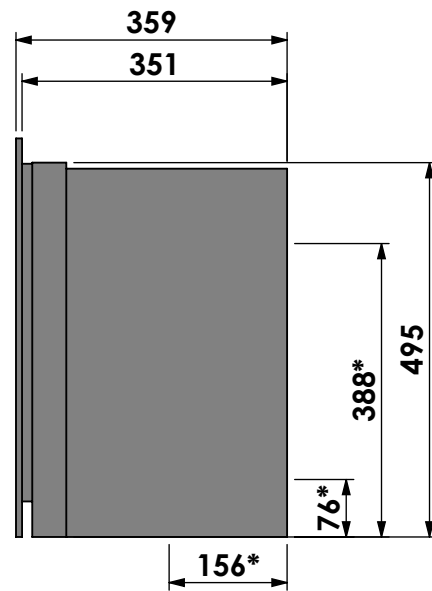

* = optional flue gas outlet $\varnothing 150$ mm
** = optional air inlet $\varnothing 125$ mm

barbas

Barbas Bellfires B.V.
Hallenstraat 17
5531 AB Bladel
The Netherlands
www.barbasbellfires.com

Name: **Unilux-6 75 classic frame**

Modifications reserved

Scale: **1:10**
Unit: **mm**

Version: **0**