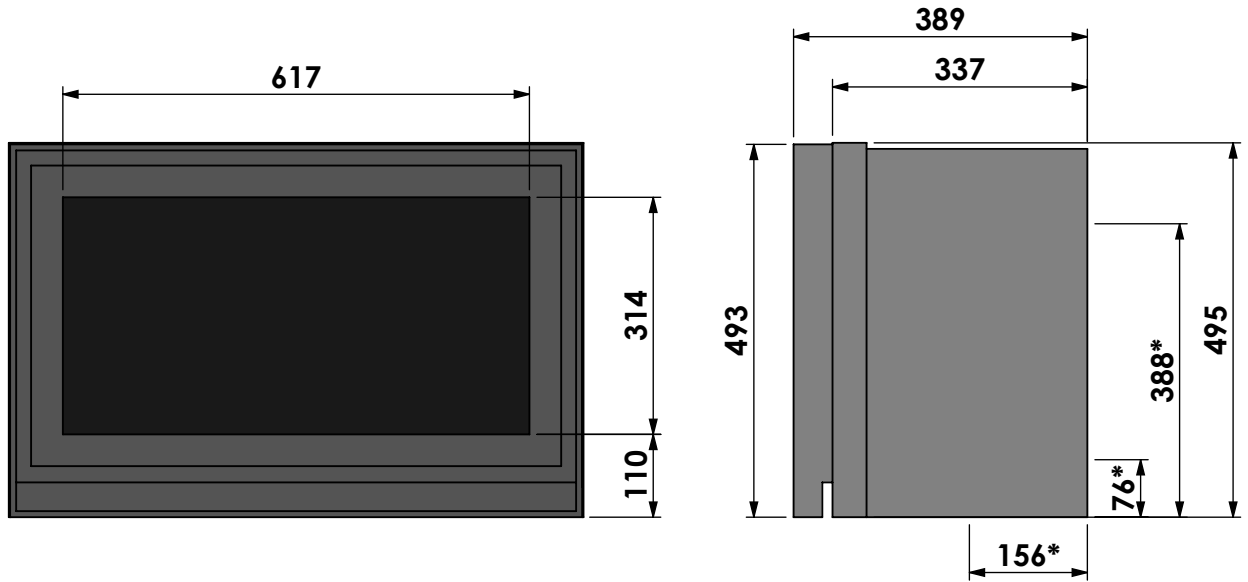

* = optional flue gas outlet $\varnothing 150$ mm
** = optional air inlet $\varnothing 125$ mm

barbas

Barbas Bellfires B.V.
Hallenstraat 17
5531 AB Bladel
The Netherlands
www.barbasbellfires.com

Name: **Unilux-6 75 insert frame**

Modifications reserved

Scale: **1:10**
Unit: **mm**

Version: **0**