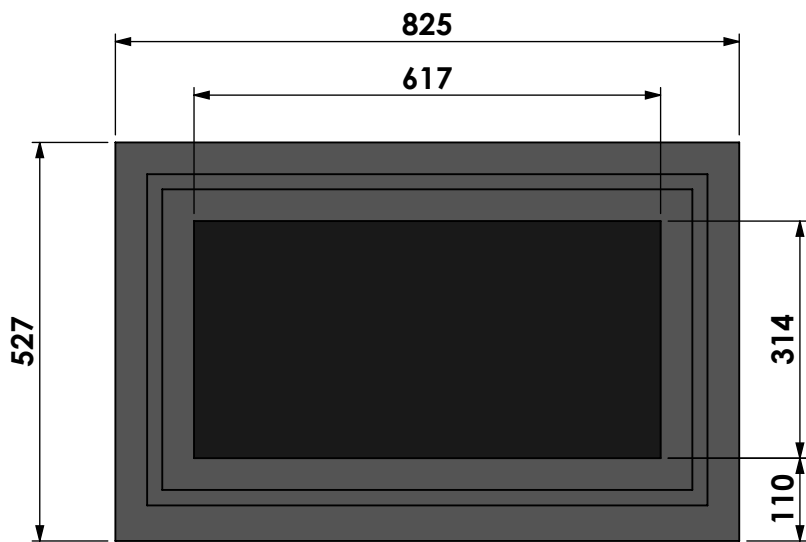

* = optional flue gas outlet $\varnothing 150$ mm
** = optional air inlet $\varnothing 125$ mm

barbas

Barbas Bellfires B.V.
Hallenstraat 17
5531 AB Bladel
The Netherlands
www.barbasbellfires.com

Name: **Unilux-6 75 classic frame**

Modifications reserved

Scale: **1:10**
Unit: **mm**

Version: **0**