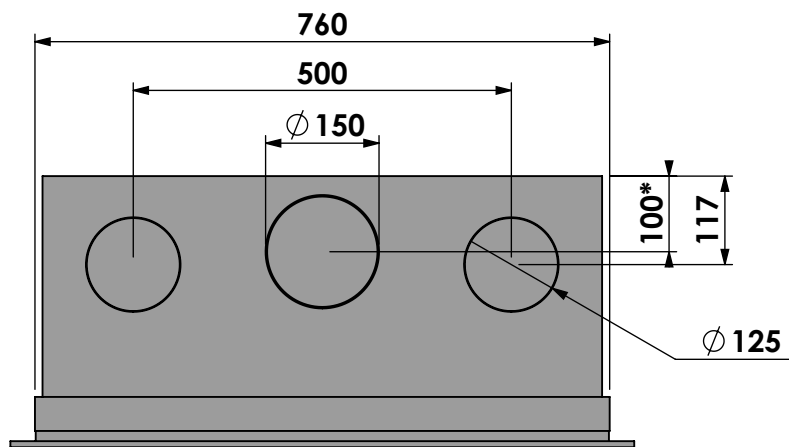

* = optional flue gas outlet $\varnothing 150$ mm
** = optional air inlet $\varnothing 125$ mm

barbas

Barbas Bellfires B.V.
Hallenstraat 17
5531 AB Bladel
The Netherlands
www.barbasbellfires.com

Name: **Unilux-6 75 classic frame**

Modifications reserved

Scale: **1:10**
Unit: **mm**

Version: **0**