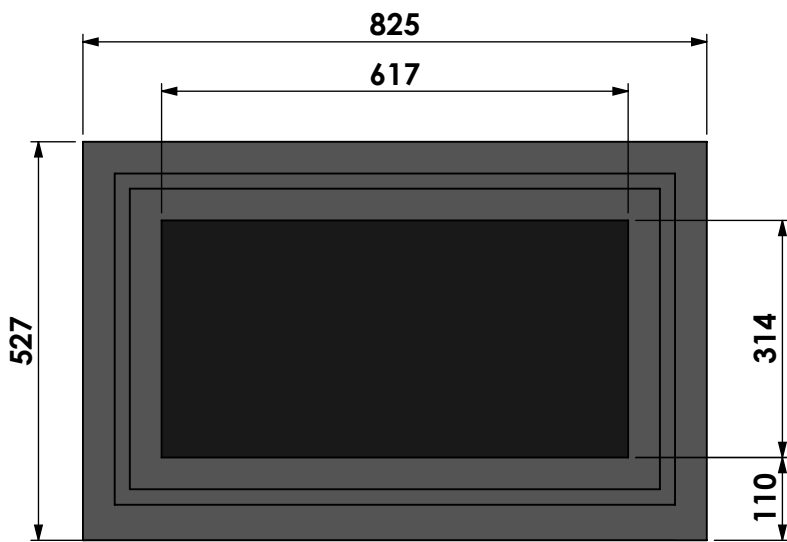

* = optional air inlet $\varnothing$ 125 mm

barbas

Barbas Bellfires B.V.
Hallenstraat 17
5531 AB Bladel
The Netherlands
www.barbasbellfires.com

Name: **Unilux-6 75 45' classic frame**

Modifications reserved

Scale: **1:10**
Unit: **mm**

Version: **0**