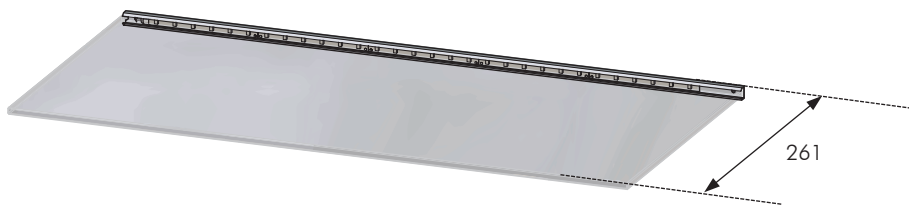

# Profils aluminium bandeau LED. *Aluminium profiles with LED strip.*

Instructions de montage  
*Mounting instructions*

Réf : HAPT60 / HAPT120  
N° AR : .....