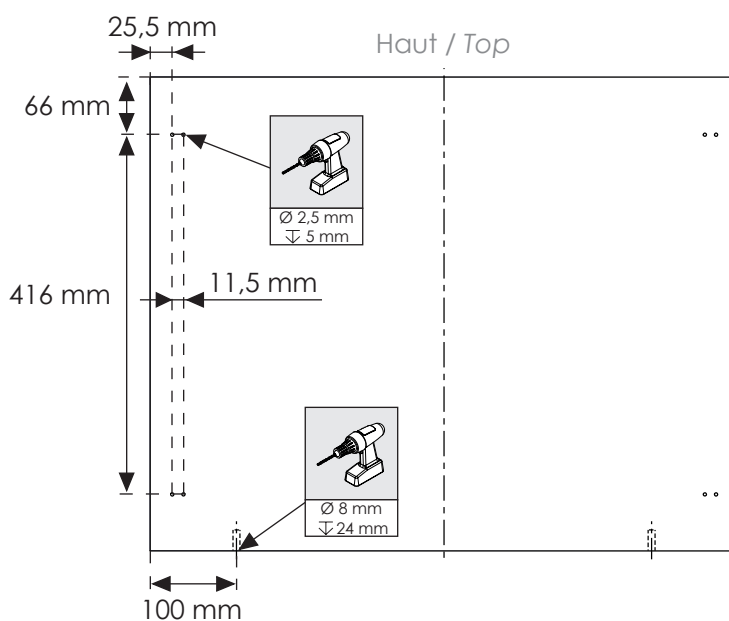

1 Perçage des panneaux / Panel drilling