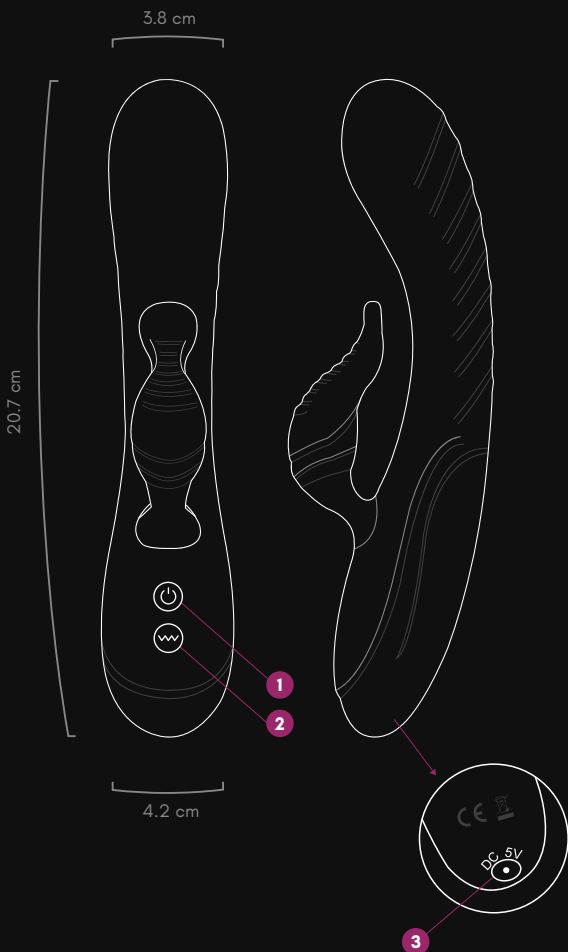

Garantie

90 jours

Des questions?

Contactez-nous à contacte@justalittlefun.com

User manual

Instructions

- Turn it on: Long press the power button  **1** for 3 seconds.
- Short press  **2** to switch among the 10 vibration modes.
- Turn it off: Long press the power button  **1** button for 3 seconds.

Additional information

Dimensions

DILDO

Length: 13 cm

Width: 3,5 cm

Circumference : 12 cm

CLITORIS STIMULATOR

Width: 2 cm