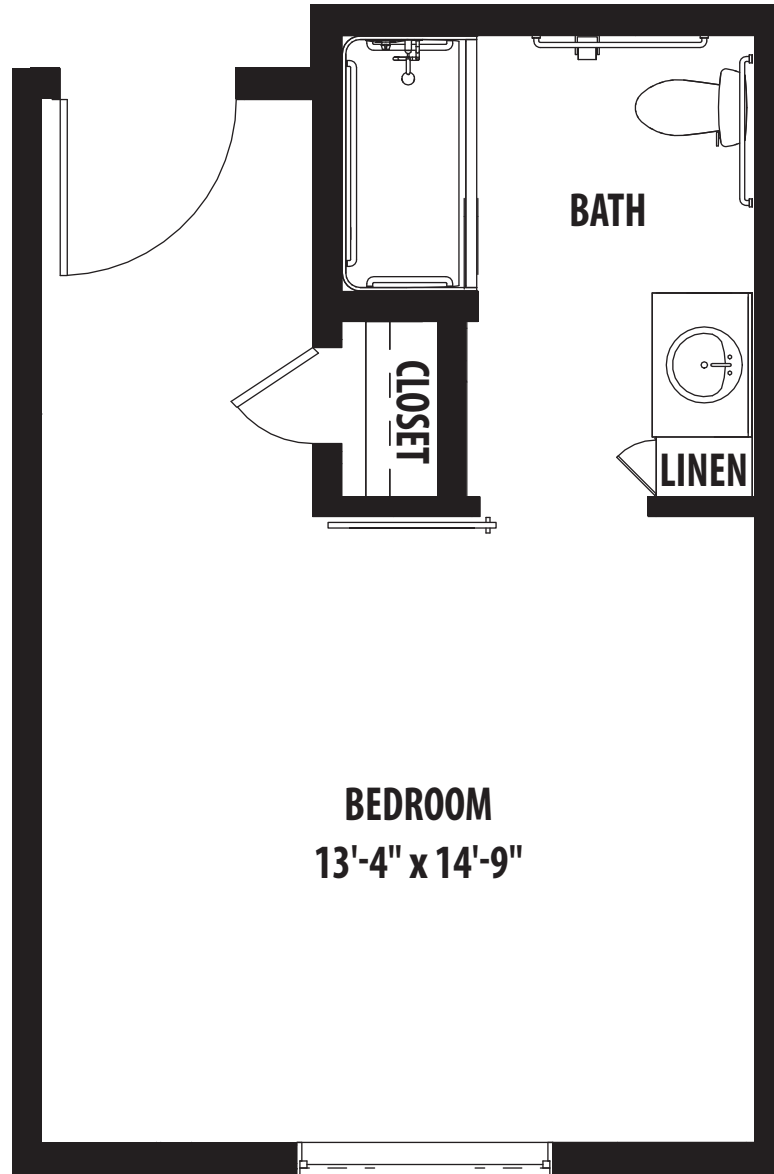

SKILLED NURSING DELUXE

334 SQ. FT.

1/4" SCALE - DIMENSIONS SUBJECT TO CHANGE
SQUARE FOOTAGE IS APPROXIMATE