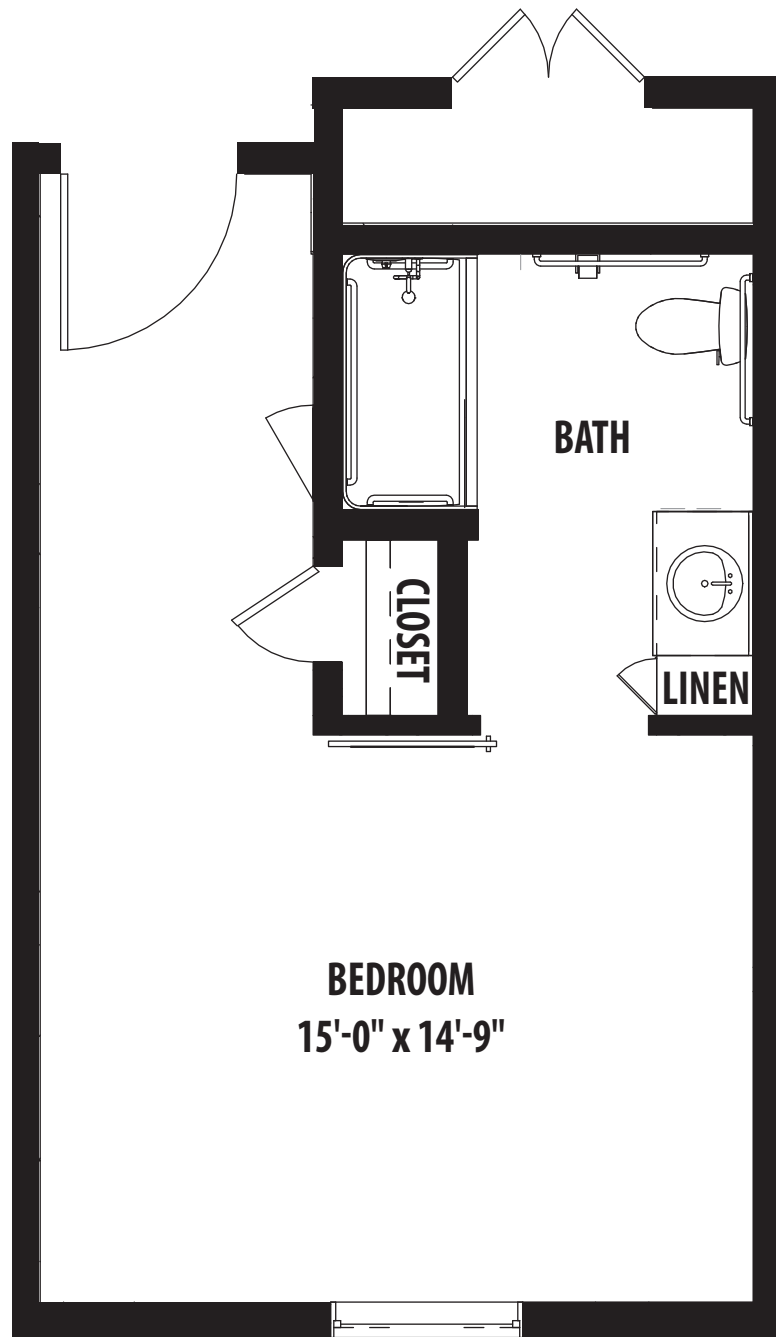

**SKILLED NURSING PREMIUM**  
361 SQ. FT.

1/4" SCALE - DIMENSIONS SUBJECT TO CHANGE  
SQUARE FOOTAGE IS APPROXIMATE