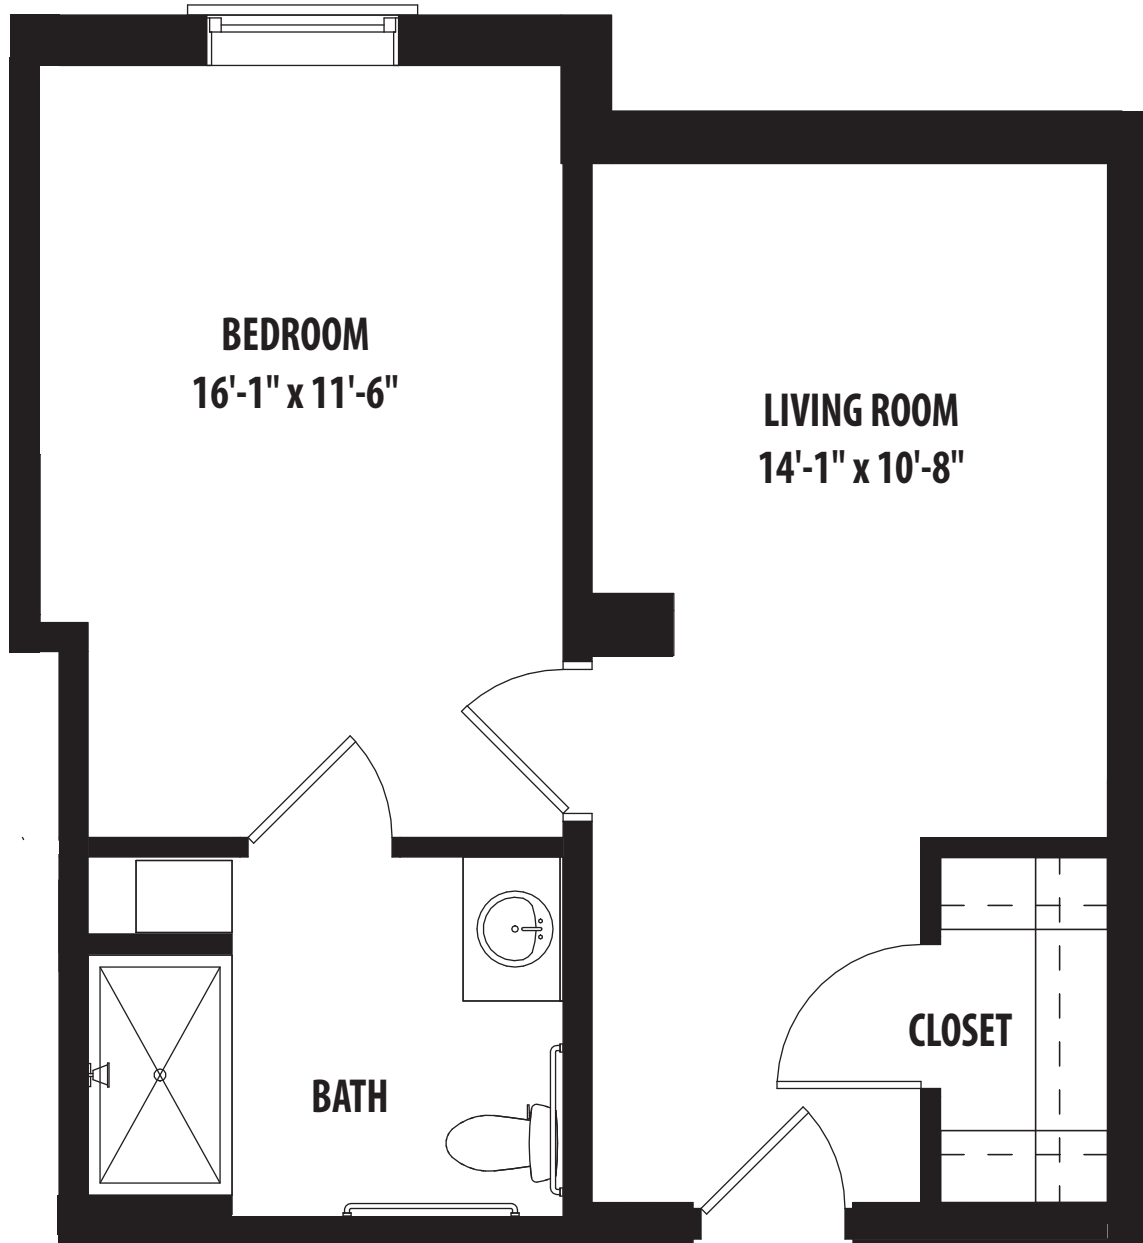

MEMORY SUPPORT ONE-BEDROOM DELUXE 'B'
455 SQ. FT. - 512 SQ. FT.

1/4" SCALE - DIMENSIONS SUBJECT TO CHANGE
SQURE FOOTAGE IS APPROXIMATE