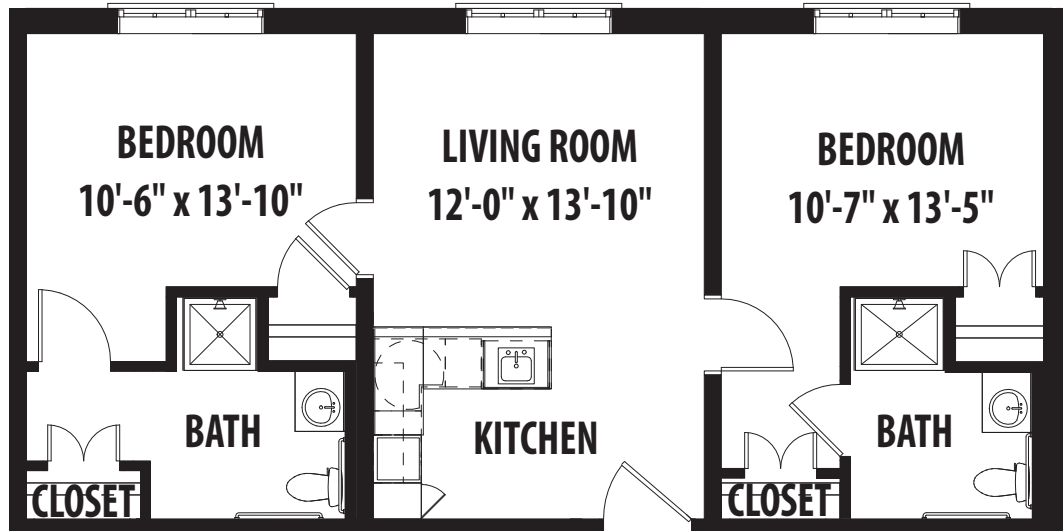

ASSISTED LIVING TWO-BEDROOM 'B'
851 SQ. FT. - 865 SQ. FT.

1/8" SCALE - DIMENSIONS SUBJECT TO CHANGE
SQUARE FOOTAGE IS APPROXIMATE