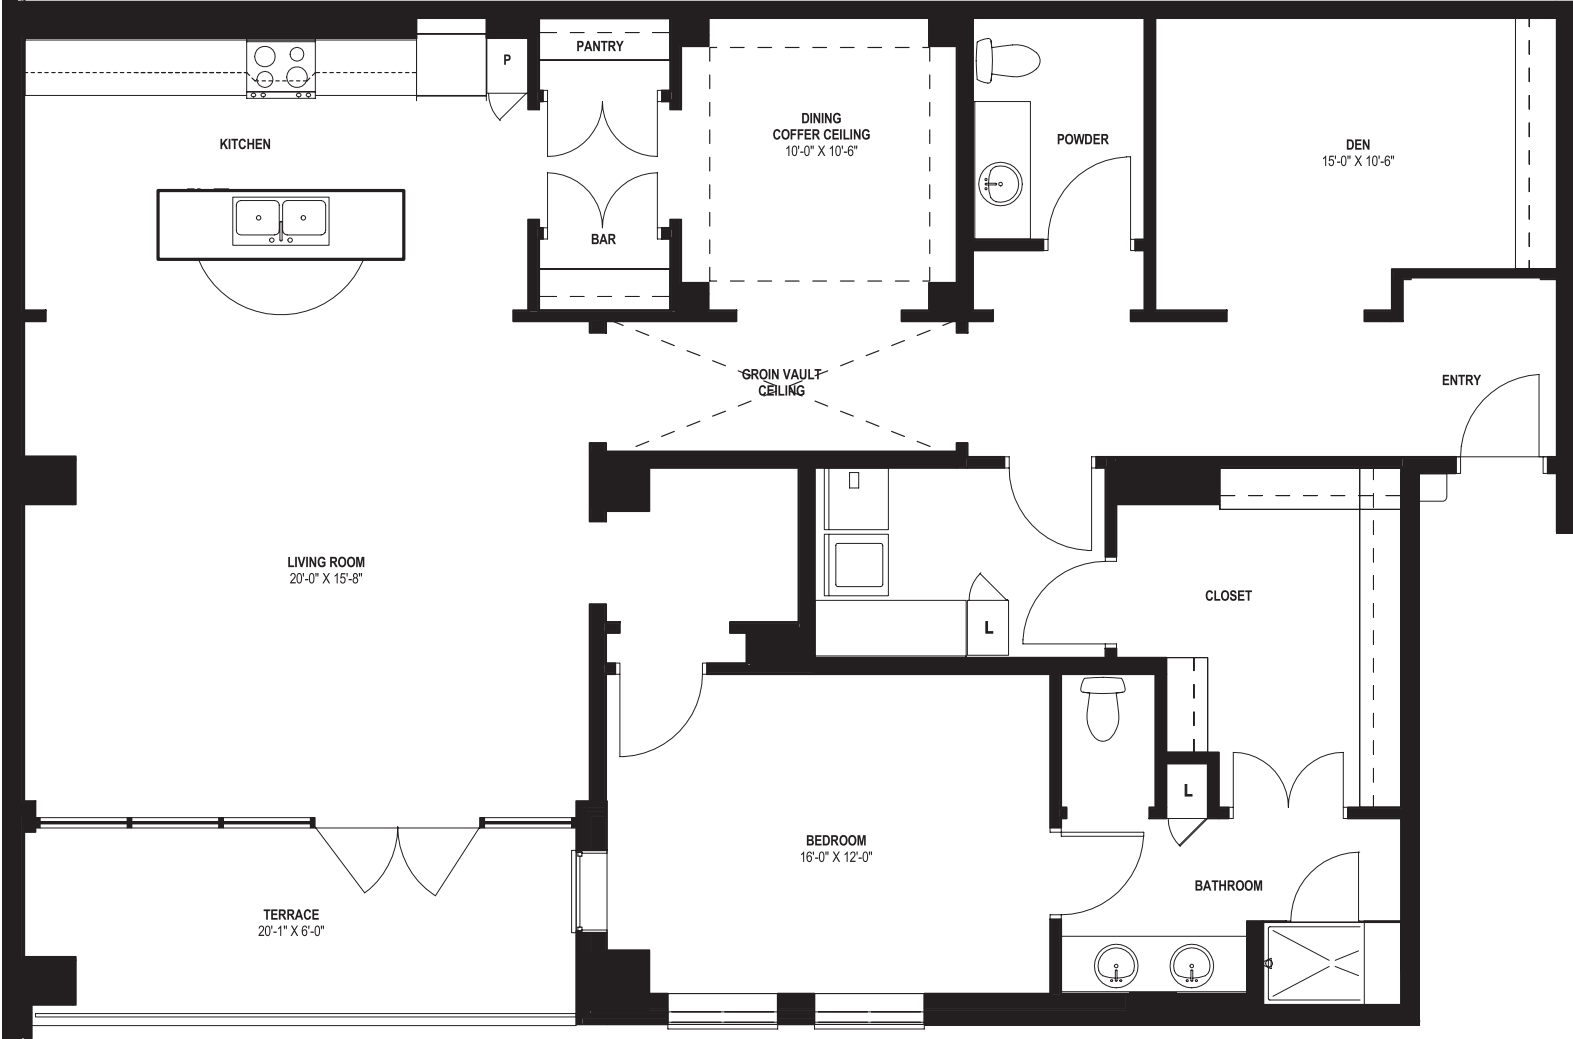

KENSINGTON TOWER TRADITIONAL

1BR/1.5BA | 930 SQFT.

(Actual room dimensions may vary slightly.)

KENSINGTON TOWER SELECT

1BR/1BA | 1,145 SQFT.

(Actual room dimensions may vary slightly.)

KENSINGTON TOWER CUSTOM

1BR/1.5BA & DEN | 1,700 SQFT.

(Actual room dimensions may vary slightly.)

WINCHESTER TOWER SPECIAL

2BR/2BA | 1,160 SQFT.

(Actual room dimensions may vary slightly.)

WINCHESTER TOWER TRADITIONAL

2BR/2BA & DEN

1,350 SQFT.

(Actual room dimensions may vary slightly.)

WINCHESTER TOWER SELECT

2BR/2.5BA | 1,480 SQFT.

(Actual room dimensions may vary slightly.)