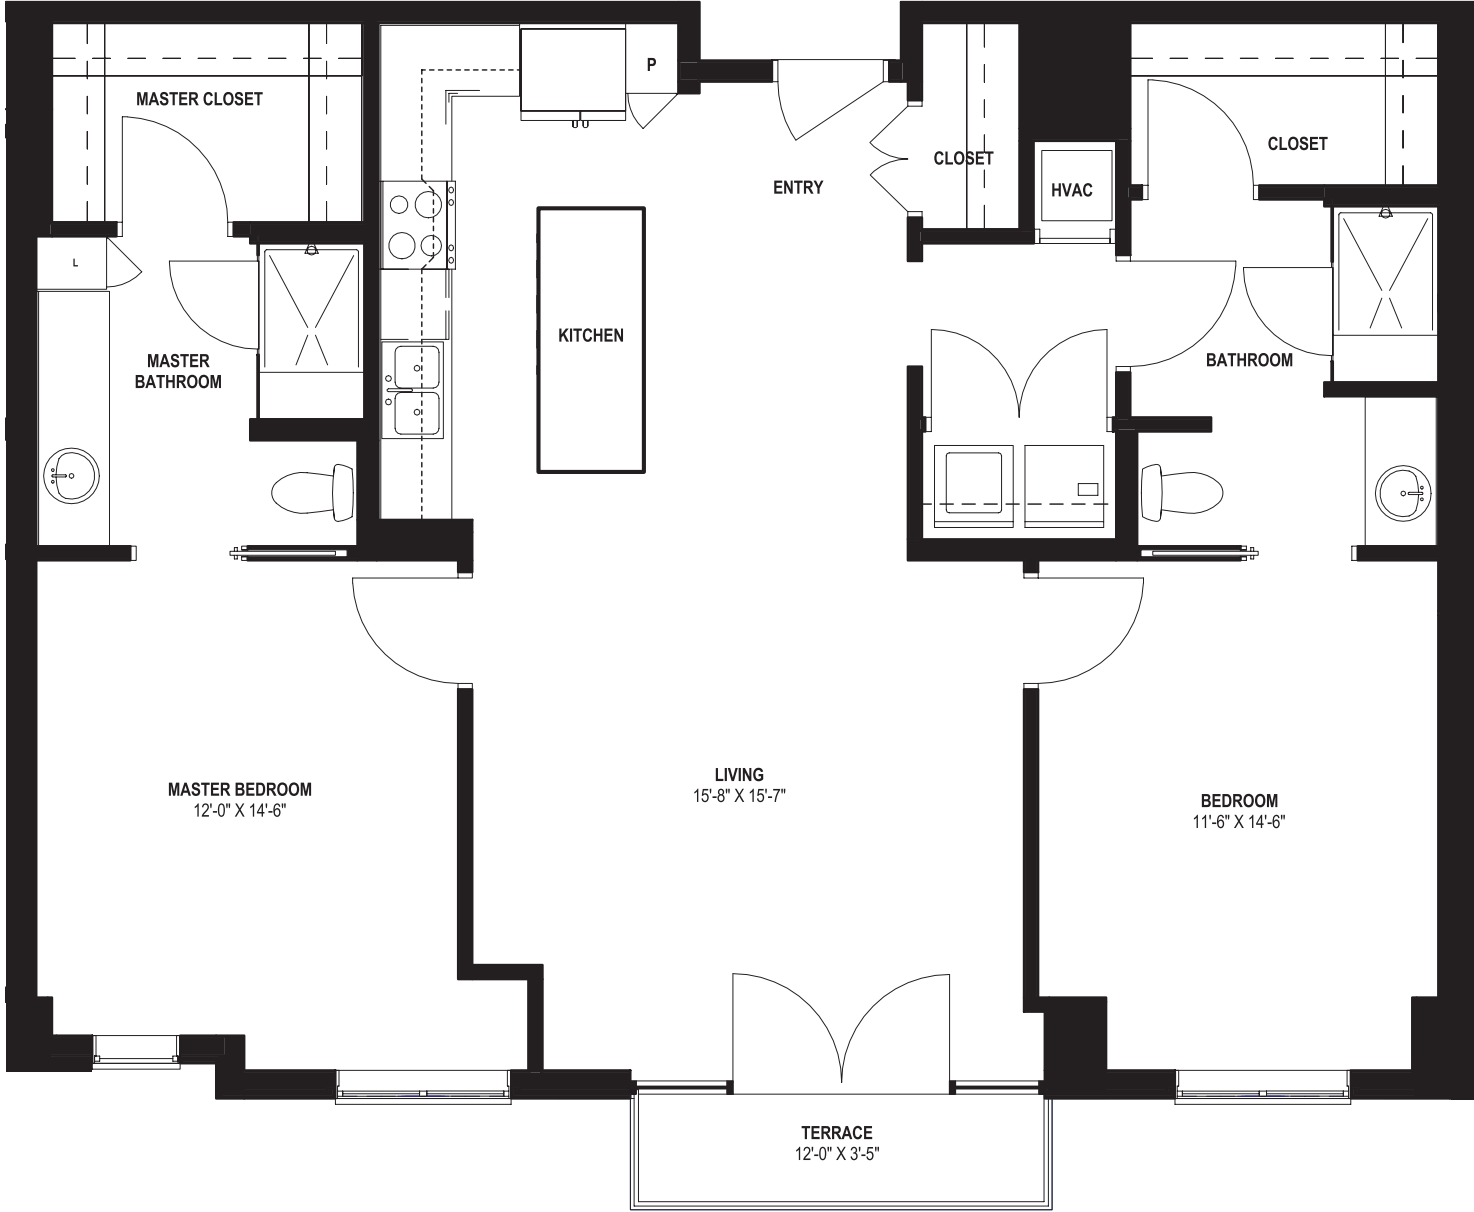

KENSINGTON TOWER TRADITIONAL

1BR/1.5BA | 930 SQFT.

(Actual room dimensions may vary slightly.)

KENSINGTON TOWER SELECT

1BR/1BA | 1,145 SQFT.

(Actual room dimensions may vary slightly.)

KENSINGTON TOWER CUSTOM

1BR/1.5BA & DEN | 1,700 SQFT.

(Actual room dimensions may vary slightly.)

WINCHESTER TOWER SPECIAL

2BR/2BA | 1,160 SQFT.

(Actual room dimensions may vary slightly.)

WINCHESTER TOWER TRADITIONAL

2BR/2BA & DEN

1,350 SQFT.

(Actual room dimensions may vary slightly.)

WINCHESTER TOWER SELECT

2BR/2.5BA | 1,480 SQFT.

(Actual room dimensions may vary slightly.)