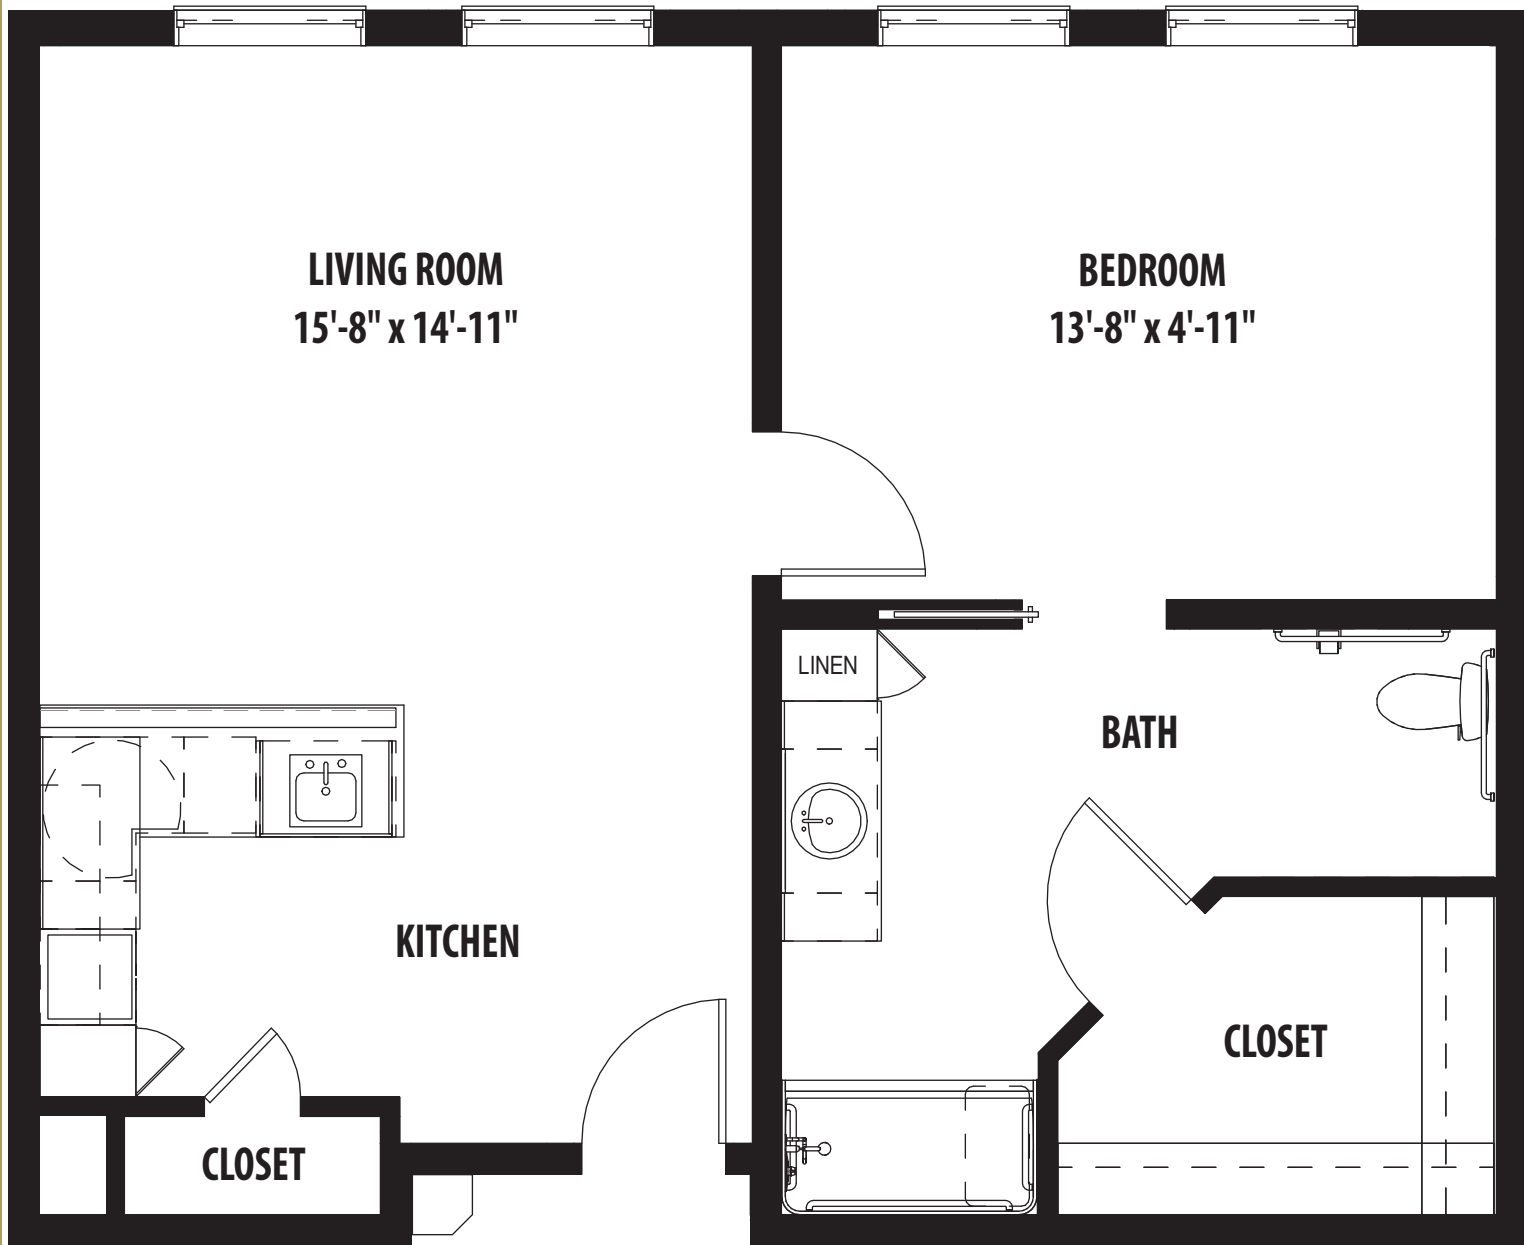

**ASSISTED LIVING ONE-BEDROOM 'A'**  
725 SQ. FT. - 788 SQ. FT.

1/4" SCALE - DIMENSIONS SUBJECT TO CHANGE  
SQUARE FOOTAGE IS APPROXIMATE