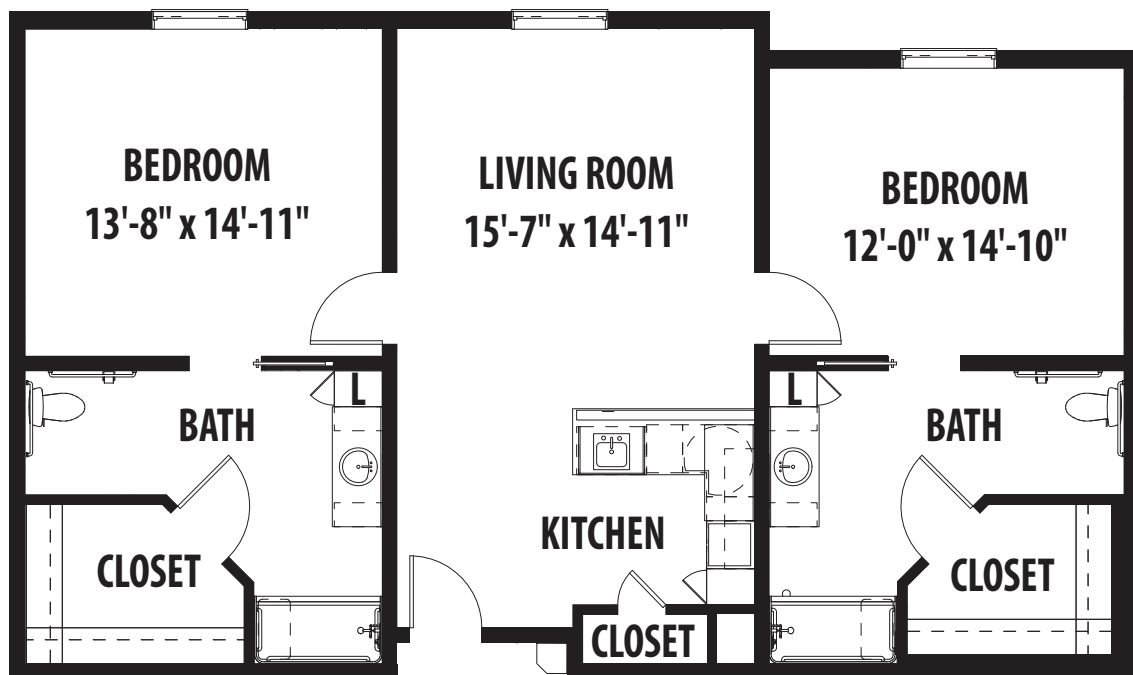

**ASSISTED LIVING TWO-BEDROOM 'A'**  
1,166 SQ. FT.

1/8" SCALE - DIMENSIONS SUBJECT TO CHANGE  
SQUARE FOOTAGE IS APPROXIMATE