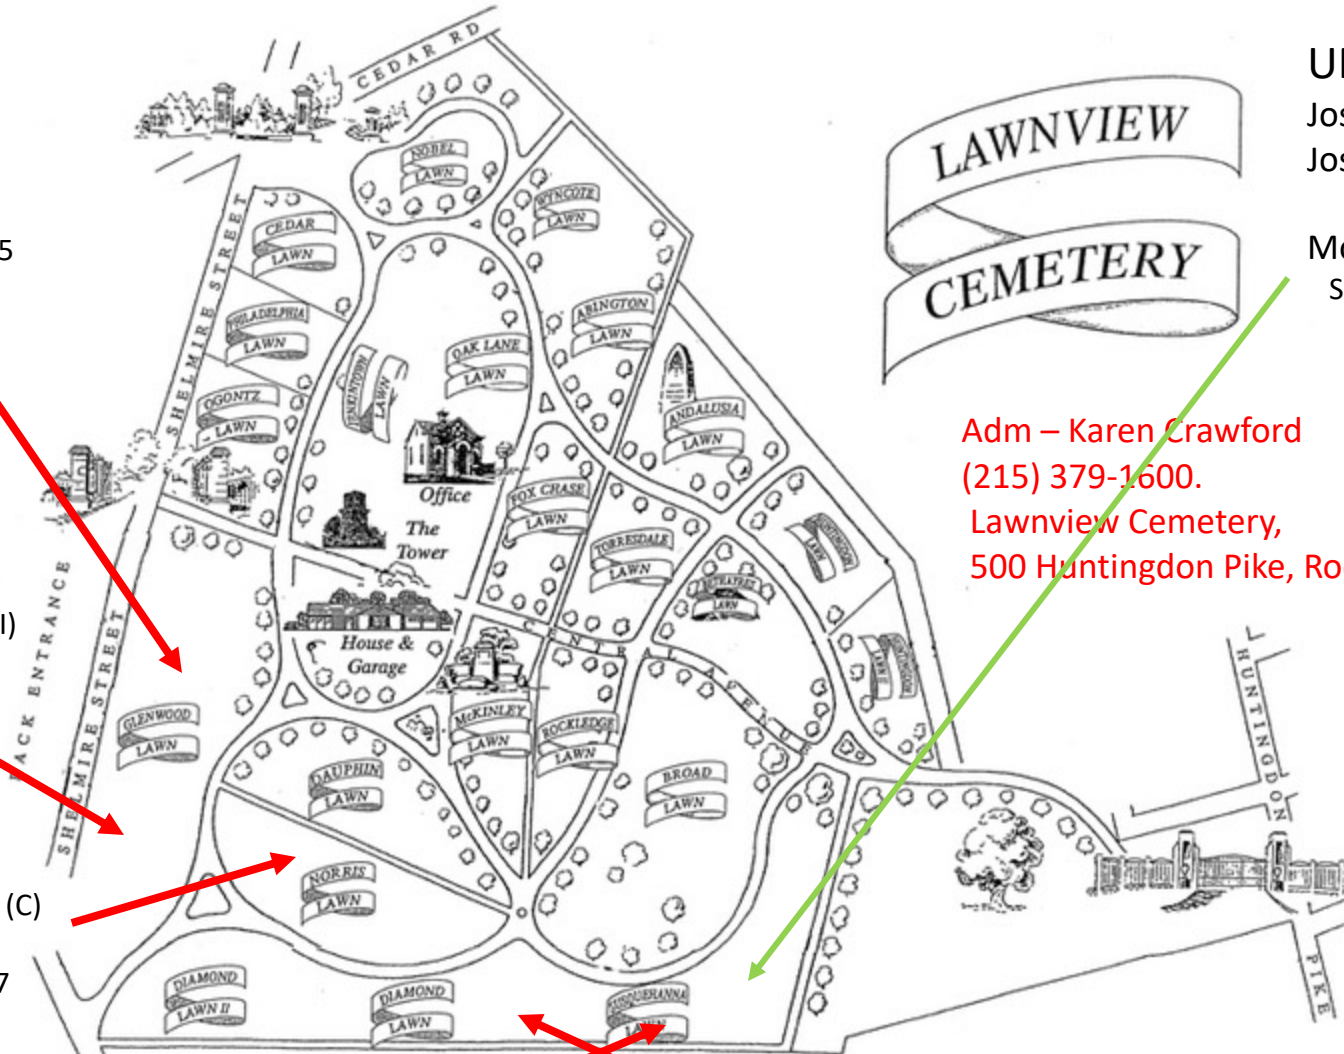

# LAWNVIEW GRAVE LOCATIONS

Pvt John Clopp  
Glenwood 5 -35

**UNKNOWNNS**  
Joseph Zane (G)  
Joseph McIntosh (K)

Moses Wray (A)  
Susquehanna 70 - 50

Adm – Karen Crawford  
(215) 379-1600.  
Lawnview Cemetery,  
500 Huntingdon Pike, Rockledge, PA 19046

Pvt Andrew Gross (I)  
Glenwood 58 - 3

Pvt Frederick Funk (C)  
Norris Lawn Area  
Section 27 Grave 27

Pvt Joseph Dunbar Susquehanna 39 – 18  
Pvt Robert Doak Susquehanna 53 – 8  
Pvt John Hamilton Susquehanna 18-73  
Pvt Richard Hamilton Susquehanna 18 -73