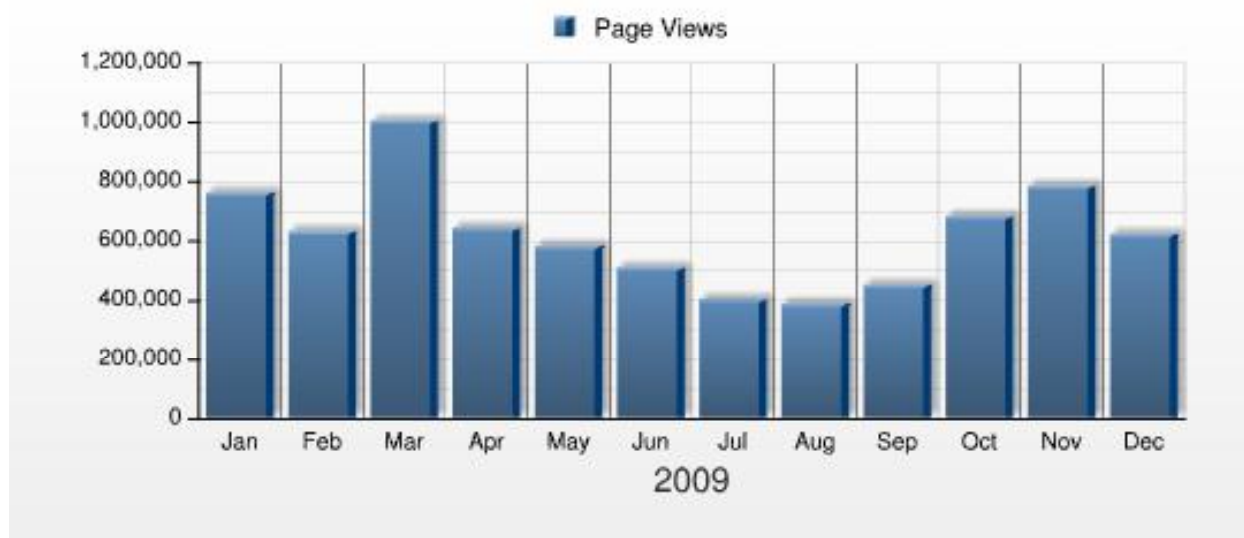

This report shows the number of visits to your web site during the selected period.

Month	Visits	%
2009 January	289,631	9.71%
2009 February	248,788	8.34%
2009 March	414,773	13.91%
2009 April	256,542	8.60%
2009 May	238,974	8.01%
2009 June	213,254	7.15%
2009 July	169,359	5.68%
2009 August	160,802	5.39%
2009 September	193,418	6.49%
2009 October	259,895	8.72%
2009 November	291,860	9.79%
2009 December	244,622	8.20%
Total	2,981,918	100.00%

This report shows the number of times your web pages were viewed during the selected period.

Month	Page Views
2009 January	760,825
2009 February	632,072
2009 March	1,002,952
2009 April	642,467
2009 May	581,208
2009 June	508,588
2009 July	402,113
2009 August	387,294
2009 September	450,134
2009 October	681,669
2009 November	784,061
2009 December	621,937
Total	7,455,320