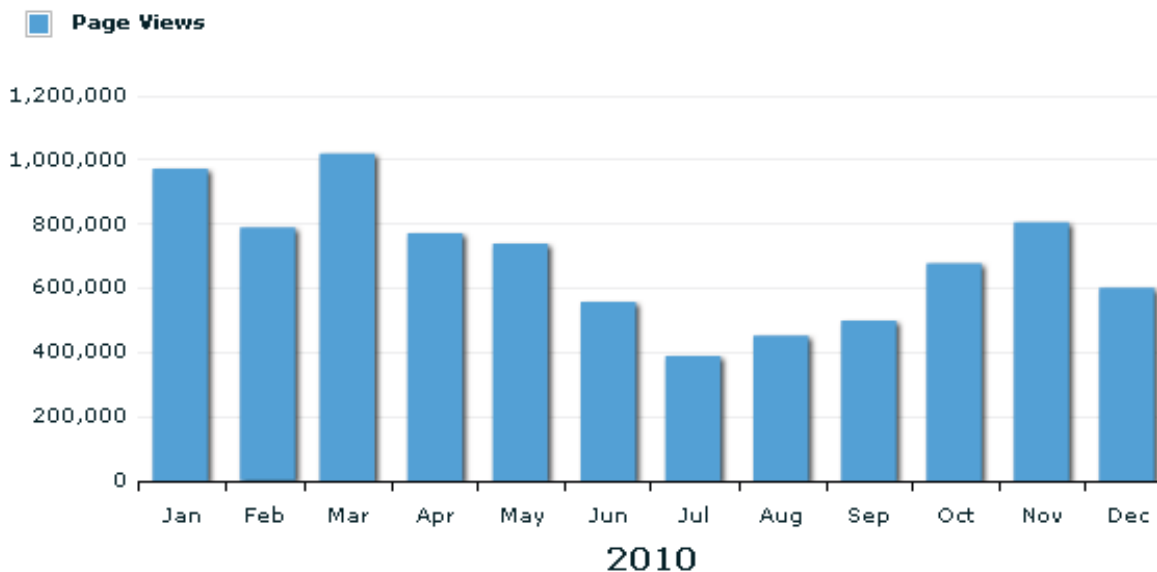

This report shows the number of visits to your web site during the selected period.

Month	Visits	%
2010 January	374,839	11.37%
2010 February	310,396	9.42%
2010 March	407,676	12.37%
2010 April	306,328	9.29%
2010 May	303,264	9.20%
2010 June	233,695	7.09%
2010 July	159,196	4.83%
2010 August	183,998	5.58%
2010 September	203,047	6.16%
2010 October	260,227	7.90%
2010 November	309,780	9.40%
2010 December	243,289	7.38%
Total	3,295,735	100.00%

Page Views

This report shows the number of times your web pages were viewed during the selected period.

Month	Page Views
2010 January	973,530
2010 February	788,815
2010 March	1,019,260
2010 April	771,977
2010 May	740,080
2010 June	558,280
2010 July	389,244
2010 August	452,725
2010 September	498,828
2010 October	678,080
2010 November	806,464
2010 December	601,378
Total	8,278,661