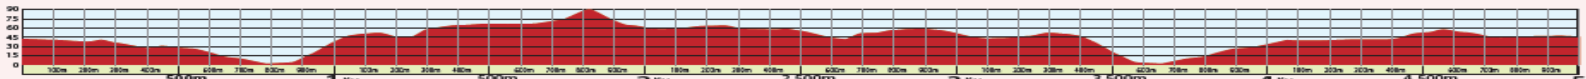

UNIVERSITY OF WISCONSIN BADGER CROSS COUNTRY

Thomas Zimmer Championship Cross Country Course at University Ridge

SLIDE RIGHT TO FOLLOW COURSE →