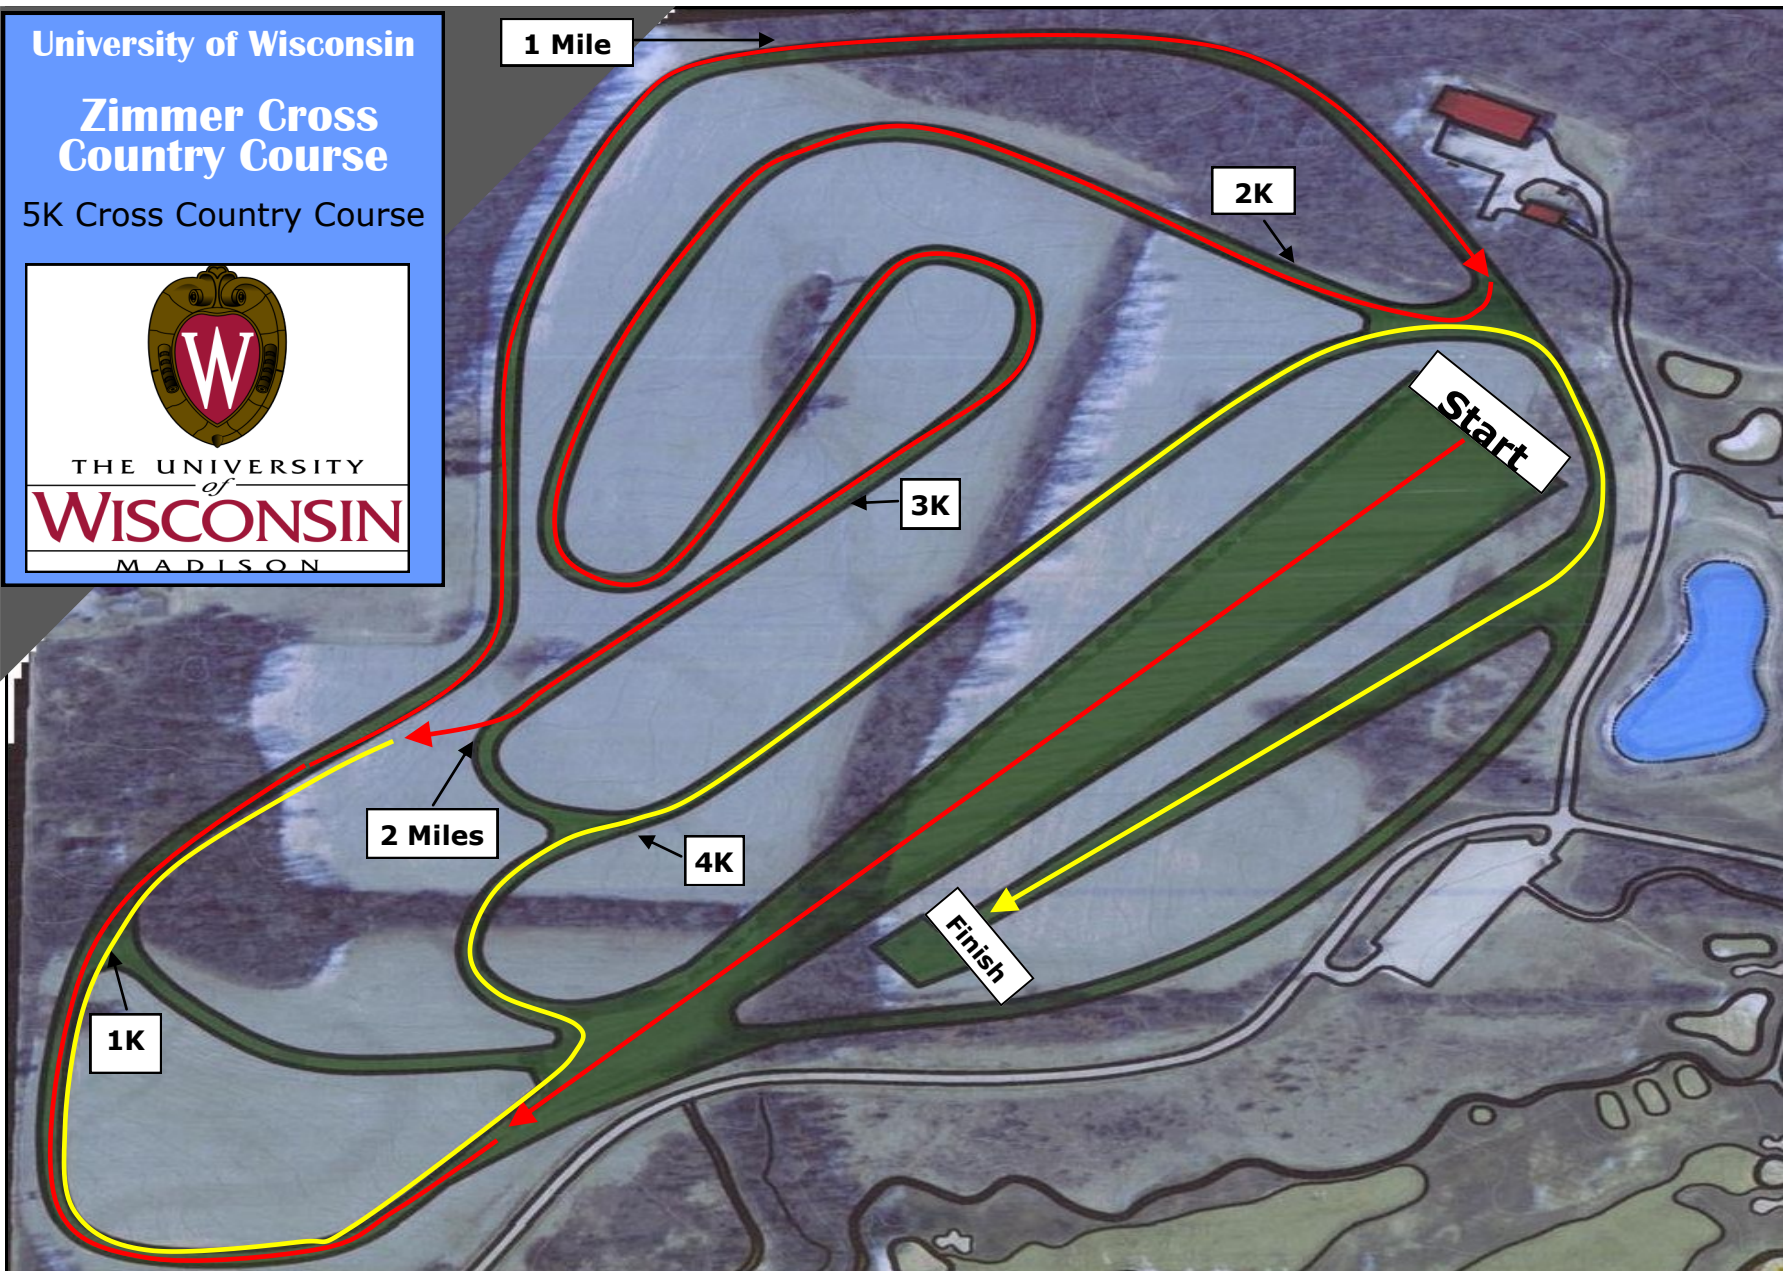

University of Wisconsin

Zimmer Cross Country Course

5K Cross Country Course

THE UNIVERSITY
of
WISCONSIN
MADISON

5Km COURSE

UNIVERSITY OF WISCONSIN BADGER CROSS COUNTRY

Thomas Zimmer Championship Cross Country Course at University Ridge

5Km COURSE