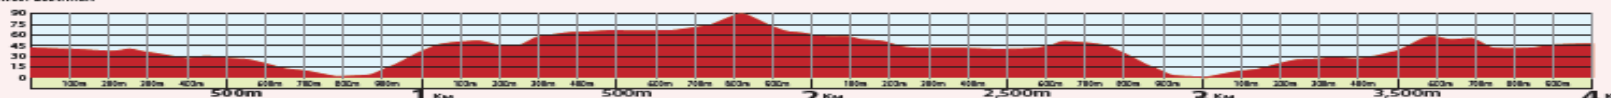

41 40 39 38 36 39 33 30 27 30 27 36 20 12 9 5 2 0 1 3 5 17 25 36 47 49 50 45 46 55 62 63 62 65 66 66 65 68 72 83 90 81 72 66 58 56 53 48 43 40 41 41 38 37 38 40 50 40 47 36 25 17 5 31 0 2 5 0 12 20 26 27 30 29 32 38 50 60 56 58 45 44 44 45 46 47

SLIDE RIGHT TO FOLLOW COURSE