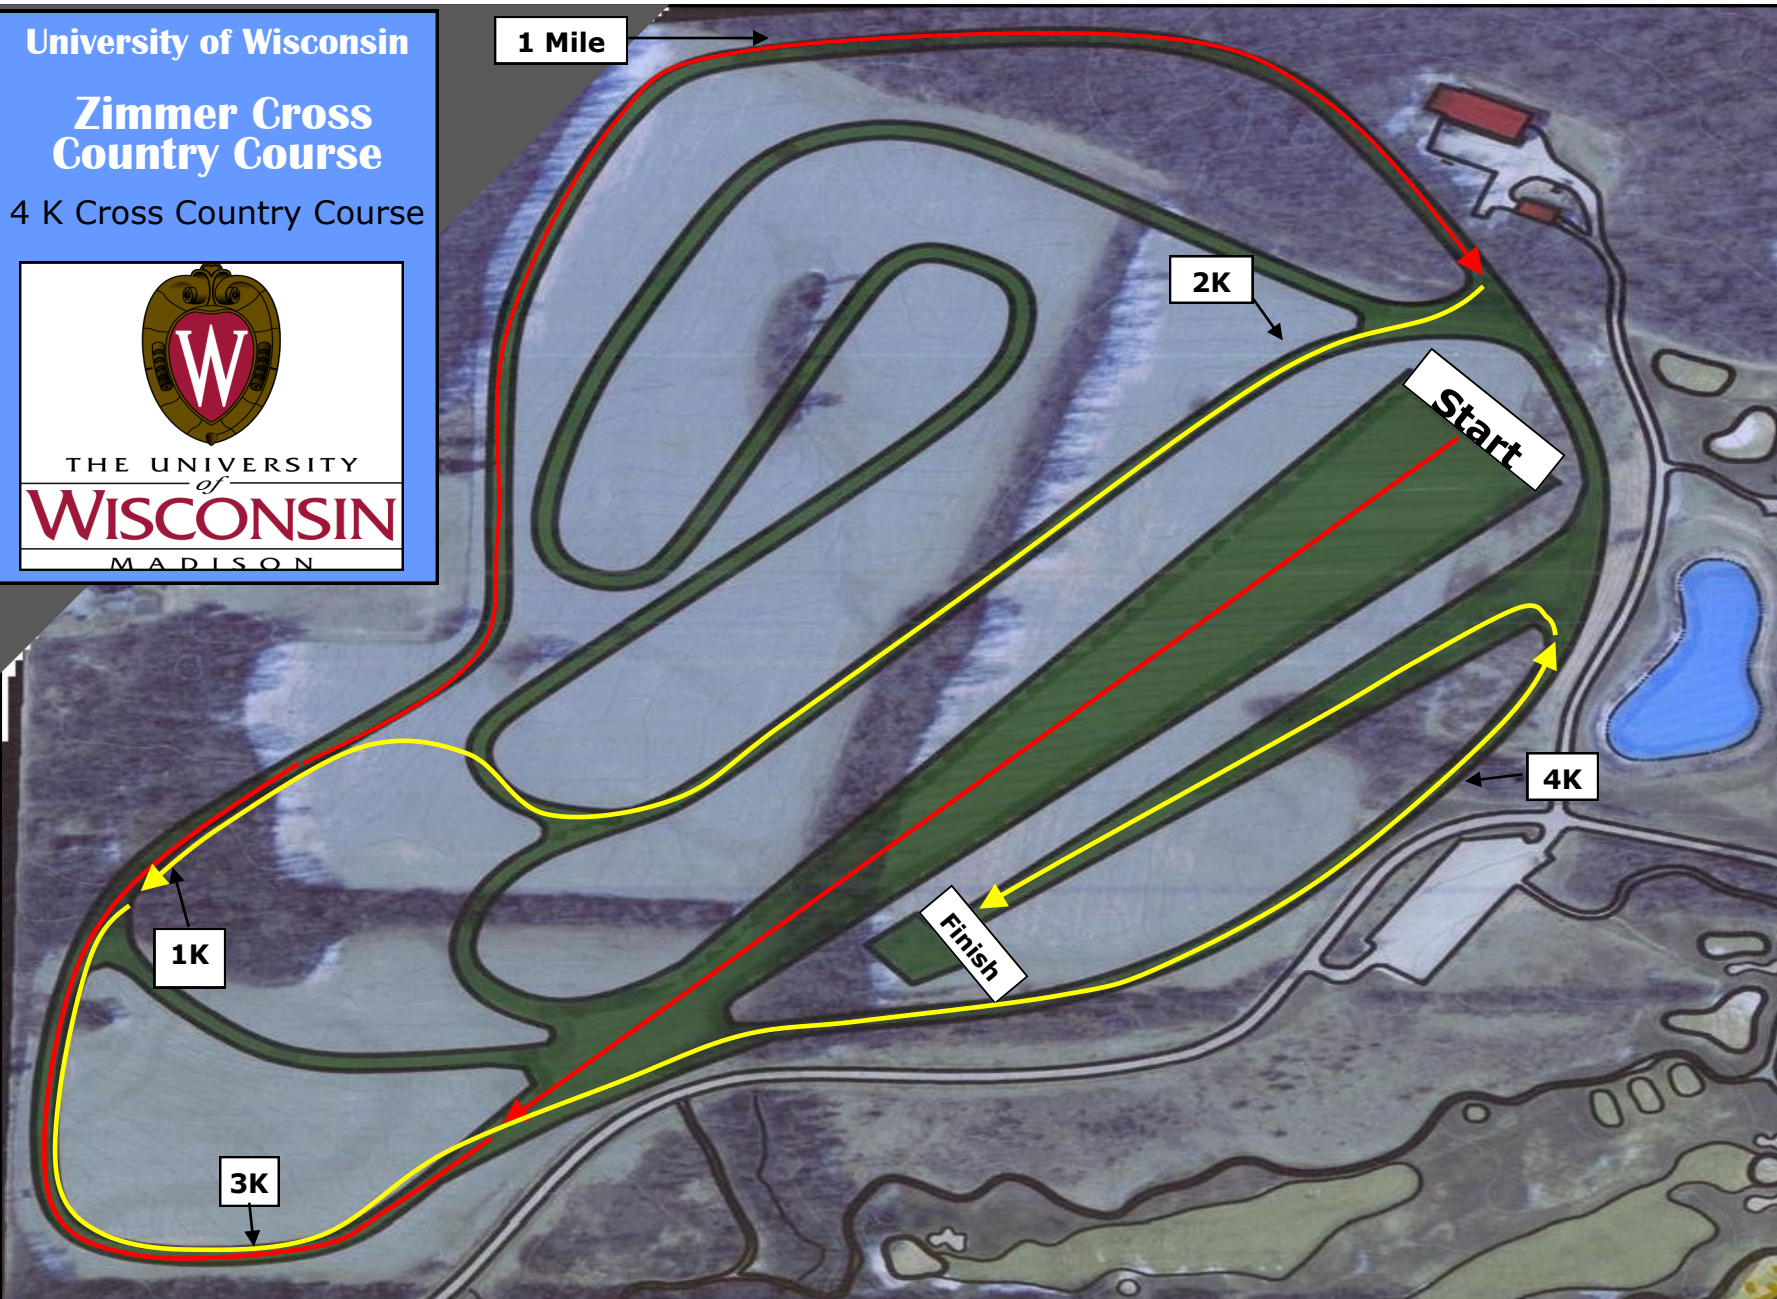

University of Wisconsin

Zimmer Cross Country Course

4 K Cross Country Course

THE UNIVERSITY
of
WISCONSIN
MADISON

4Km COURSE

UNIVERSITY OF WISCONSIN BADGER CROSS COUNTRY

4Km COURSE

Thomas Zimmer Championship Cross Country Course at University Ridge