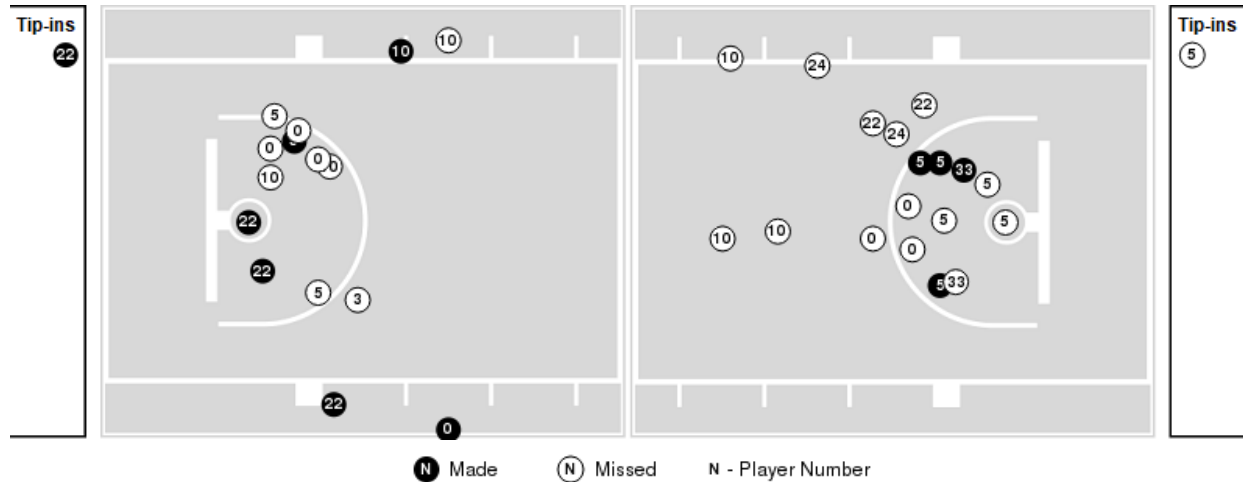

Blow Up Chart

● Made ○ Missed N - Player Number

San Diego	M/A	%
Field Goals	16/52	31
2 Points	13/42	31
3 Points	3/10	30
Free Throws	17/18	94

San Diego	M/A	%
Points in the Paint	14 (7 / 27)	26
Fast Break Points	10 (9/9)	100
Second Chance Points	12 (8/14)	57
Effective FG%	34