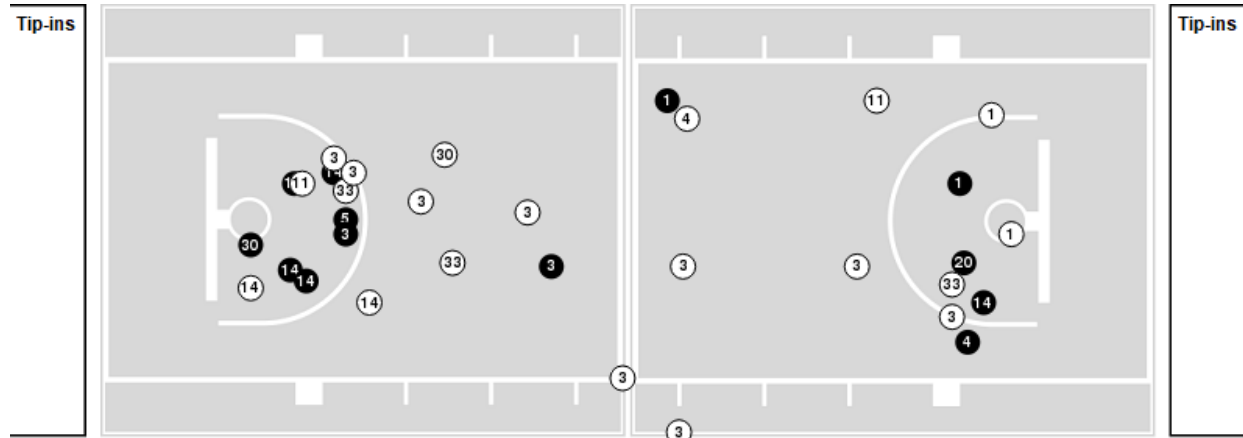

Blow Up Chart

● Made ○ Missed N - Player Number

Pacific	M/A	%
Field Goals	21/63	33
2 Points	18/48	38
3 Points	3/15	20
Free Throws	6/9	67

Pacific	M/A	%
Points in the Paint	26 (13 / 31)	42
Fast Break Points	13 (7/8)	88
Second Chance Points	4 (3/7)	43
Effective FG%	36