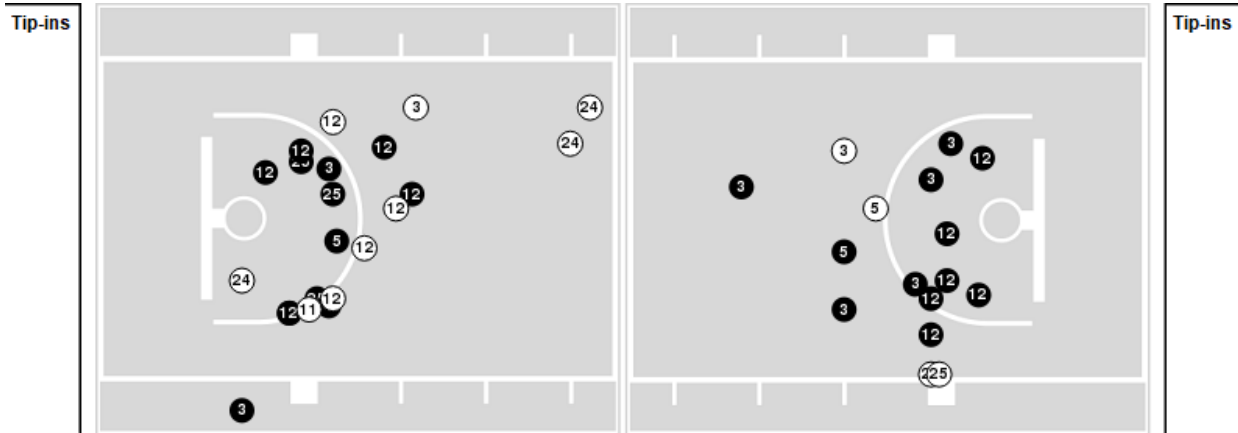

Blow Up Chart

● Made   ○ Missed   N - Player Number

BYU	M/A	%
Field Goals	33/57	58
2 Points	27/44	61
3 Points	6/13	46
Free Throws	6/6	100

BYU	M/A	%
Points in the Paint	48 (24 / 35)	69
Fast Break Points	4 (2/2)	100
Second Chance Points	4 (2/5)	40
Effective FG%	63