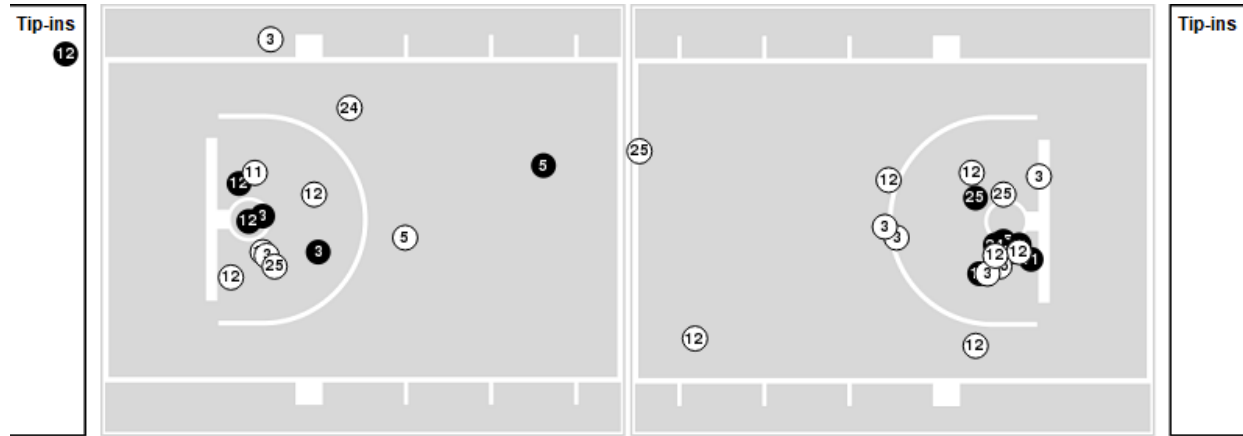

Blow Up Chart

● Made ○ Missed N - Player Number

BYU	M/A	%
Field Goals	25/60	42
2 Points	19/45	42
3 Points	6/15	40
Free Throws	7/11	64

BYU	M/A	%
Points in the Paint	26 (13 / 34)	38
Fast Break Points	7 (3/3)	100
Second Chance Points	14 (9/16)	56
Effective FG%	47