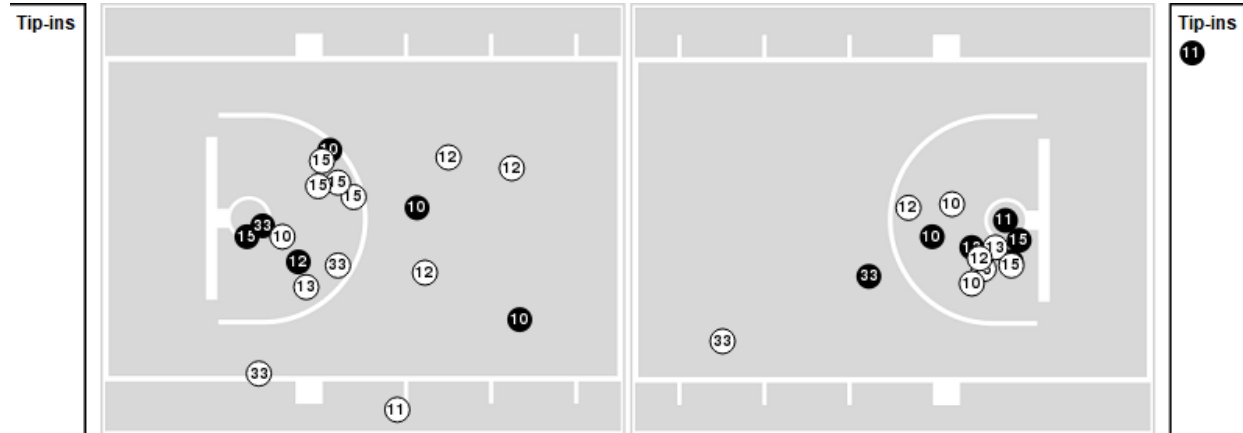

Blow Up Chart

● Made ○ Missed N - Player Number

Pepperdine	M/A	%
Field Goals	21/54	39
2 Points	16/39	41
3 Points	5/15	33
Free Throws	5/7	71

Pepperdine	M/A	%
Points in the Paint	26 (13 / 31)	42
Fast Break Points	4 (2/2)	100
Second Chance Points	12 (6/9)	67
Effective FG%	44