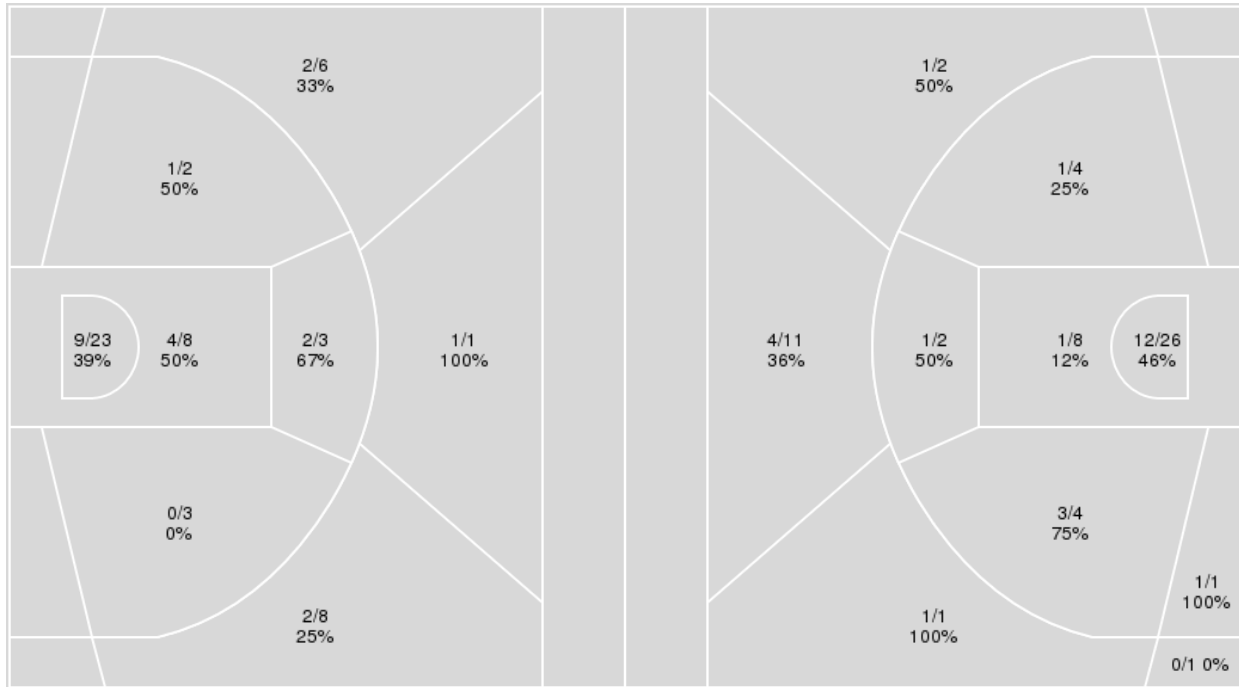

BYU at Pepperdine

01/14/23 Firestone Fieldhouse, Malibu
2022-23 Women's Basketball

Game Time: 2:00 PM
Game Duration: 1:35
Attendance: 147

Officials: Michael Price, Kaili Kimura, Brad Schmidt

{ Players => 0, 1, 2, 3, 4, 5, 10, 11, 12, 13, 15, 22, 24, 33; } FG Types => All; Results => All;

{ Players => 0, 1, 3, 4, 5, 10, 11, 12, 13, 15, 20, 21, 24, 25, 30, 31; } FG Types => All; Results => All;

Pepperdine

BYU

Pepperdine	M/A	%
Field Goals	21/54	39
2 Points	16/39	41
3 Points	5/15	33
Free Throws	5/7	71

BYU	M/A	%
Field Goals	25/60	42
2 Points	19/45	42
3 Points	6/15	40
Free Throws	7/11	64