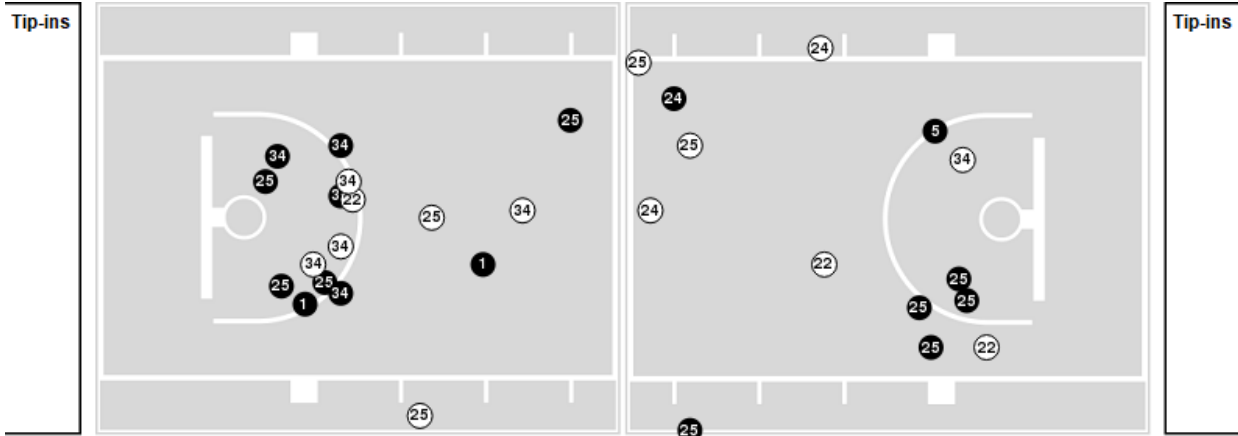

Oklahoma at BYU

11/15/22 Marriott Center, Provo
2022-23 Women's Basketball

Officials: Benny Luna, Tyler Trimble, Teresa Turner

Players => AllFG Types=>AllResults=>All

Oklahoma

All Field Goals

Blow Up Chart

● Made ○ Missed N - Player Number