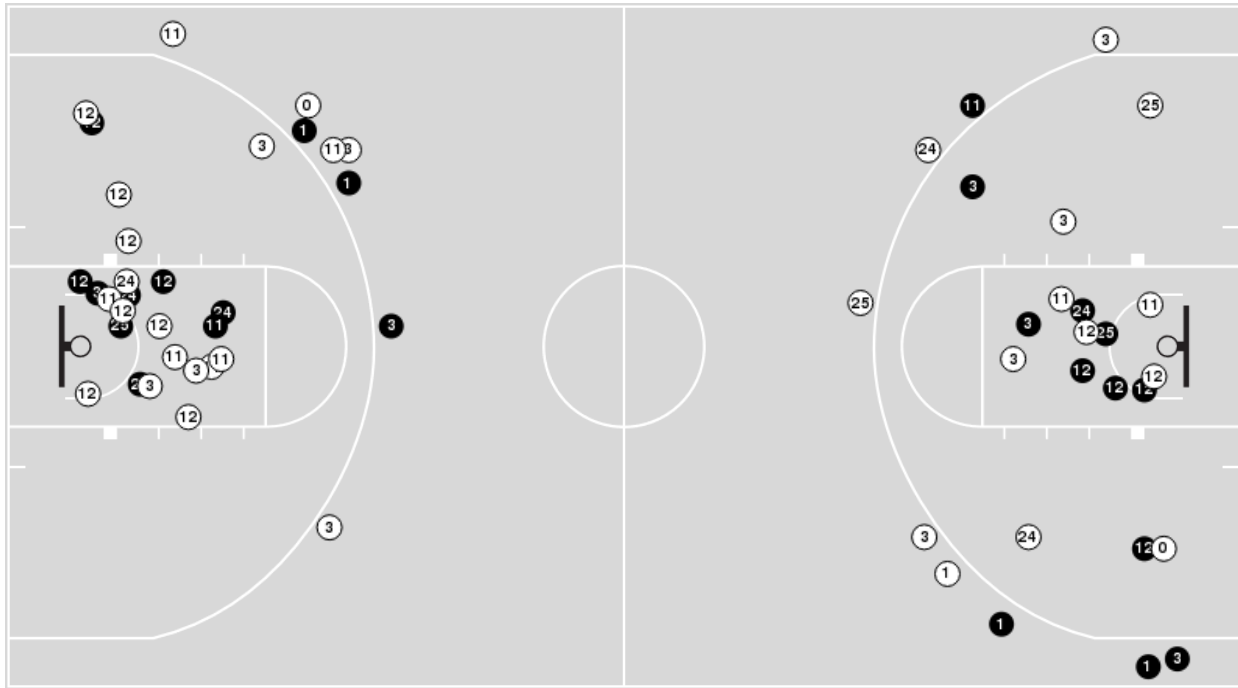

Oklahoma at BYU

11/15/22 Marriott Center, Provo
2022-23 Women's Basketball

Officials: Benny Luna, Tyler Trimble, Teresa Turner

Players => AllFG Types=>AllResults=>All

BYU

All Field Goals

Blow Up Chart

● Made ○ Missed N - Player Number