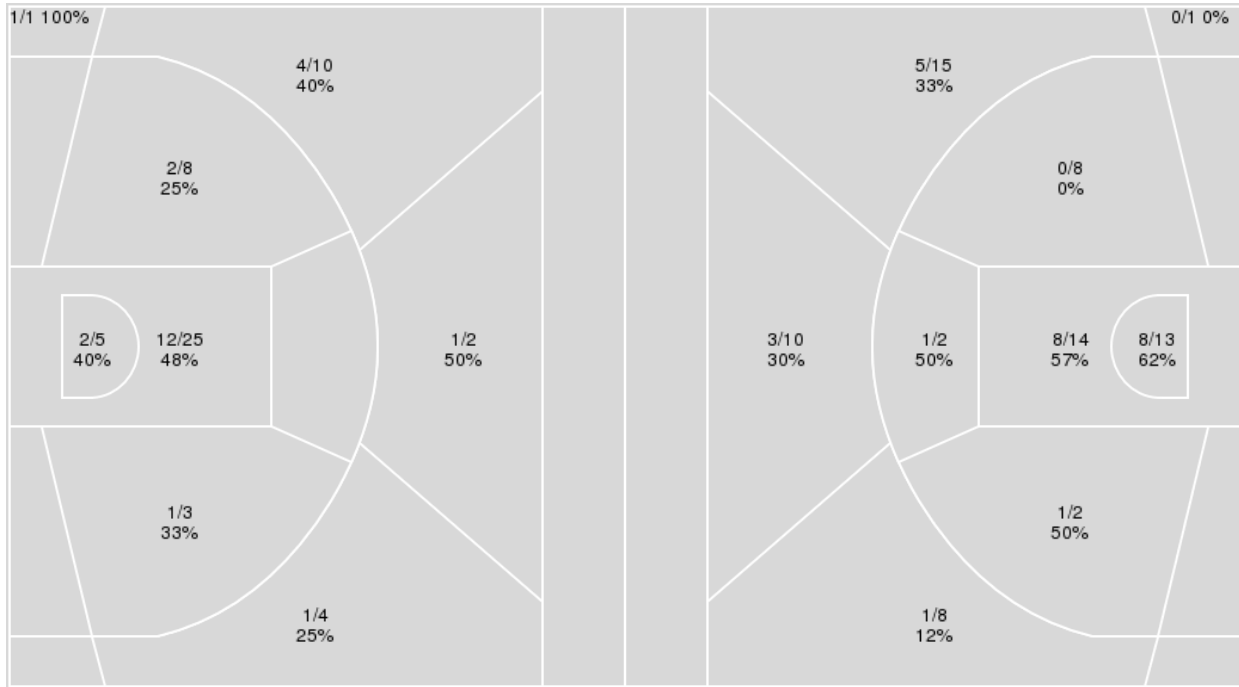

Oklahoma at BYU

11/15/22 Marriott Center, Provo
2022-23 Women's Basketball

Game Time: 3:00 PM
Game Duration: 1:56
Attendance: 568

Officials: Benny Luna, Tyler Trimble, Teresa Turner

{ Players => All; } FG Types => All; Results => All;

{ Players => All; } FG Types => All; Results => All;

BYU

Oklahoma

BYU	M/A	%
Field Goals	24/58	41
2 Points	17/41	41
3 Points	7/17	41
Free Throws	11/16	69

Oklahoma	M/A	%
Field Goals	27/73	37
2 Points	18/39	46
3 Points	9/34	26
Free Throws	14/19	74