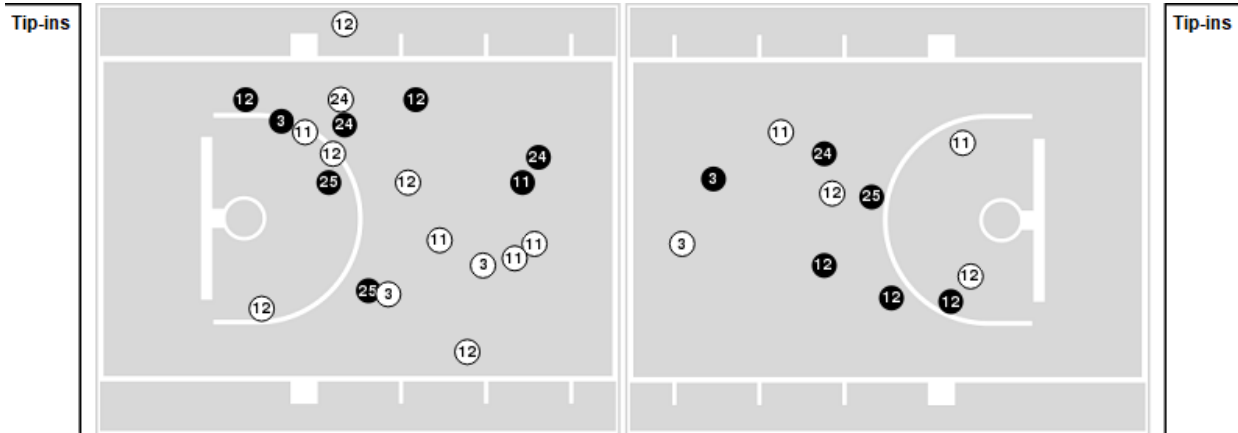

Oklahoma at BYU

11/15/22 Marriott Center, Provo
2022-23 Women's Basketball

Officials: Benny Luna, Tyler Trimble, Teresa Turner

Players => AllFG Types=>AllResults=>All

BYU

All Field Goals

Blow Up Chart

● Made ○ Missed N - Player Number