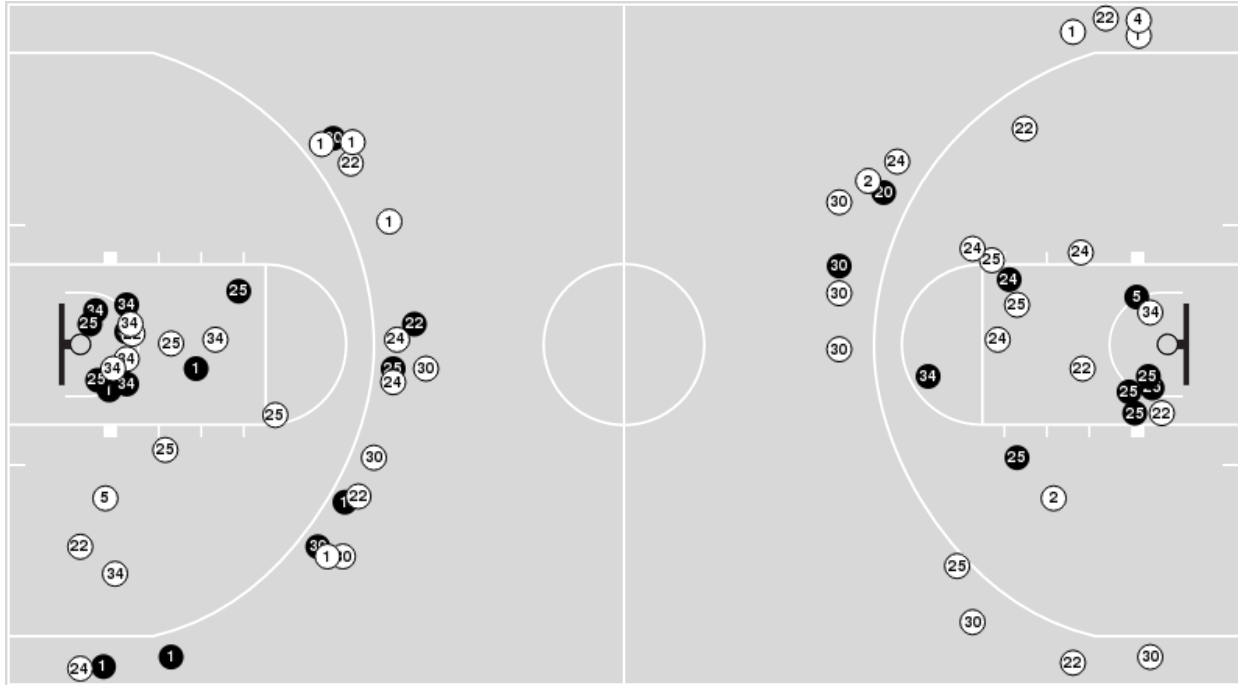

Oklahoma at BYU

11/15/22 Marriott Center, Provo
2022-23 Women's Basketball

Officials: Benny Luna, Tyler Trimble, Teresa Turner

Players => AllFG Types=>AllResults=>All

Oklahoma

All Field Goals

Blow Up Chart

● Made ○ Missed N - Player Number