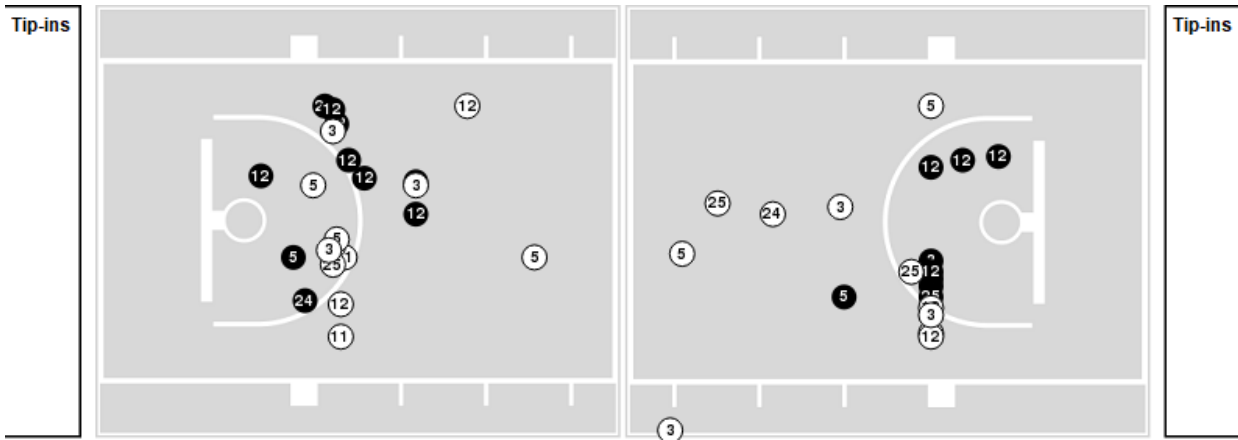

Blow Up Chart

● Made ○ Missed N - Player Number

BYU	M/A	%
Field Goals	27/67	40
2 Points	23/49	47
3 Points	4/18	22
Free Throws	5/10	50

BYU	M/A	%
Points in the Paint	40 (20 / 42)	48
Fast Break Points	3 (1/1)	100
Second Chance Points	6 (3/10)	30
Effective FG%	43