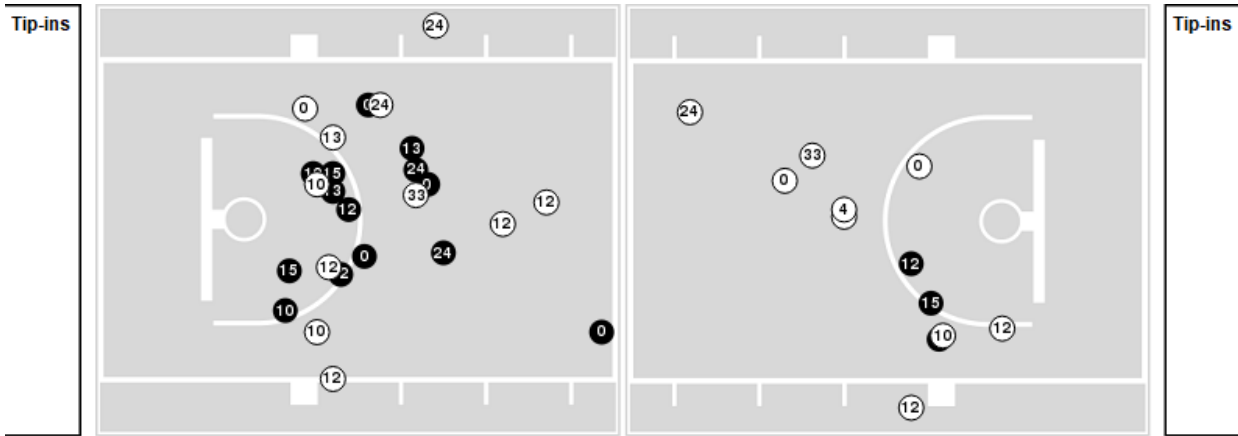

Blow Up Chart

● Made   ○ Missed   N - Player Number

Pepperdine	M/A	%
Field Goals	28/65	43
2 Points	25/55	45
3 Points	3/10	30
Free Throws	5/5	100

Pepperdine	M/A	%
Points in the Paint	34 (17 / 34)	50
Fast Break Points	8 (3/3)	100
Second Chance Points	13 (8/15)	53
Effective FG%	45