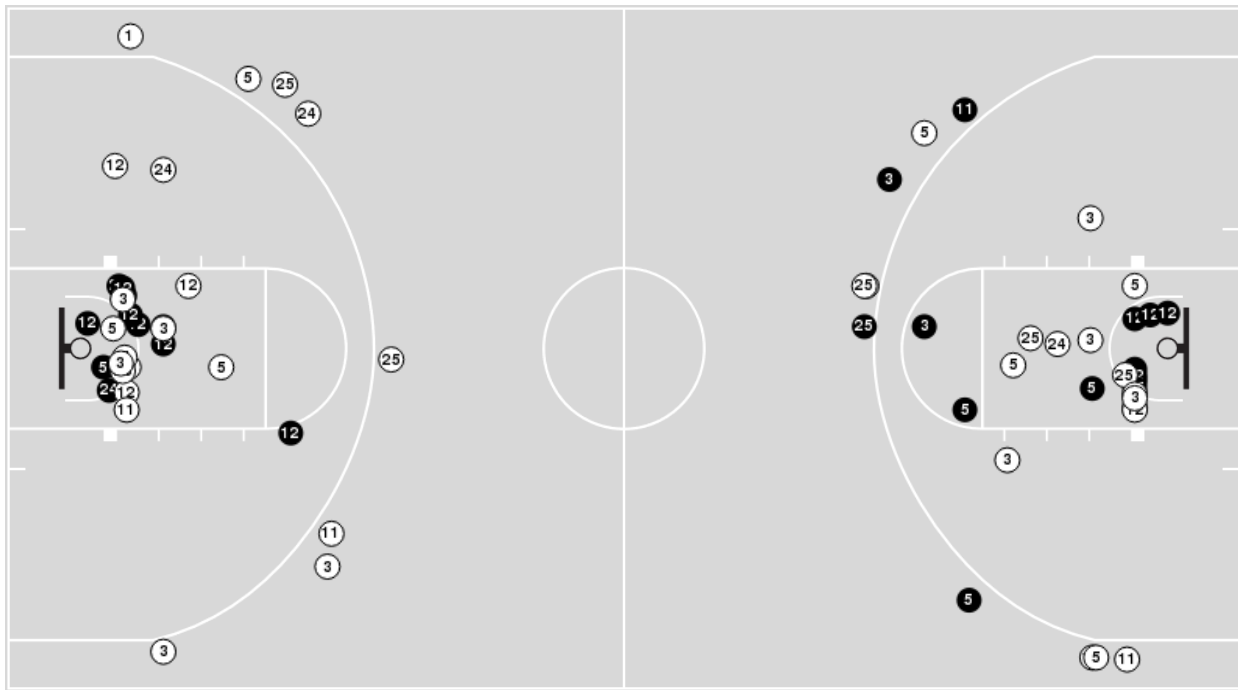

Pepperdine at BYU

02/09/23 Marriott Center, Provo
2022-23 Women's Basketball

Game Time: 7:00 PM
Game Duration: 2:03
Attendance: 1,321

Officials: Brad Schmidt, Johnny Mendez, Devaughn Brazier

Players => 0, 1, 3, 4, 5, 10, 11, 12, 13, 15, 20, 21, 24, 25, 30, 31 FG Types=>All Results=>All

BYU

All Field Goals