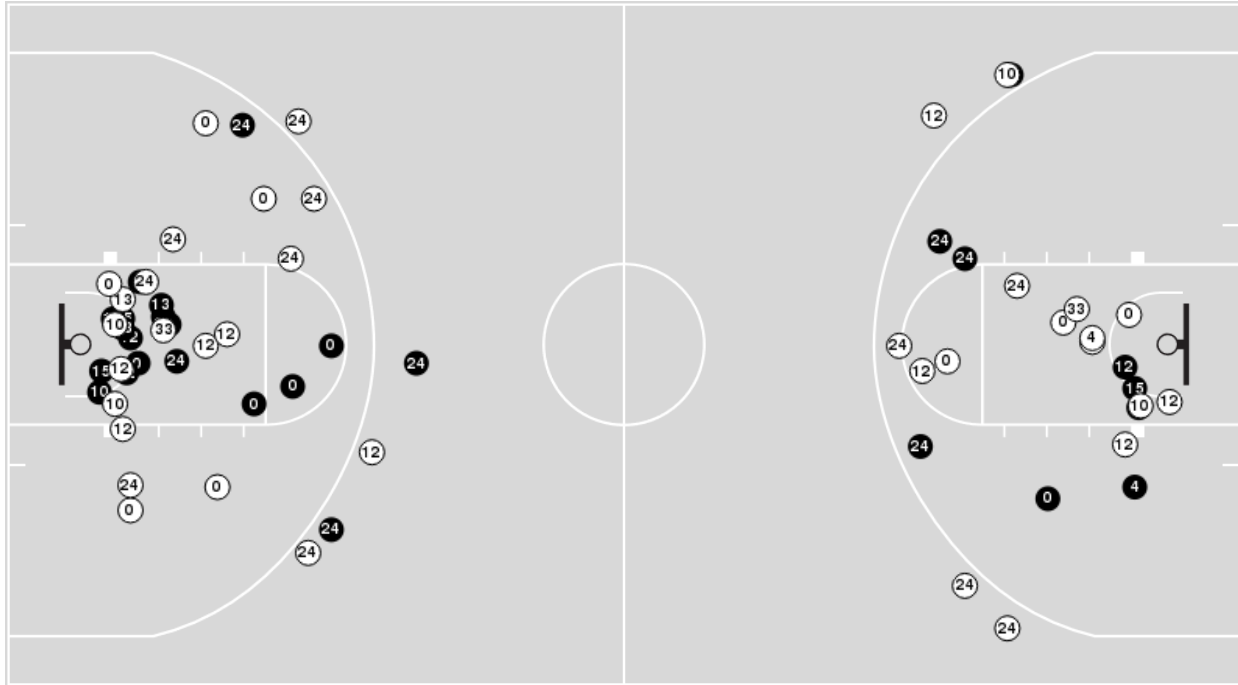

Pepperdine at BYU

02/09/23 Marriott Center, Provo
2022-23 Women's Basketball

Officials: Brad Schmidt, Johnny Mendez, Devaughn Brazier

Players => AllFG Types=>AllResults=>All

Pepperdine

All Field Goals