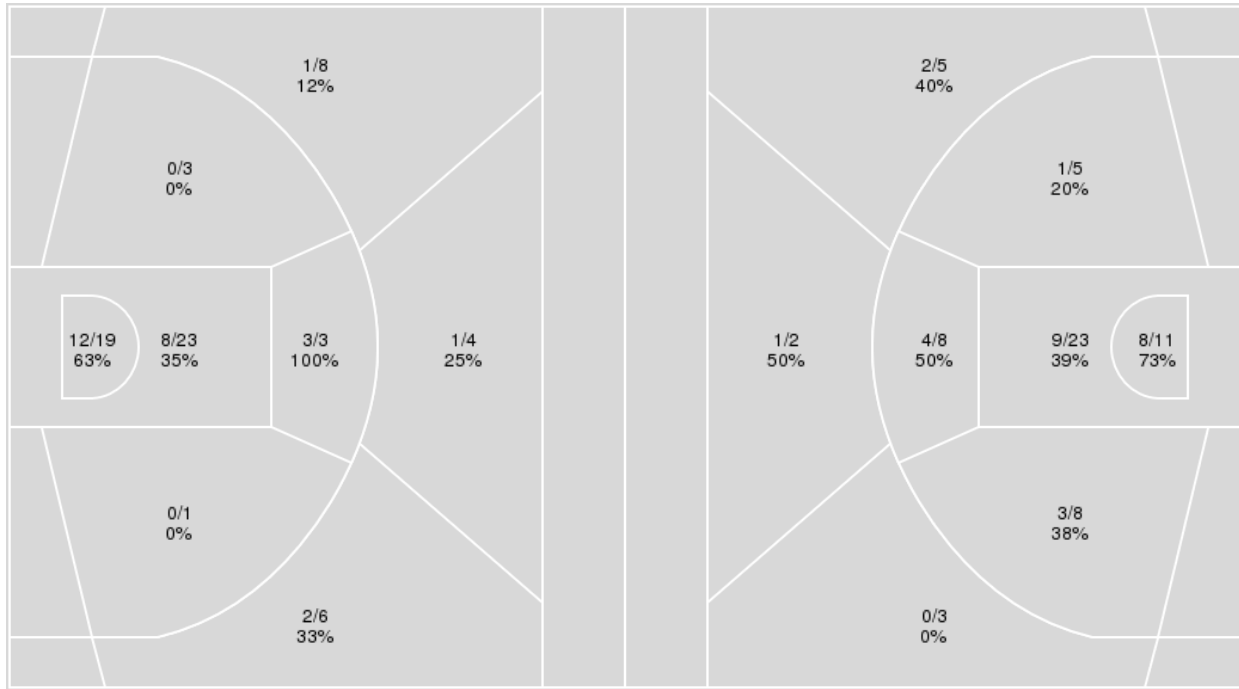

Pepperdine at BYU

02/09/23 Marriott Center, Provo
2022-23 Women's Basketball

Officials: Brad Schmidt, Johnny Mendez, Devaughn Brazier

{ Players => 0, 1, 3, 4, 5, 10, 11, 12, 13, 15, 20, 21, 24, 25, 30, 31; } FG { Players => All; } FG Types => All; Results => All;
Types => All; Results => All;

BYU

Pepperdine

BYU	M/A	%
Field Goals	27/67	40
2 Points	23/49	47
3 Points	4/18	22
Free Throws	5/10	50

Pepperdine	M/A	%
Field Goals	28/65	43
2 Points	25/55	45
3 Points	3/10	30
Free Throws	5/5	100