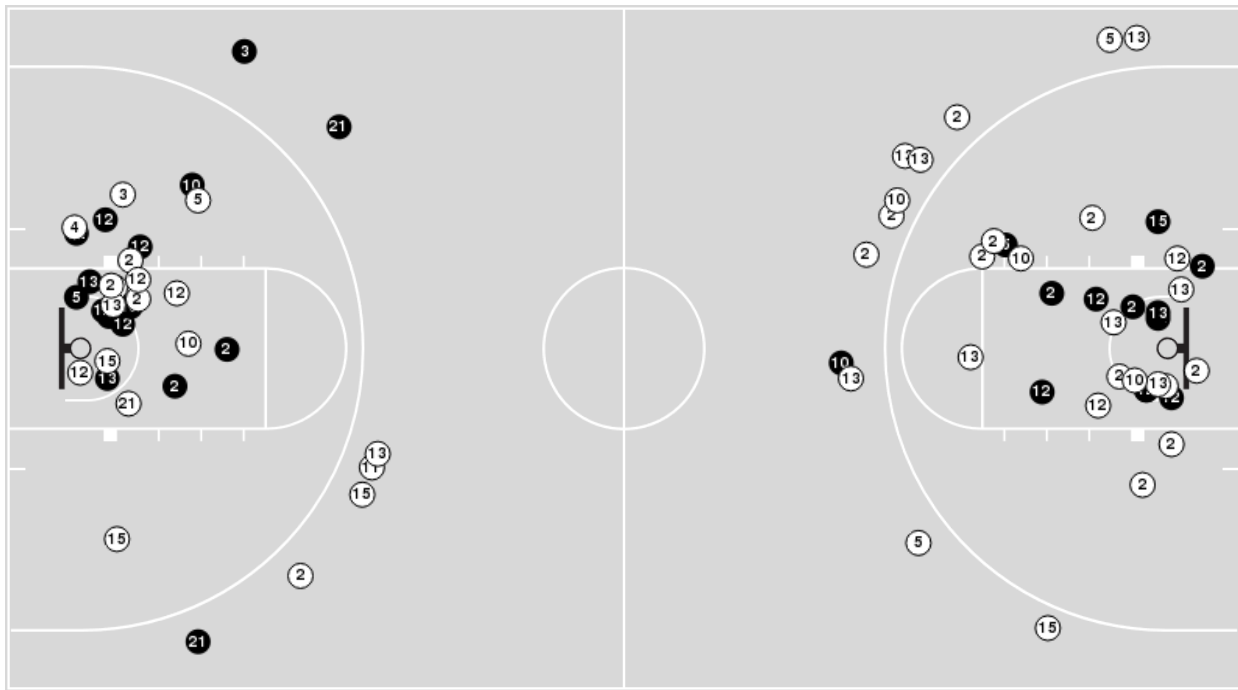

Pepperdine at BYU

02/04/21 Marriott Center, Provo
2020-21 Women's Basketball

Game Time: 5:07 PM
Game Duration: 1:49
Attendance: 159

Officials: Brenda Pantoja, Brian Wood, Marc Merrit

Players => 1, 2, 3, 4, 5, 10, 11, 12, 13, 14, 15, 21, 22, 32, 34, 42FG Types=>AllResults=>All

BYU

All Field Goals