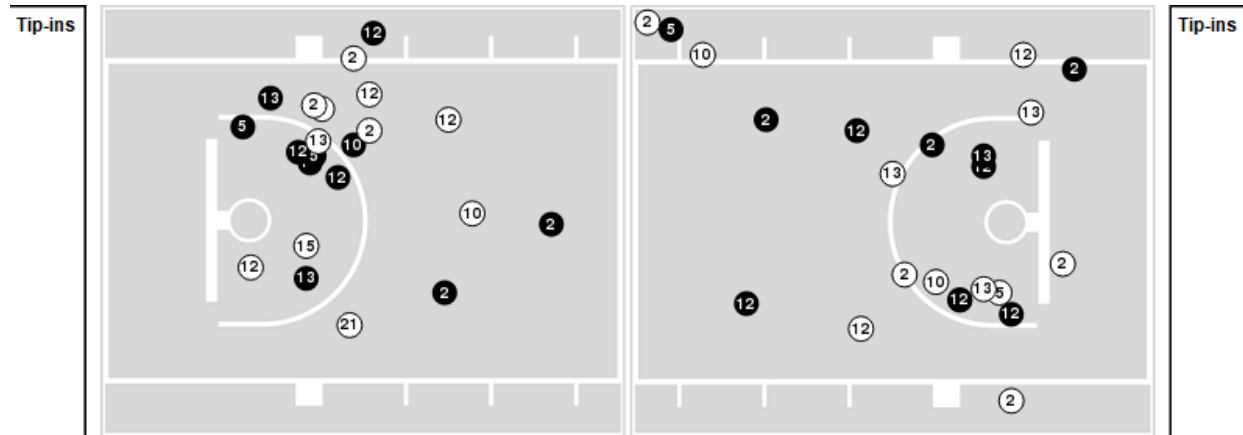

Blow Up Chart

● Made ○ Missed N - Player Number

BYU	M/A	%
Field Goals	30/76	39
2 Points	26/57	46
3 Points	4/19	21
Free Throws	11/15	73

BYU	M/A	%
Points in the Paint	38 (19 / 37)	51
Fast Break Points	15 (10/13)	77
Second Chance Points	14 (7/18)	39
Effective FG%	42