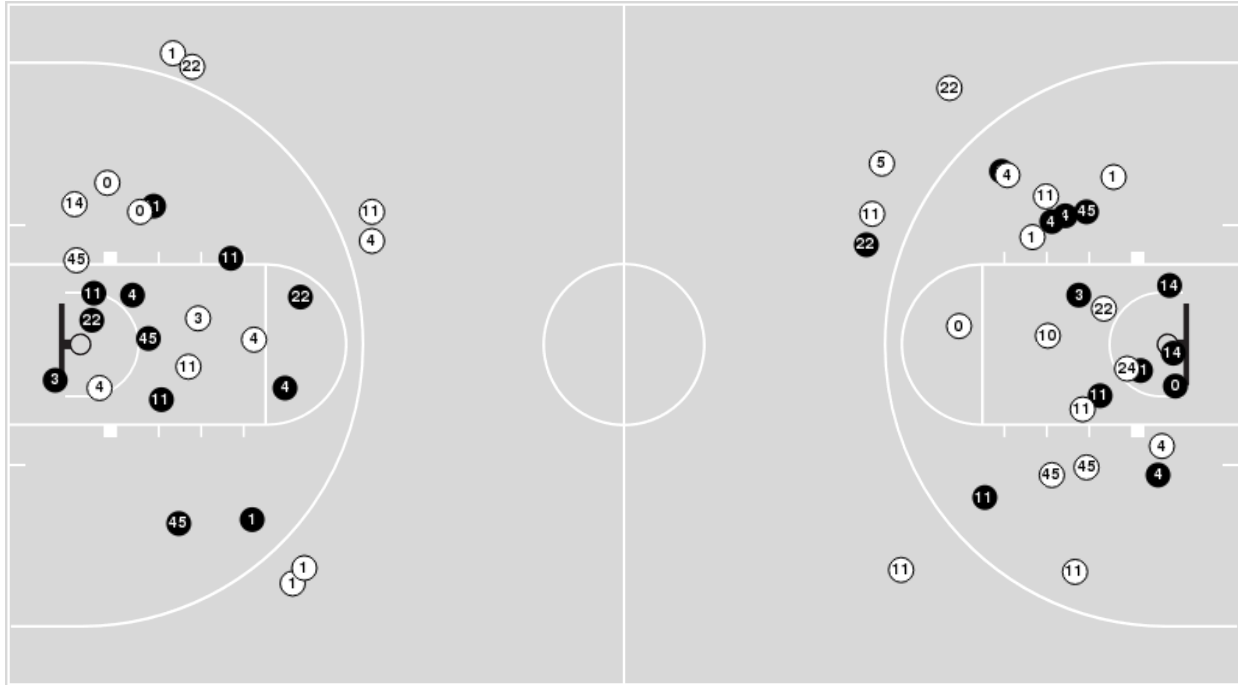

Pepperdine at BYU

02/04/21 Marriott Center, Provo
2020-21 Women's Basketball

Officials: Brenda Pantoja, Brian Wood, Marc Merrit

Players => 0, 1, 2, 3, 4, 5, 10, 11, 14, 15, 22, 23, 24, 32, 45 FG Types=>All Results=>All

Pepperdine

All Field Goals