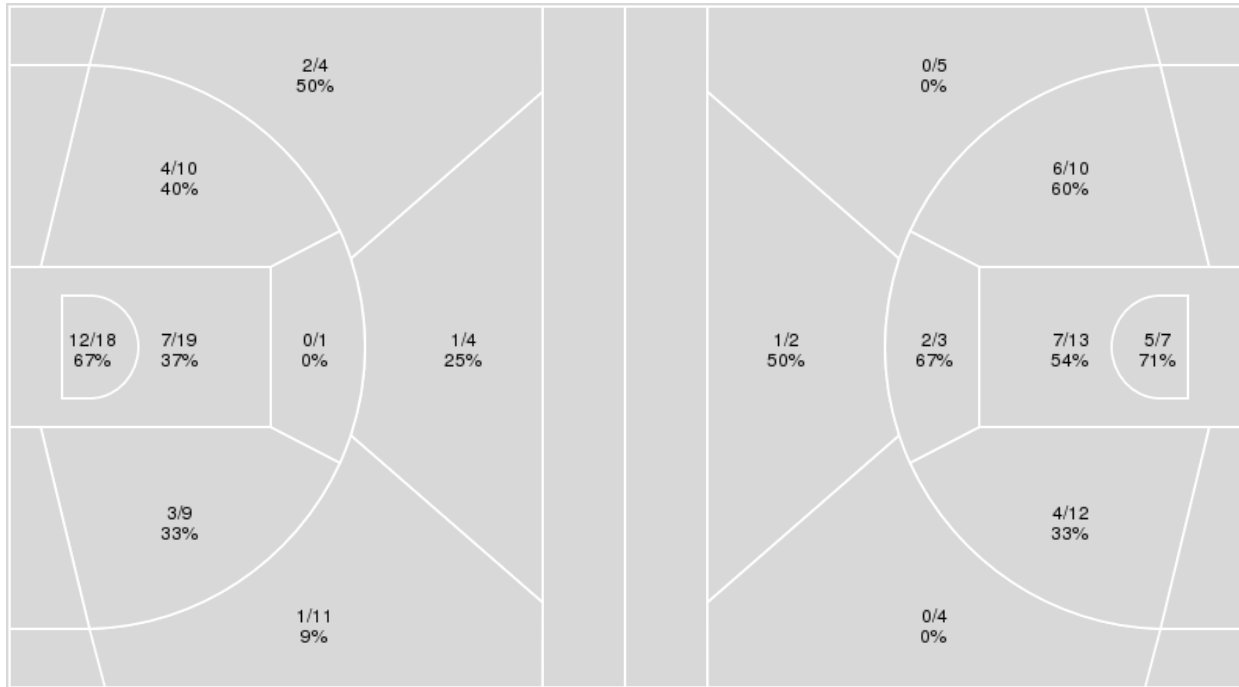

Pepperdine at BYU

02/04/21 Marriott Center, Provo
2020-21 Women's Basketball

Officials: Brenda Pantoja, Brian Wood, Marc Merrit

{ Players => 1, 2, 3, 4, 5, 10, 11, 12, 13, 14, 15, 21, 22, 32, 34, 42; } FG
Types => All; Results => All;

{ Players => 0, 1, 2, 3, 4, 5, 10, 11, 14, 15, 22, 23, 24, 32, 45; } FG
Types => All; Results => All;

BYU

Pepperdine

BYU	M/A	%
Field Goals	30/76	39
2 Points	26/57	46
3 Points	4/19	21
Free Throws	11/15	73

Pepperdine	M/A	%
Field Goals	25/56	45
2 Points	24/45	53
3 Points	1/11	9
Free Throws	10/13	77