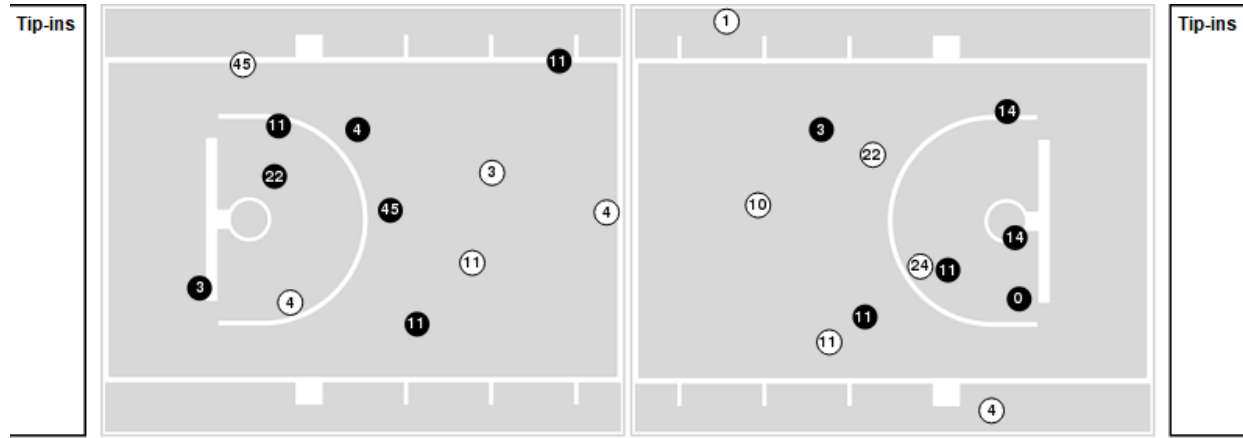

Blow Up Chart

● Made ○ Missed N - Player Number

Pepperdine	M/A	%
Field Goals	25/56	45
2 Points	24/45	53
3 Points	1/11	9
Free Throws	10/13	77

Pepperdine	M/A	%
Points in the Paint	24 (12 / 20)	60
Fast Break Points	16 (11/11)	100
Second Chance Points	4 (2/5)	40
Effective FG%	46