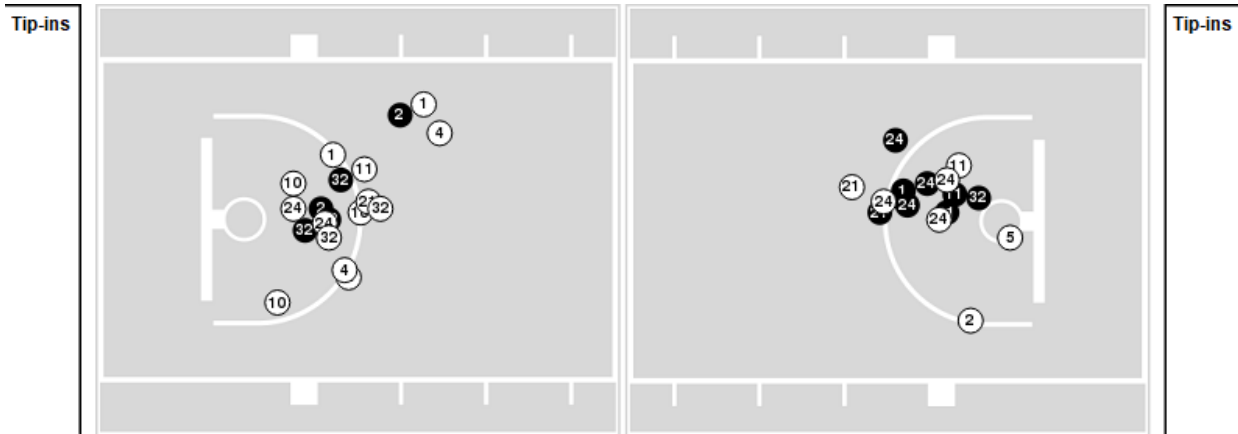

Blow Up Chart

● Made   ○ Missed   N - Player Number

Florida St.	M/A	%
Field Goals	21/56	38
2 Points	17/40	42
3 Points	4/16	25
Free Throws	8/13	62

Florida St.	M/A	%
Points in the Paint	26 (13 / 34)	38
Fast Break Points	9 (5/7)	71
Second Chance Points	11 (6/13)	46
Effective FG%	41