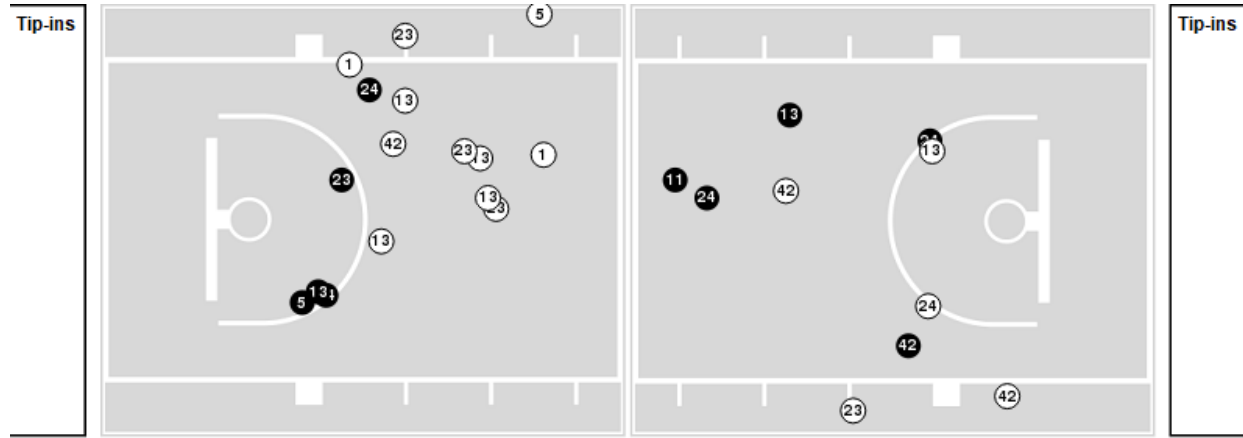

Blow Up Chart

● Made   ○ Missed   N - Player Number

Westminster (UT)	M/A	%
Field Goals	20/53	38
2 Points	15/40	38
3 Points	5/13	38
Free Throws	7/11	64

Westminster (UT)	M/A	%
Points in the Paint	20 (10 / 21)	48
Fast Break Points	0 (0/0)	0
Second Chance Points	6 (3/5)	60
Effective FG%	42