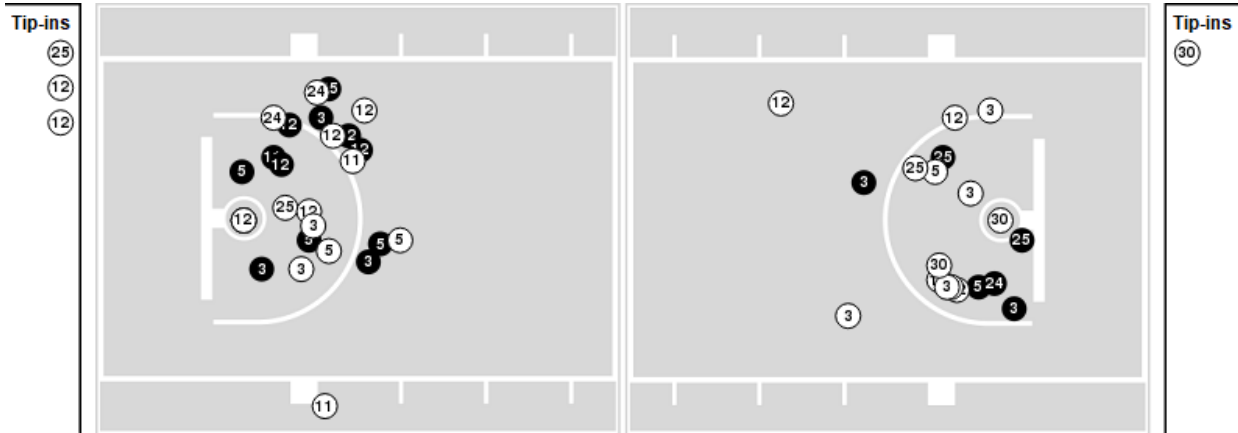

Blow Up Chart

● Made ○ Missed N - Player Number

BYU	M/A	%
Field Goals	29/66	44
2 Points	21/52	40
3 Points	8/14	57
Free Throws	4/10	40

BYU	M/A	%
Points in the Paint	36 (18 / 45)	40
Fast Break Points	4 (2/2)	100
Second Chance Points	17 (6/13)	46
Effective FG%	50