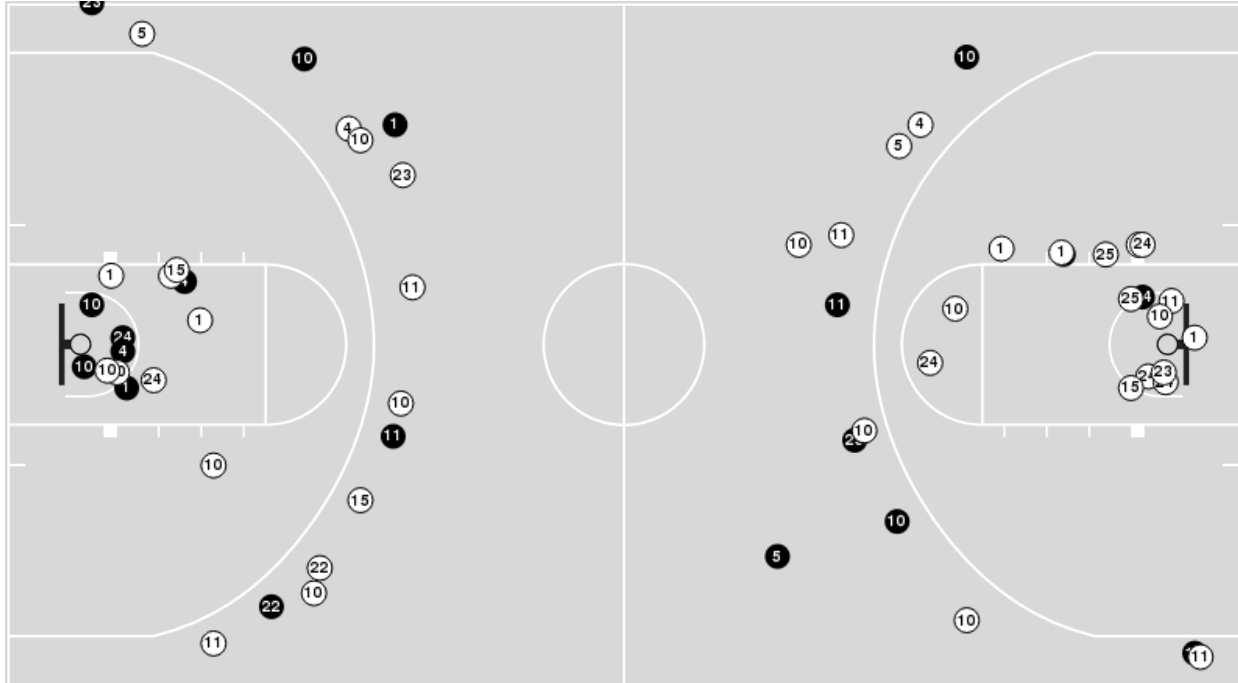

Monmouth at BYU

12/21/22 Marriott Center, Provo
2022-23 Women's Basketball

Game Time: 1:00 PM
Game Duration: 1:36
Attendance: 653

Officials: Melissa Barlow, Tyler Trimble, Katie Bossenmaier

Players => 1, 3, 4, 5, 10, 11, 15, 20, 22, 23, 24, 25, 32FG Types=>AllResults=>All

Monmouth

All Field Goals