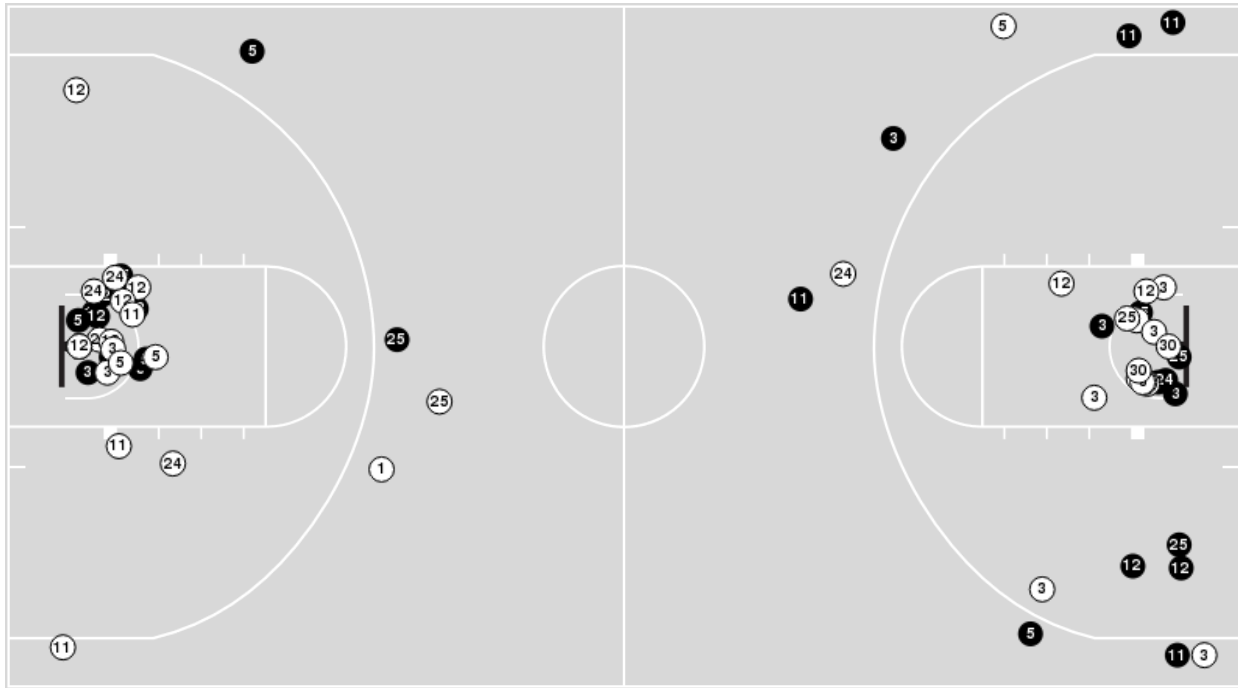

Monmouth at BYU

12/21/22 Marriott Center, Provo
2022-23 Women's Basketball

Officials: Melissa Barlow, Tyler Trimble, Katie Bossenmaier

Players => 0, 1, 3, 4, 5, 10, 11, 12, 13, 15, 20, 21, 24, 25, 30, 31 FG Types=>All Results=>All

BYU

All Field Goals