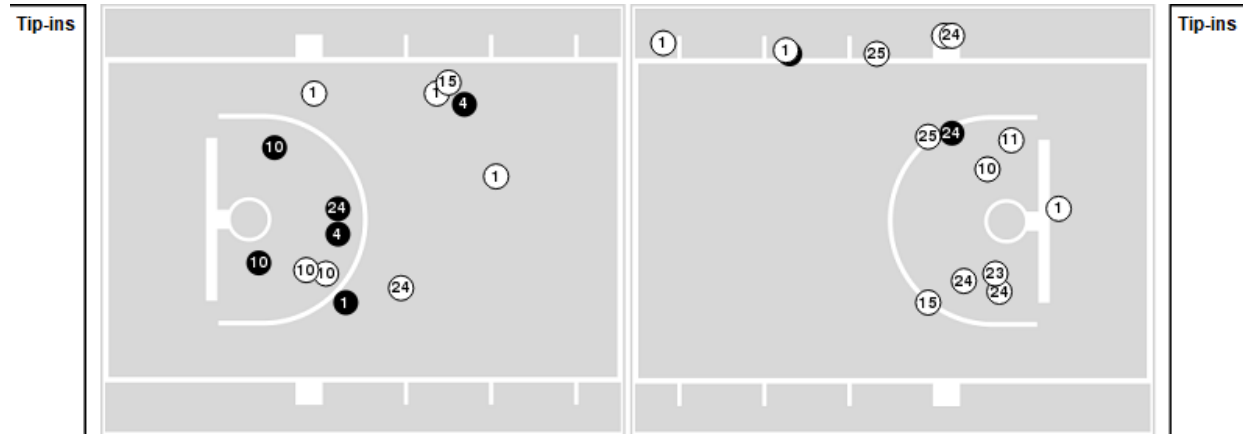

Blow Up Chart

● Made   ○ Missed   N - Player Number

Monmouth	M/A	%
Field Goals	19/59	32
2 Points	8/31	26
3 Points	11/28	39
Free Throws	1/2	50

Monmouth	M/A	%
Points in the Paint	14 (7 / 22)	32
Fast Break Points	8 (3/3)	100
Second Chance Points	0 (0/3)	0
Effective FG%	42