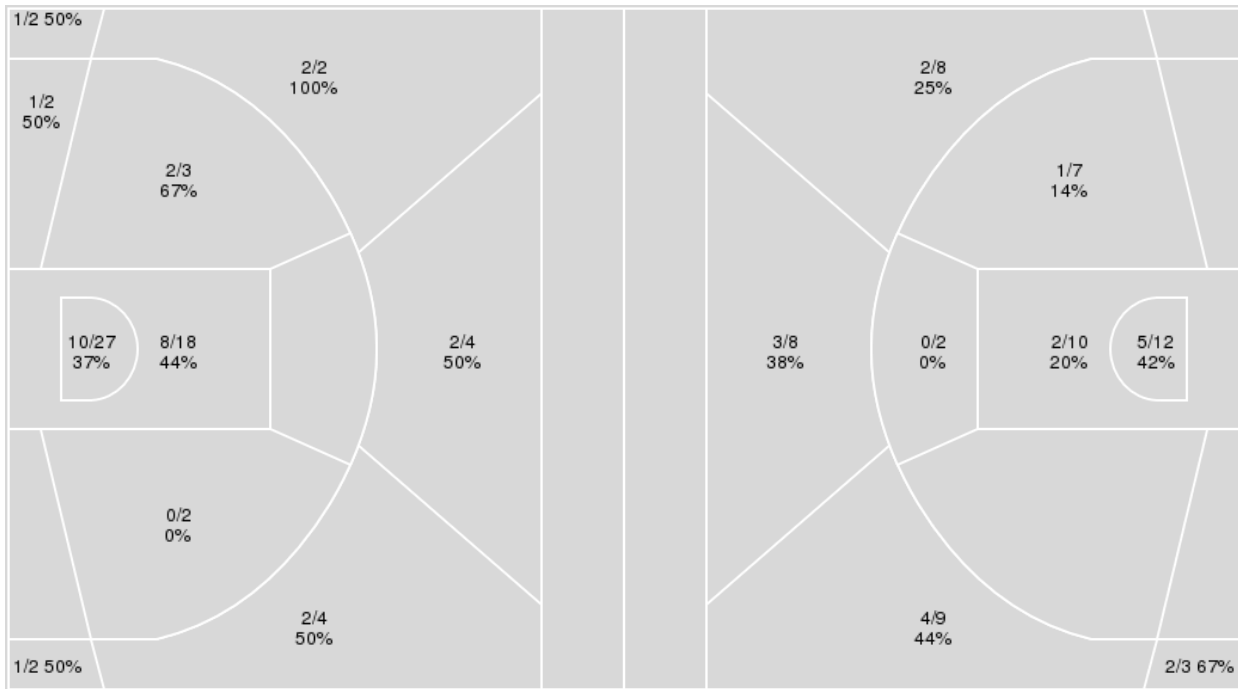

Monmouth at BYU

12/21/22 Marriott Center, Provo
2022-23 Women's Basketball

Game Time: 1:00 PM
Game Duration: 1:36
Attendance: 653

Officials: Melissa Barlow, Tyler Trimble, Katie Bossenmaier

{ Players => 0, 1, 3, 4, 5, 10, 11, 12, 13, 15, 20, 21, 24, 25, 30, 31; } FG Types => All; Results => All;

{ Players => 1, 3, 4, 5, 10, 11, 15, 20, 22, 23, 24, 25, 32; } FG Types => All; Results => All;

BYU

Monmouth

BYU	M/A	%
Field Goals	29/66	44
2 Points	21/52	40
3 Points	8/14	57
Free Throws	4/10	40

Monmouth	M/A	%
Field Goals	19/59	32
2 Points	8/31	26
3 Points	11/28	39
Free Throws	1/2	50