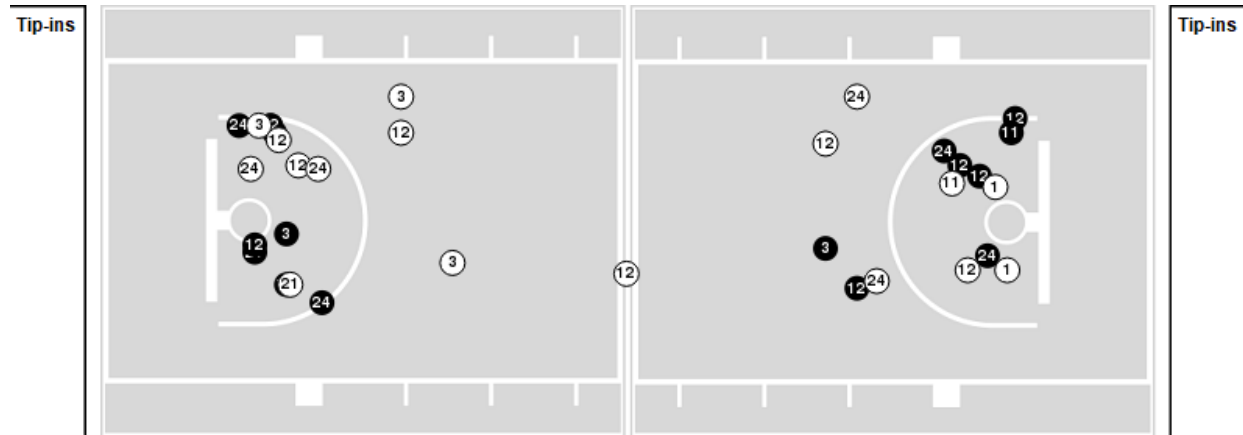

Blow Up Chart

● Made ○ Missed N - Player Number

BYU	M/A	%
Field Goals	24/54	44
2 Points	22/44	50
3 Points	2/10	20
Free Throws	12/14	86

BYU	M/A	%
Points in the Paint	34 (17 / 34)	50
Fast Break Points	7 (5/6)	83
Second Chance Points	4 (2/5)	40
Effective FG%	46