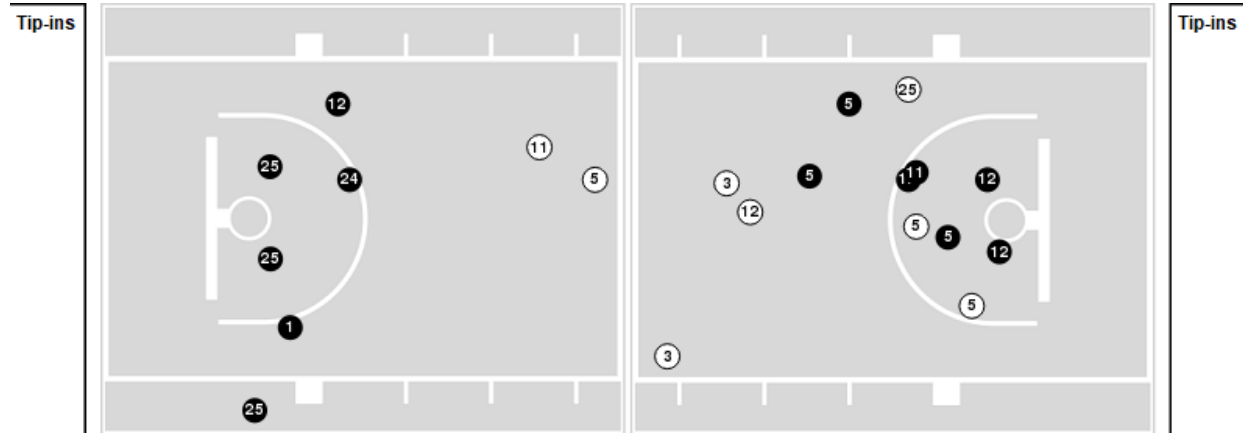

Blow Up Chart

● Made   ○ Missed   N - Player Number

BYU	M/A	%
Field Goals	19/51	37
2 Points	15/29	52
3 Points	4/22	18
Free Throws	9/13	69

BYU	M/A	%
Points in the Paint	24 (12 / 20)	60
Fast Break Points	12 (8/8)	100
Second Chance Points	10 (5/9)	56
Effective FG%	41