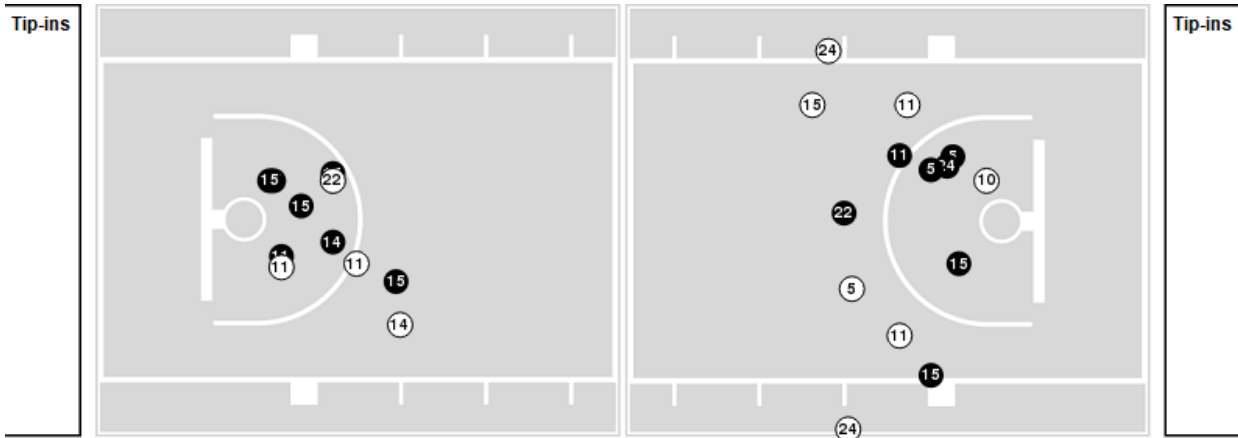

Blow Up Chart

● Made   ○ Missed   N - Player Number

Gonzaga	M/A	%
Field Goals	20/55	36
2 Points	18/40	45
3 Points	2/15	13
Free Throws	16/21	76

Gonzaga	M/A	%
Points in the Paint	28 (14 / 23)	61
Fast Break Points	10 (7/10)	70
Second Chance Points	6 (3/9)	33
Effective FG%	38