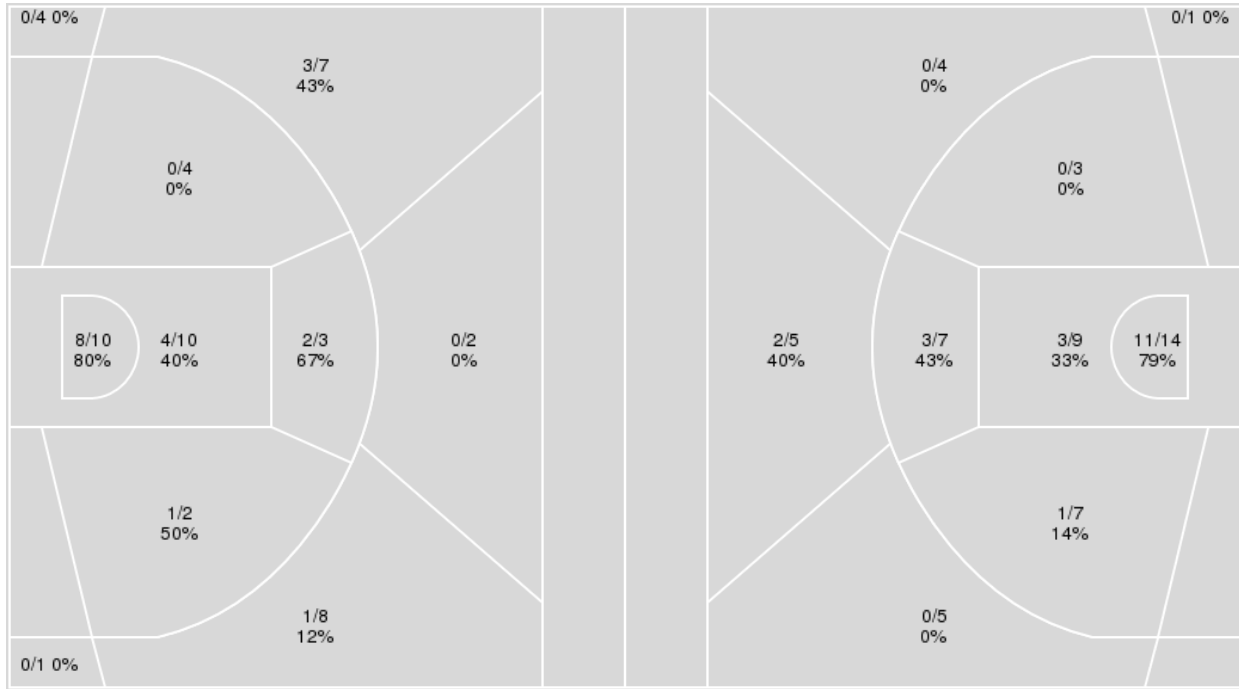

Gonzaga at BYU

02/25/23 Marriott Center, Provo
2022-23 Women's Basketball

Game Time: 2:00 PM
Game Duration: 1:56
Attendance: 1,994

Officials: Michael Price, Kelly Broomfield, Kara Crossett

{ Players => 0, 1, 3, 4, 5, 10, 11, 12, 13, 15, 20, 21, 24, 25, 30, 31; } FG { Players => All; } FG Types => All; Results => All;
Types => All; Results => All;

BYU

Gonzaga

BYU	M/A	%
Field Goals	19/51	37
2 Points	15/29	52
3 Points	4/22	18
Free Throws	9/13	69

Gonzaga	M/A	%
Field Goals	20/55	36
2 Points	18/40	45
3 Points	2/15	13
Free Throws	16/21	76