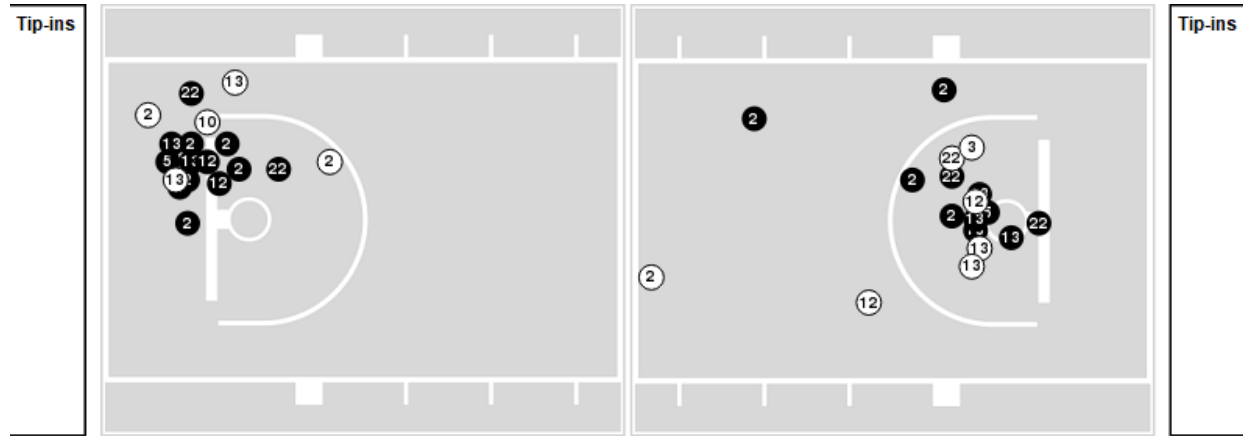

Blow Up Chart

● Made ○ Missed N - Player Number

BYU	M/A	%
Field Goals	29/52	56
2 Points	24/39	62
3 Points	5/13	38
Free Throws	11/19	58

BYU	M/A	%
Points in the Paint	48 (24 / 36)	67
Fast Break Points	13 (8/9)	89
Second Chance Points	6 (3/10)	30
Effective FG%	61