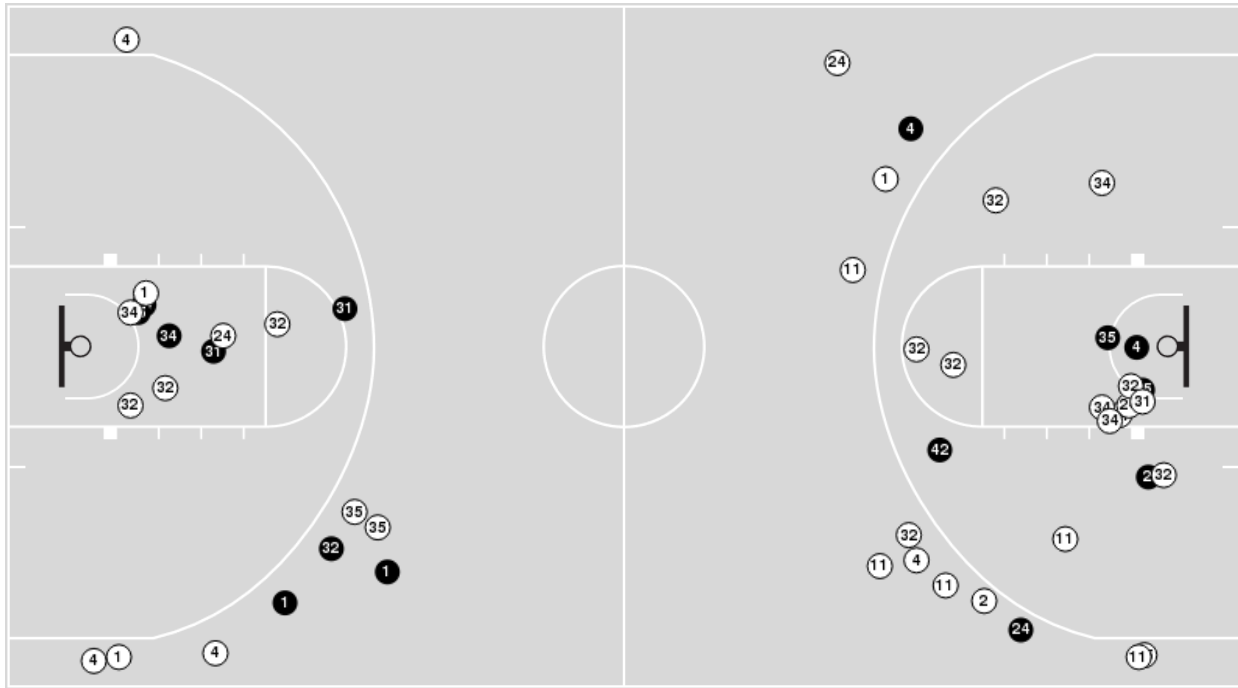

Officials: Michol Murray, Tyler Trimble, Erica Parker

Players => 0, 1, 2, 3, 4, 11, 20, 21, 22, 24, 31, 32, 34, 35, 42 FG Types=>All Results=>All

Loyola Marymount

All Field Goals