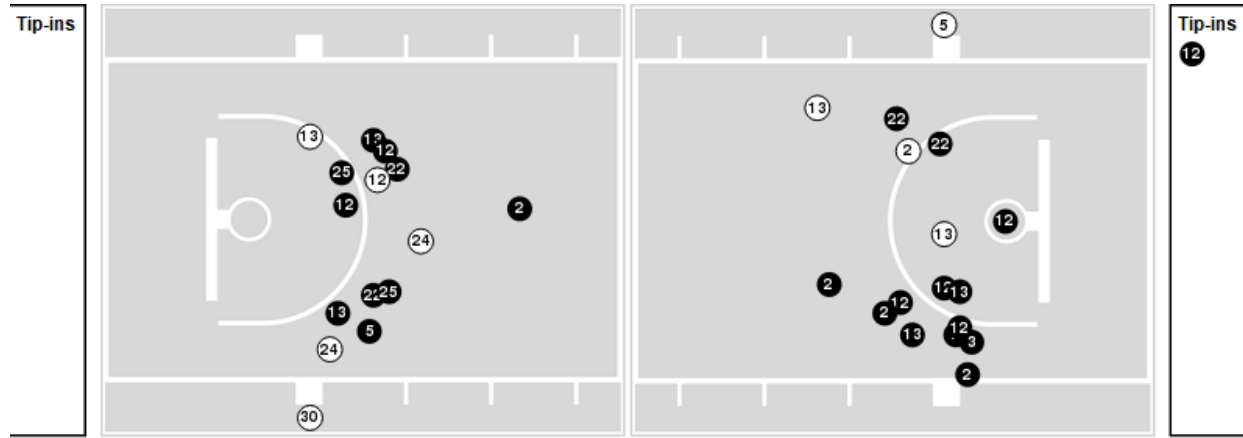

Blow Up Chart

● Made   ○ Missed   N - Player Number

BYU	M/A	%
Field Goals	32/56	57
2 Points	28/39	72
3 Points	4/17	24
Free Throws	9/14	64

BYU	M/A	%
Points in the Paint	44 (22 / 29)	76
Fast Break Points	12 (7/9)	78
Second Chance Points	4 (2/9)	22
Effective FG%	61