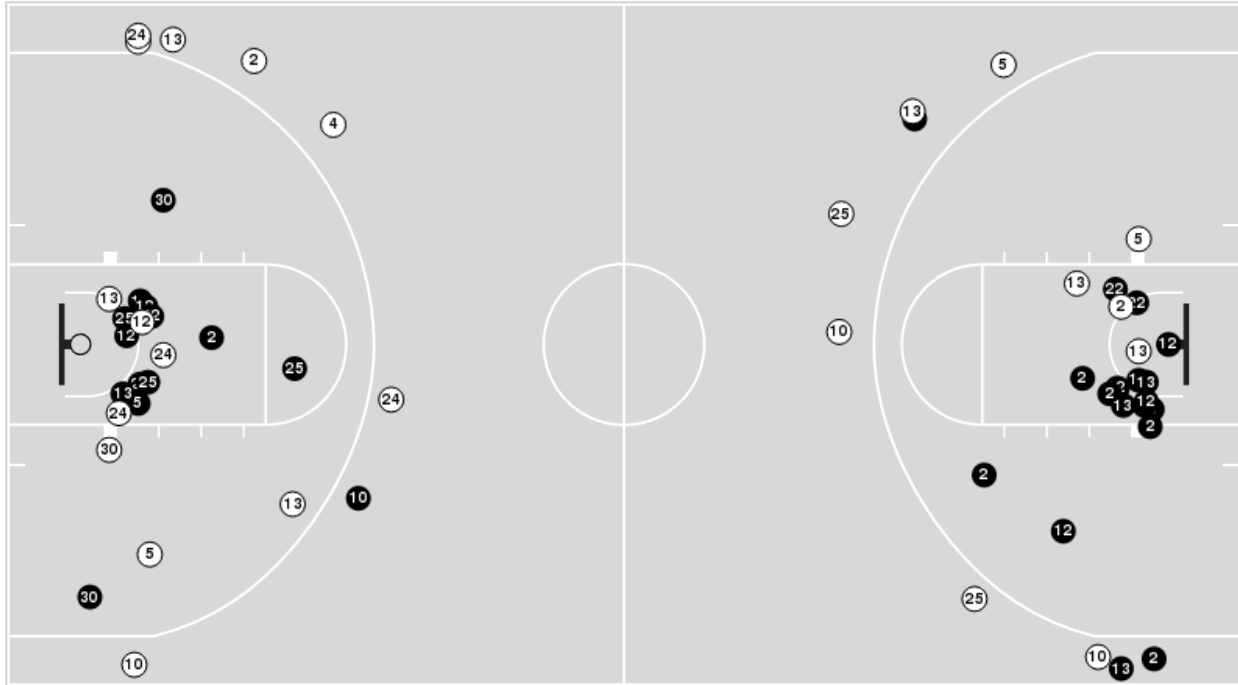

Officials: Michol Murray, Tyler Trimble, Erica Parker

Players => 1, 2, 3, 4, 5, 10, 11, 12, 13, 20, 21, 22, 24, 25, 30, 32, 33, 34, 42FG Types=>AllResults=>All

BYU

All Field Goals