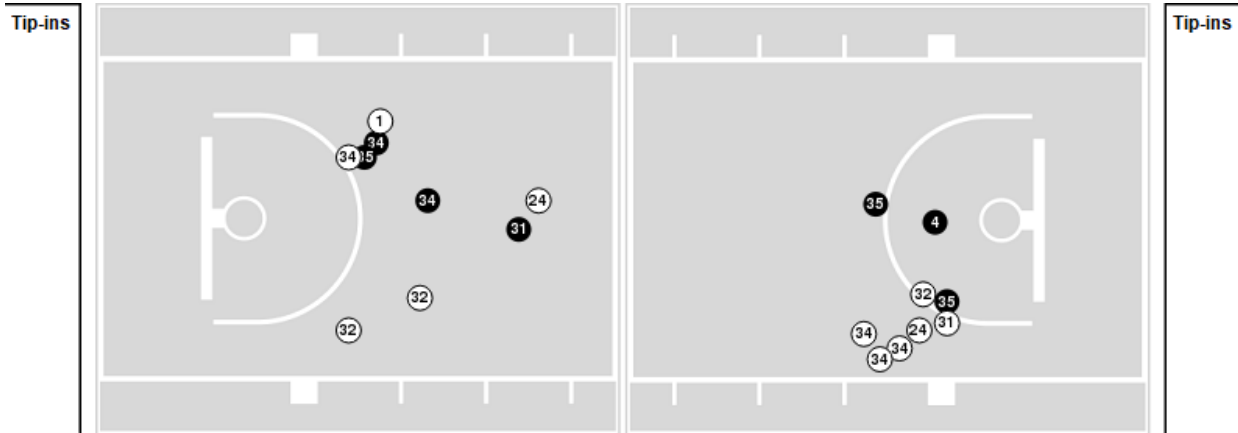

Officials: Michol Murray, Tyler Trimble, Erica Parker

Players => 0, 1, 2, 3, 4, 11, 20, 21, 22, 24, 31, 32, 34, 35, 42 FG Types=>All Results=>All

Loyola Marymount

All Field Goals

Blow Up Chart

● Made ○ Missed N - Player Number