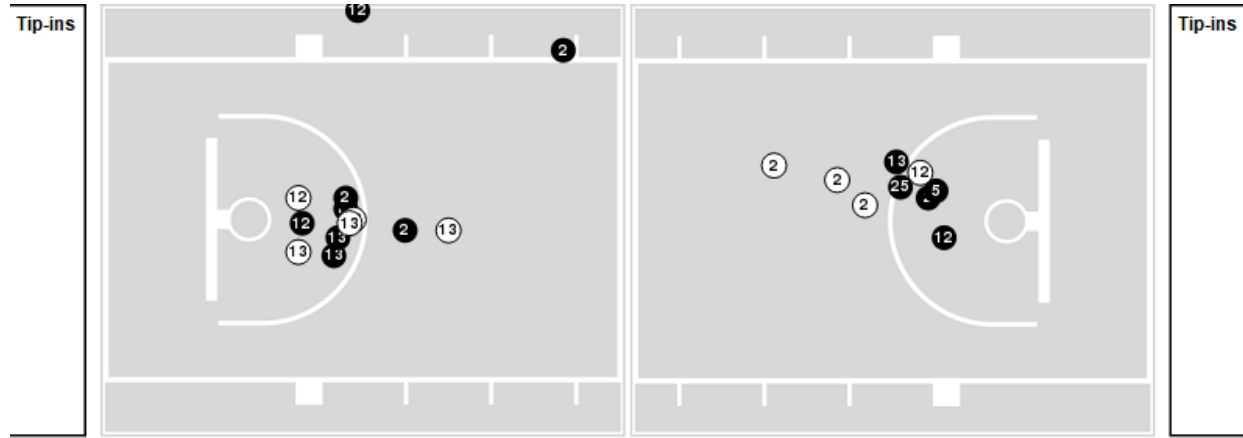

Blow Up Chart

N Made   **O** Missed   N - Player Number

BYU	M/A	%
Field Goals	21/44	48
2 Points	14/26	54
3 Points	7/18	39
Free Throws	9/11	82

BYU	M/A	%
Points in the Paint	22 (11 / 20)	55
Fast Break Points	2 (1/1)	100
Second Chance Points	11 (5/6)	83
Effective FG%	56