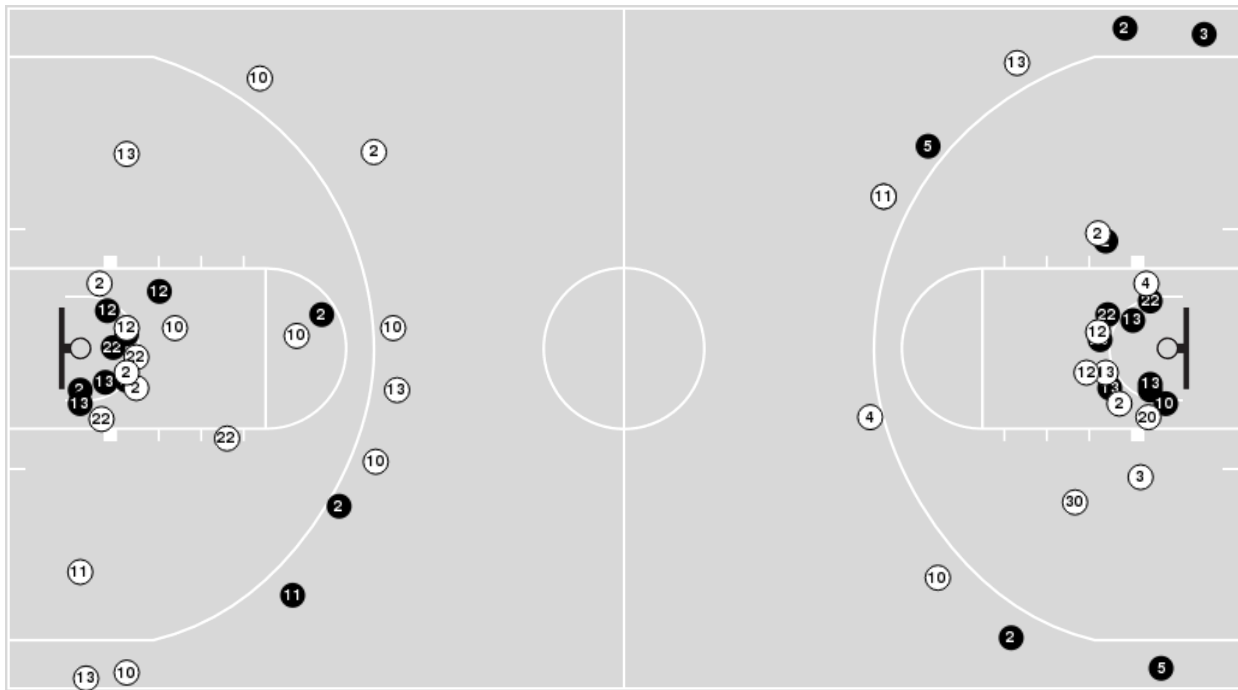

Players => AllFG Types=>AllResults=>All

#16 BYU

All Field Goals