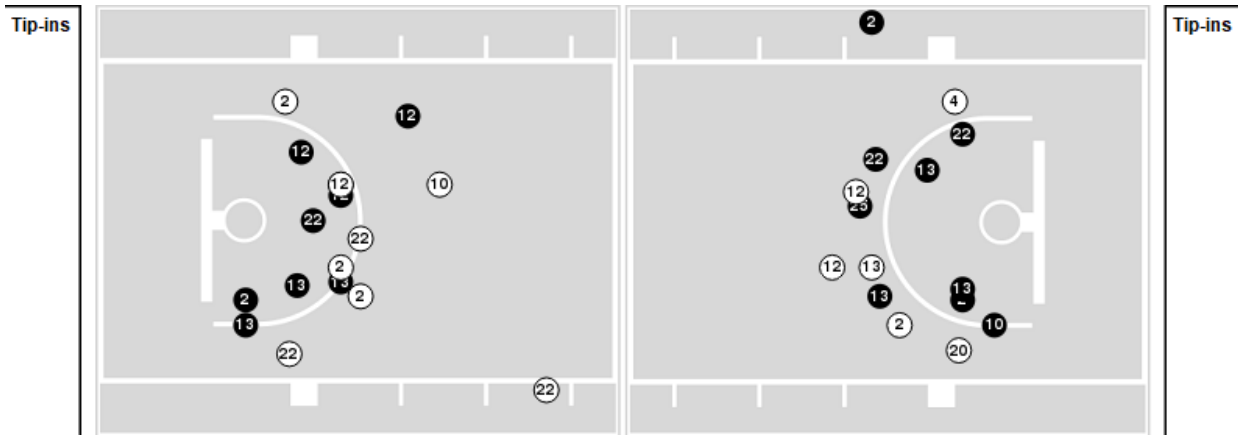

Blow Up Chart

● Made   ○ Missed   N - Player Number

#16 BYU	M/A	%
Field Goals	28/60	47
2 Points	21/41	51
3 Points	7/19	37
Free Throws	7/9	78

#16 BYU	M/A	%
Points in the Paint	38 (19 / 32)	59
Fast Break Points	0 (0/0)	0
Second Chance Points	18 (9/13)	69
Effective FG%	53