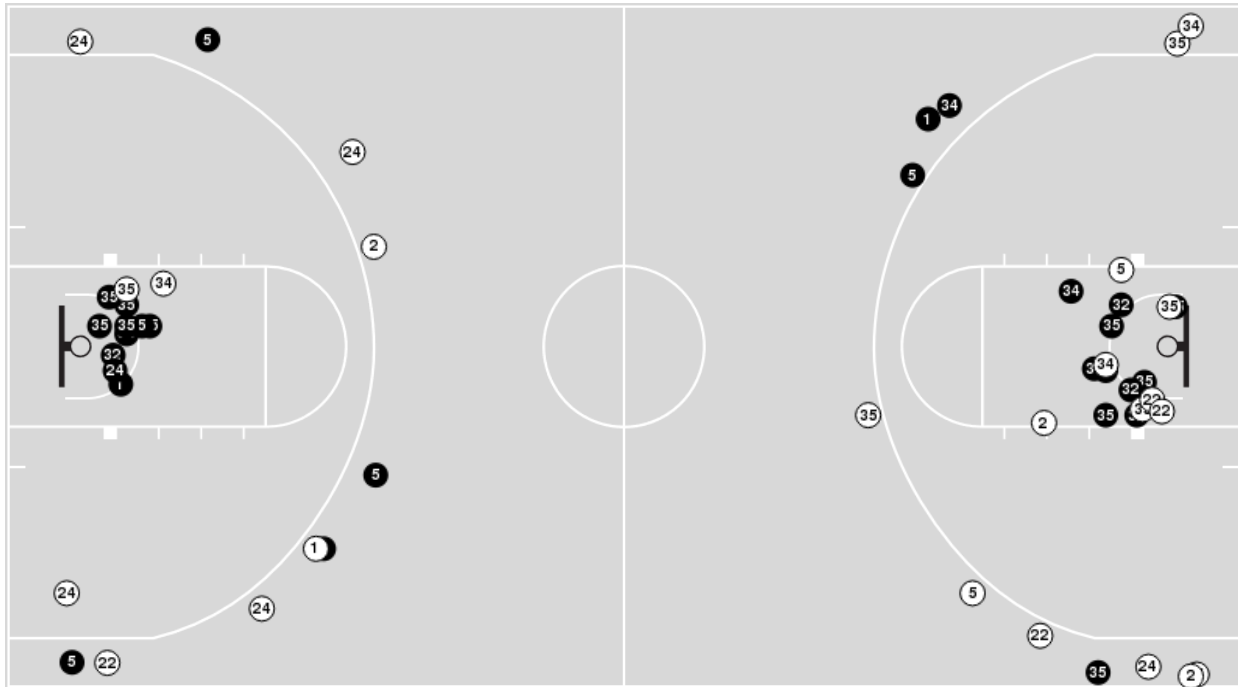

Utah at BYU

12/10/22 Marriott Center, Provo
2022-23 Women's Basketball

Game Time: 5:00 PM
Game Duration: 1:52
Attendance: 2,326

Officials: Brenda Pantoja, Corey Long, Steve Belnap

Players => AllFG Types=>AllResults=>All

Utah

All Field Goals