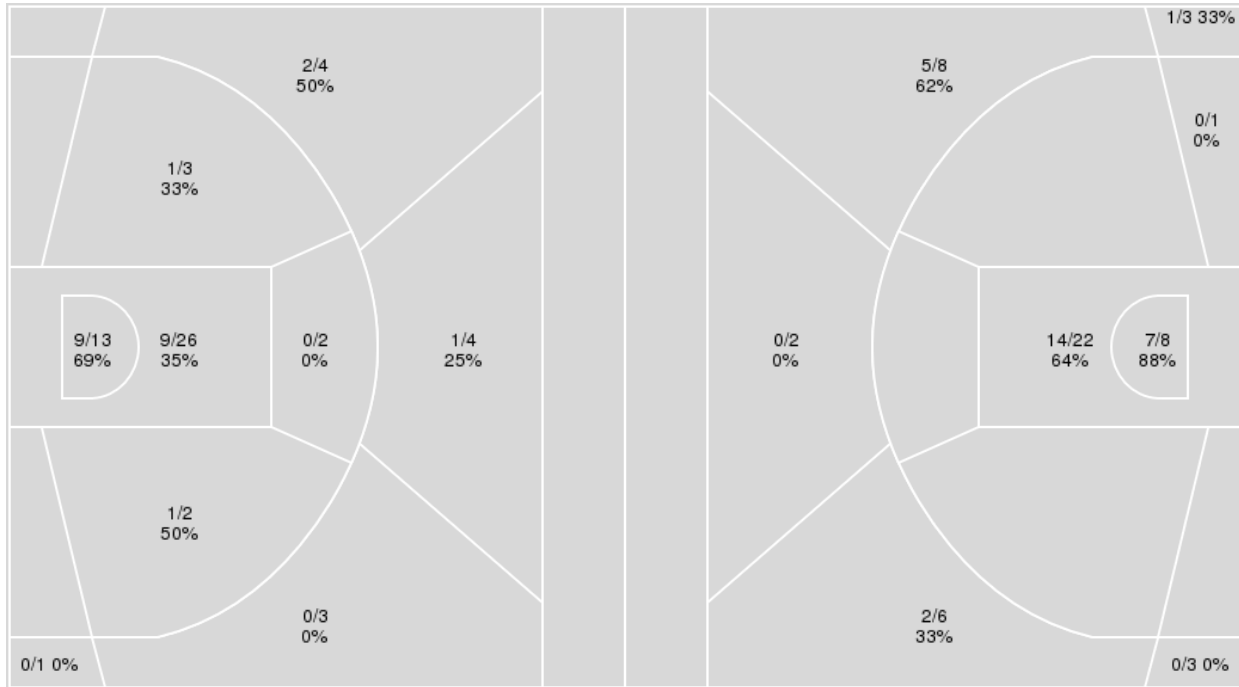

Utah at BYU

12/10/22 Marriott Center, Provo
2022-23 Women's Basketball

Game Time: 5:00 PM
Game Duration: 1:52
Attendance: 2,326

Officials: Brenda Pantoja, Corey Long, Steve Belnap

{ Players => 0, 1, 3, 4, 5, 10, 11, 12, 13, 15, 20, 21, 24, 25, 30, 31; } FG { Players => All; } FG Types => All; Results => All;
Types => All; Results => All;

BYU

Utah

BYU	M/A	%
Field Goals	23/58	40
2 Points	20/46	43
3 Points	3/12	25
Free Throws	10/13	77

Utah	M/A	%
Field Goals	29/53	55
2 Points	21/31	68
3 Points	8/22	36
Free Throws	10/15	67