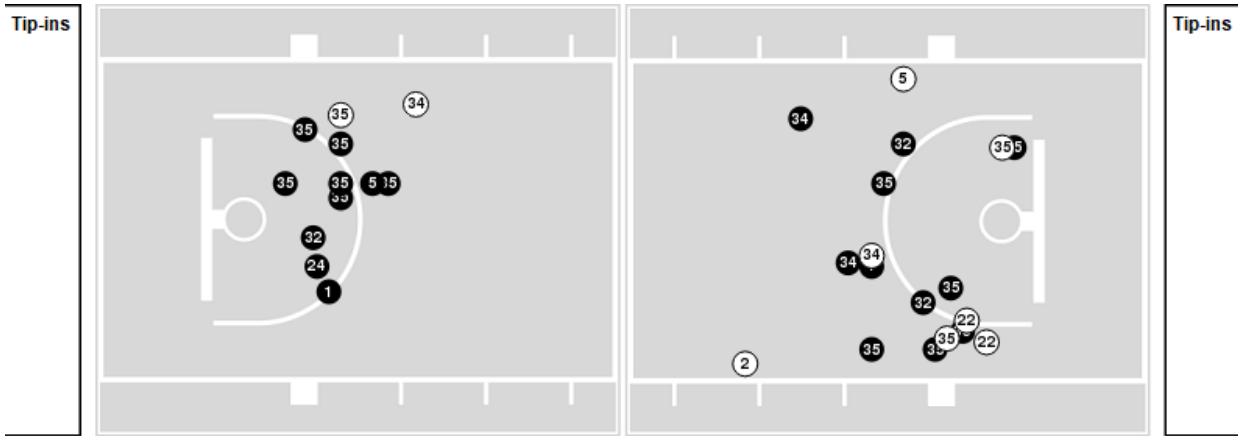

Blow Up Chart

● Made   ○ Missed   N - Player Number

Utah	M/A	%
Field Goals	29/53	55
2 Points	21/31	68
3 Points	8/22	36
Free Throws	10/15	67

Utah	M/A	%
Points in the Paint	42 (21 / 30)	70
Fast Break Points	13 (7/10)	70
Second Chance Points	8 (5/5)	100
Effective FG%	62