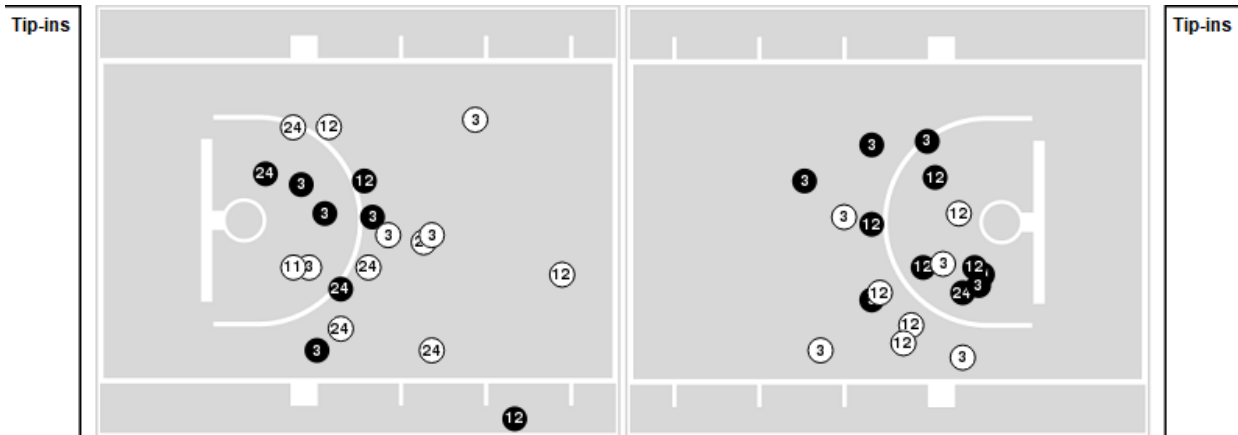

Blow Up Chart

● Made   ○ Missed   N - Player Number

BYU	M/A	%
Field Goals	23/58	40
2 Points	20/46	43
3 Points	3/12	25
Free Throws	10/13	77

BYU	M/A	%
Points in the Paint	36 (18 / 39)	46
Fast Break Points	5 (4/5)	80
Second Chance Points	8 (5/11)	45
Effective FG%	42