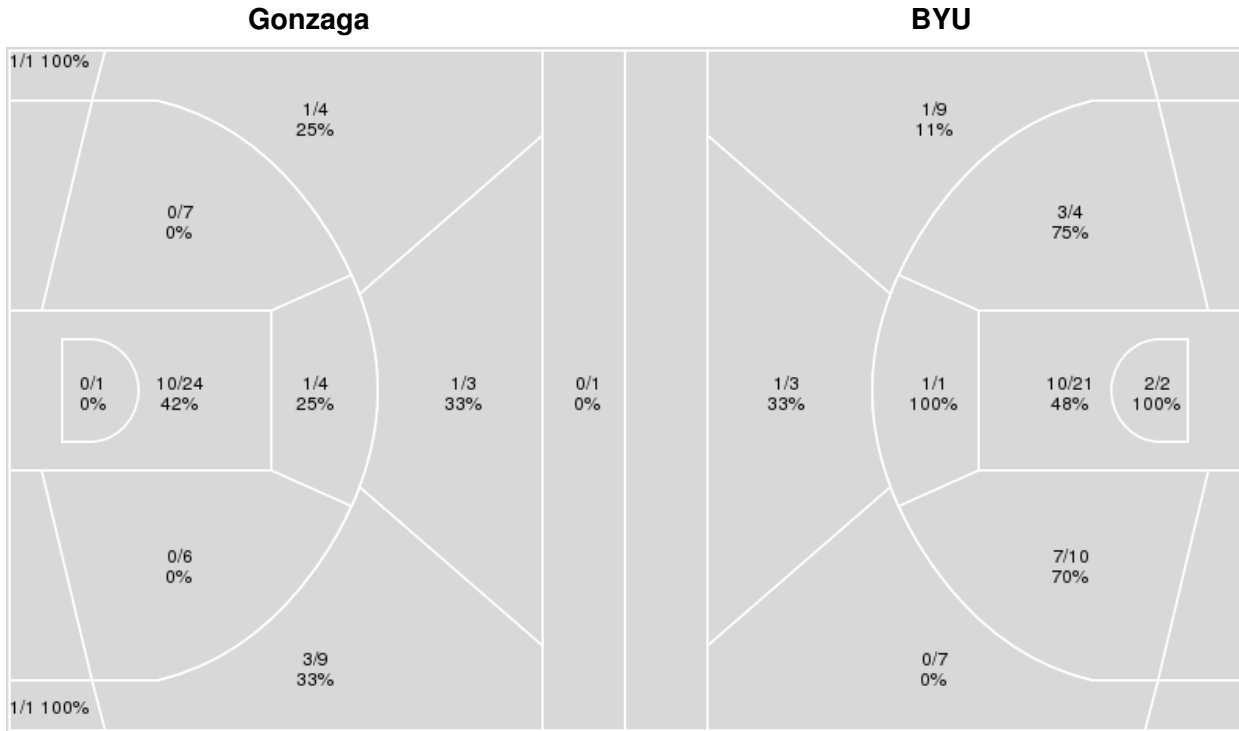

Officials: Robert Scofield, Kimberly Hobbs, Corey Long

{ Players => All; } FG Types => All; Results => All;

{ Players => All; } FG Types => All; Results => All;

Gonzaga	M/A	%
Field Goals	18/61	30
2 Points	11/42	26
3 Points	7/19	37
Free Throws	7/12	58

BYU	M/A	%
Field Goals	25/57	44
2 Points	23/38	61
3 Points	2/19	11
Free Throws	10/15	67