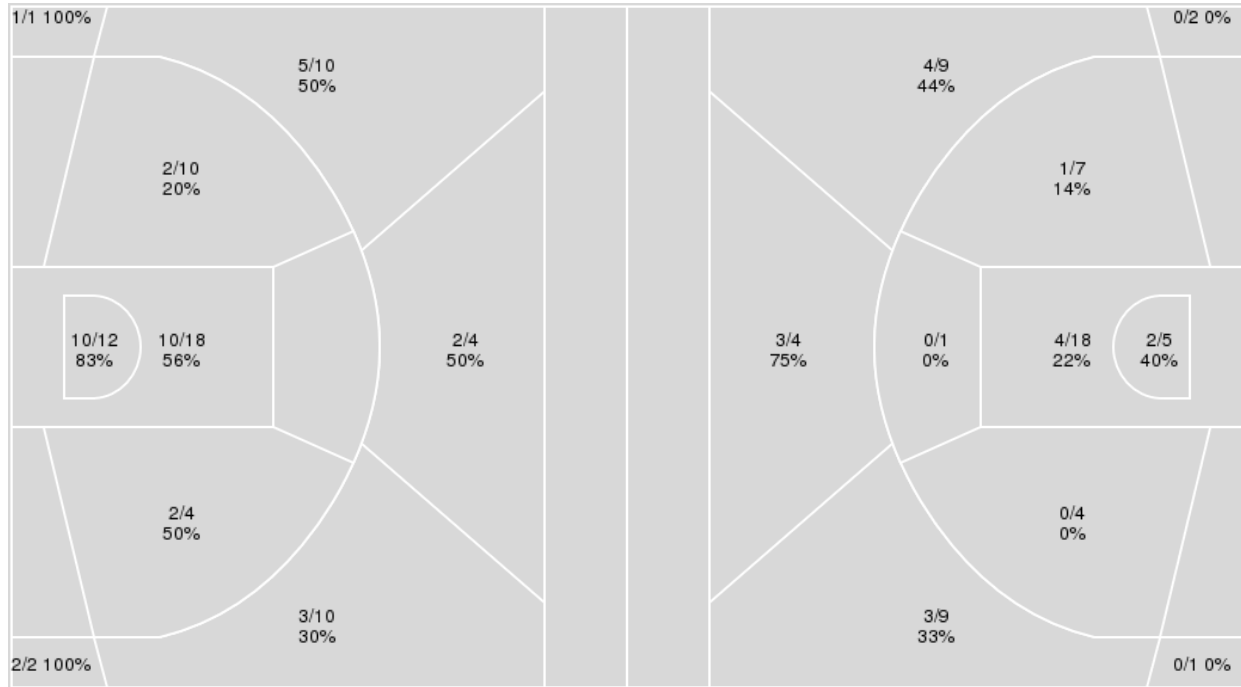

San Francisco at BYU

01/29/22 Marriott Center, Provo
2021-22 Women's Basketball

Game Time: 2:00 PM
Game Duration: 1:51
Attendance: 1,648

Officials: Julie Krommenhoek, Sha'Rae Mitchell, Alecia Murray

{ Players => 1, 2, 3, 4, 5, 10, 11, 12, 13, 20, 21, 22, 24, 25, 30, 32, 33, 34, 42;} FG Types => All; Results => All;

San Francisco

BYU

BYU	M/A	%
Field Goals	37/71	52
2 Points	24/44	55
3 Points	13/27	48
Free Throws	12/17	71

San Francisco	M/A	%
Field Goals	17/60	28
2 Points	7/35	20
3 Points	10/25	40
Free Throws	14/19	74