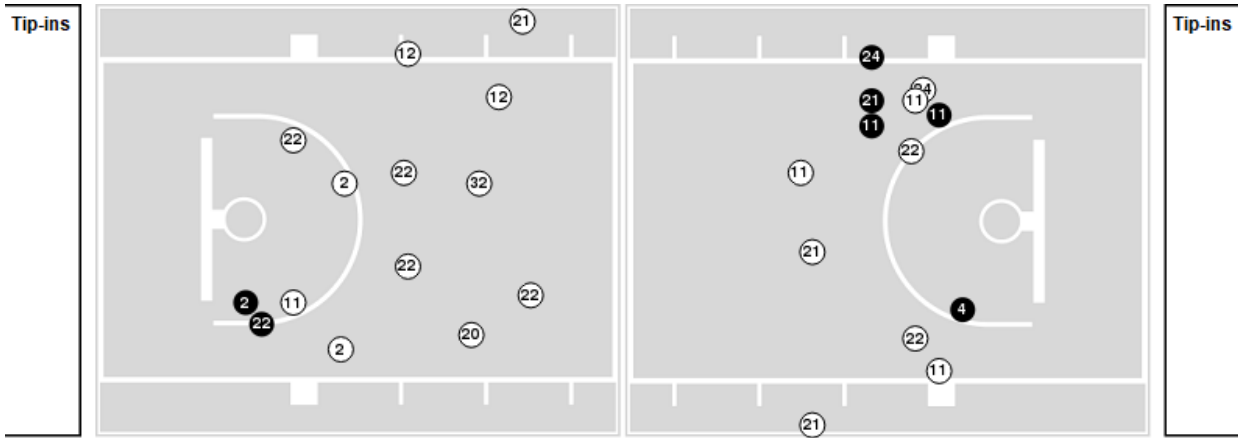

Blow Up Chart

● Made   ○ Missed   N - Player Number

San Francisco	M/A	%
Field Goals	17/60	28
2 Points	7/35	20
3 Points	10/25	40
Free Throws	14/19	74

San Francisco	M/A	%
Points in the Paint	12 (6 / 23)	26
Fast Break Points	0 (0/0)	0
Second Chance Points	5 (5/13)	38
Effective FG%	37