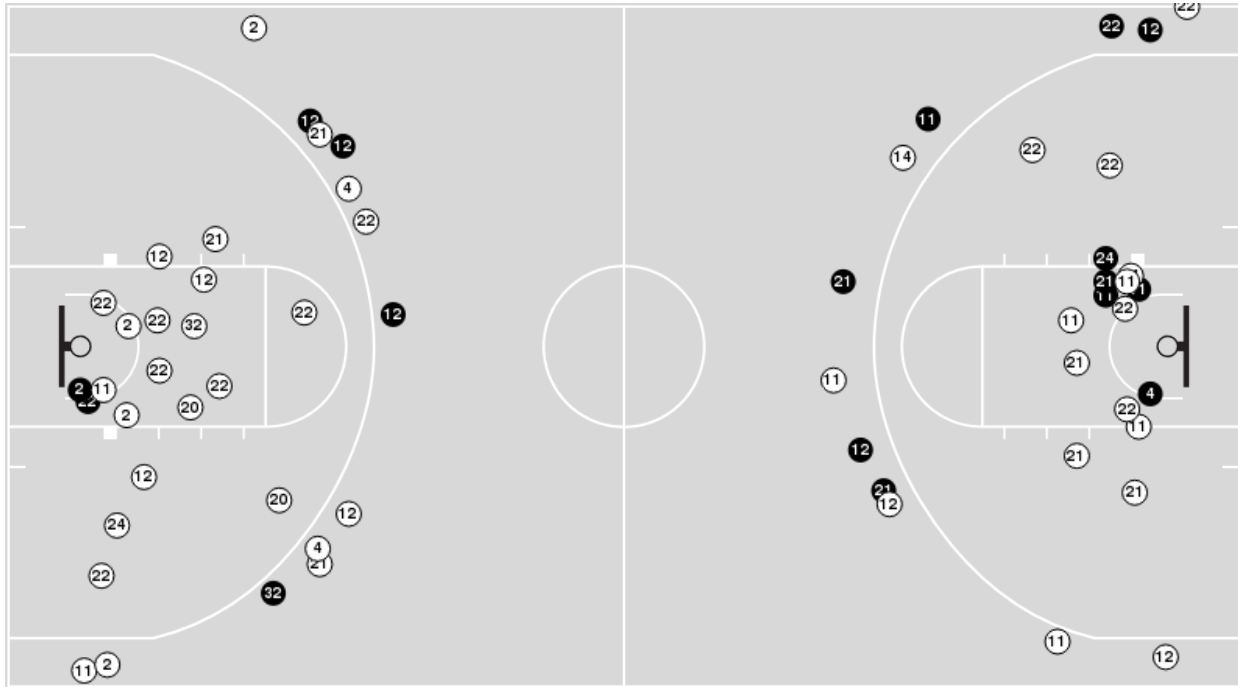

Players => AllFG Types=>AllResults=>All

San Francisco

All Field Goals