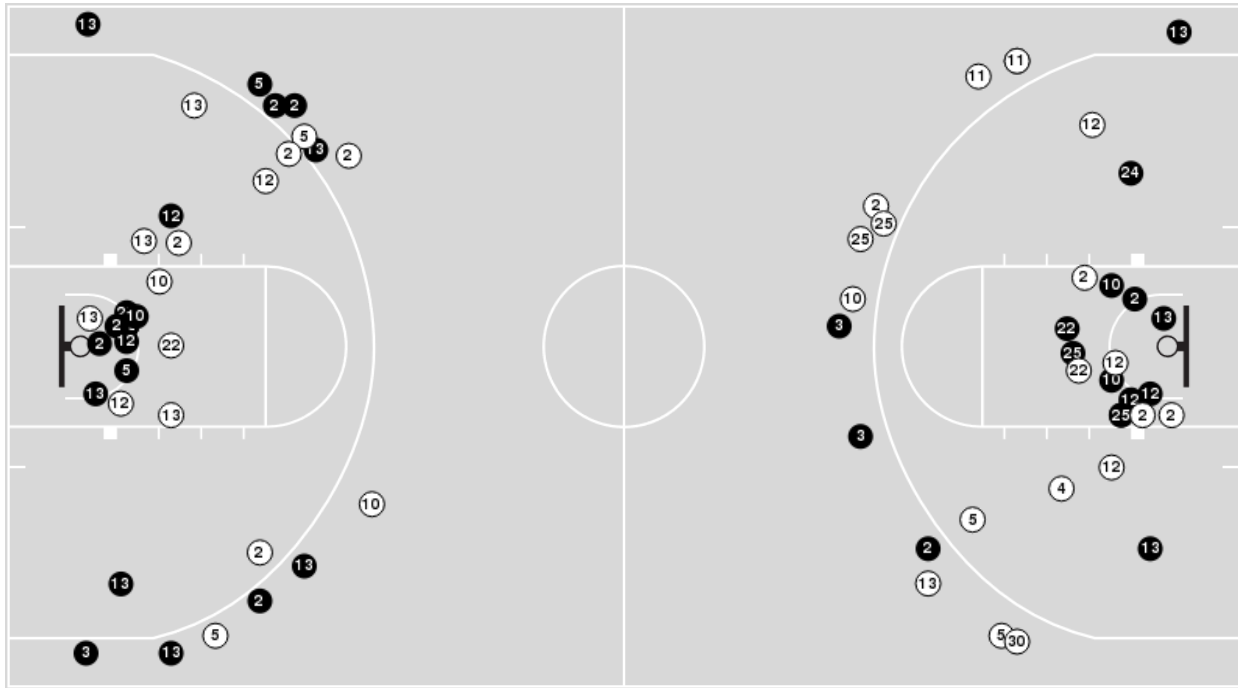

Players => 1, 2, 3, 4, 5, 10, 11, 12, 13, 20, 21, 22, 24, 25, 30, 32, 33, 34, 42FG Types=>AllResults=>All

BYU

All Field Goals