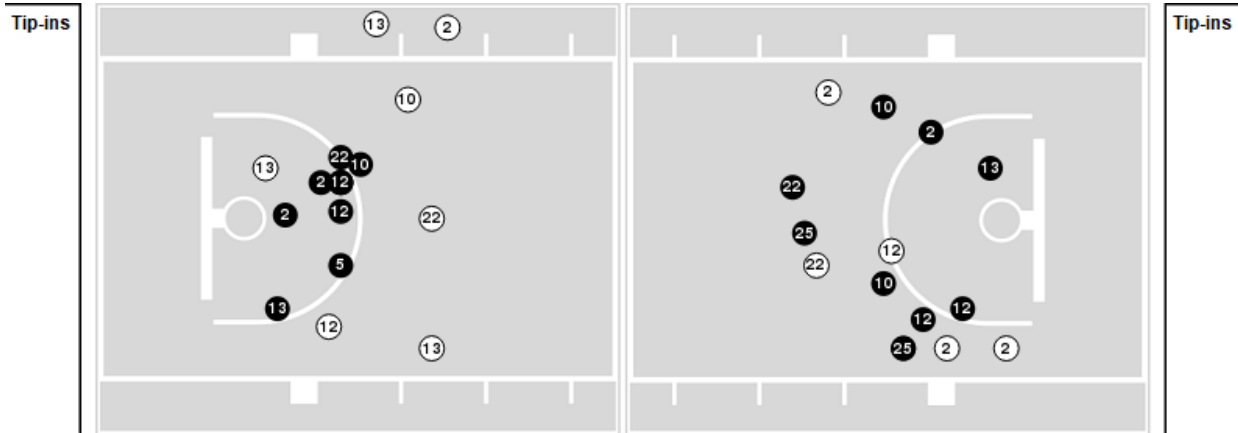

Blow Up Chart

● Made ○ Missed N - Player Number

BYU	M/A	%
Field Goals	37/71	52
2 Points	24/44	55
3 Points	13/27	48
Free Throws	12/17	71

BYU	M/A	%
Points in the Paint	40 (20 / 30)	67
Fast Break Points	12 (7/7)	100
Second Chance Points	16 (8/13)	62
Effective FG%	61